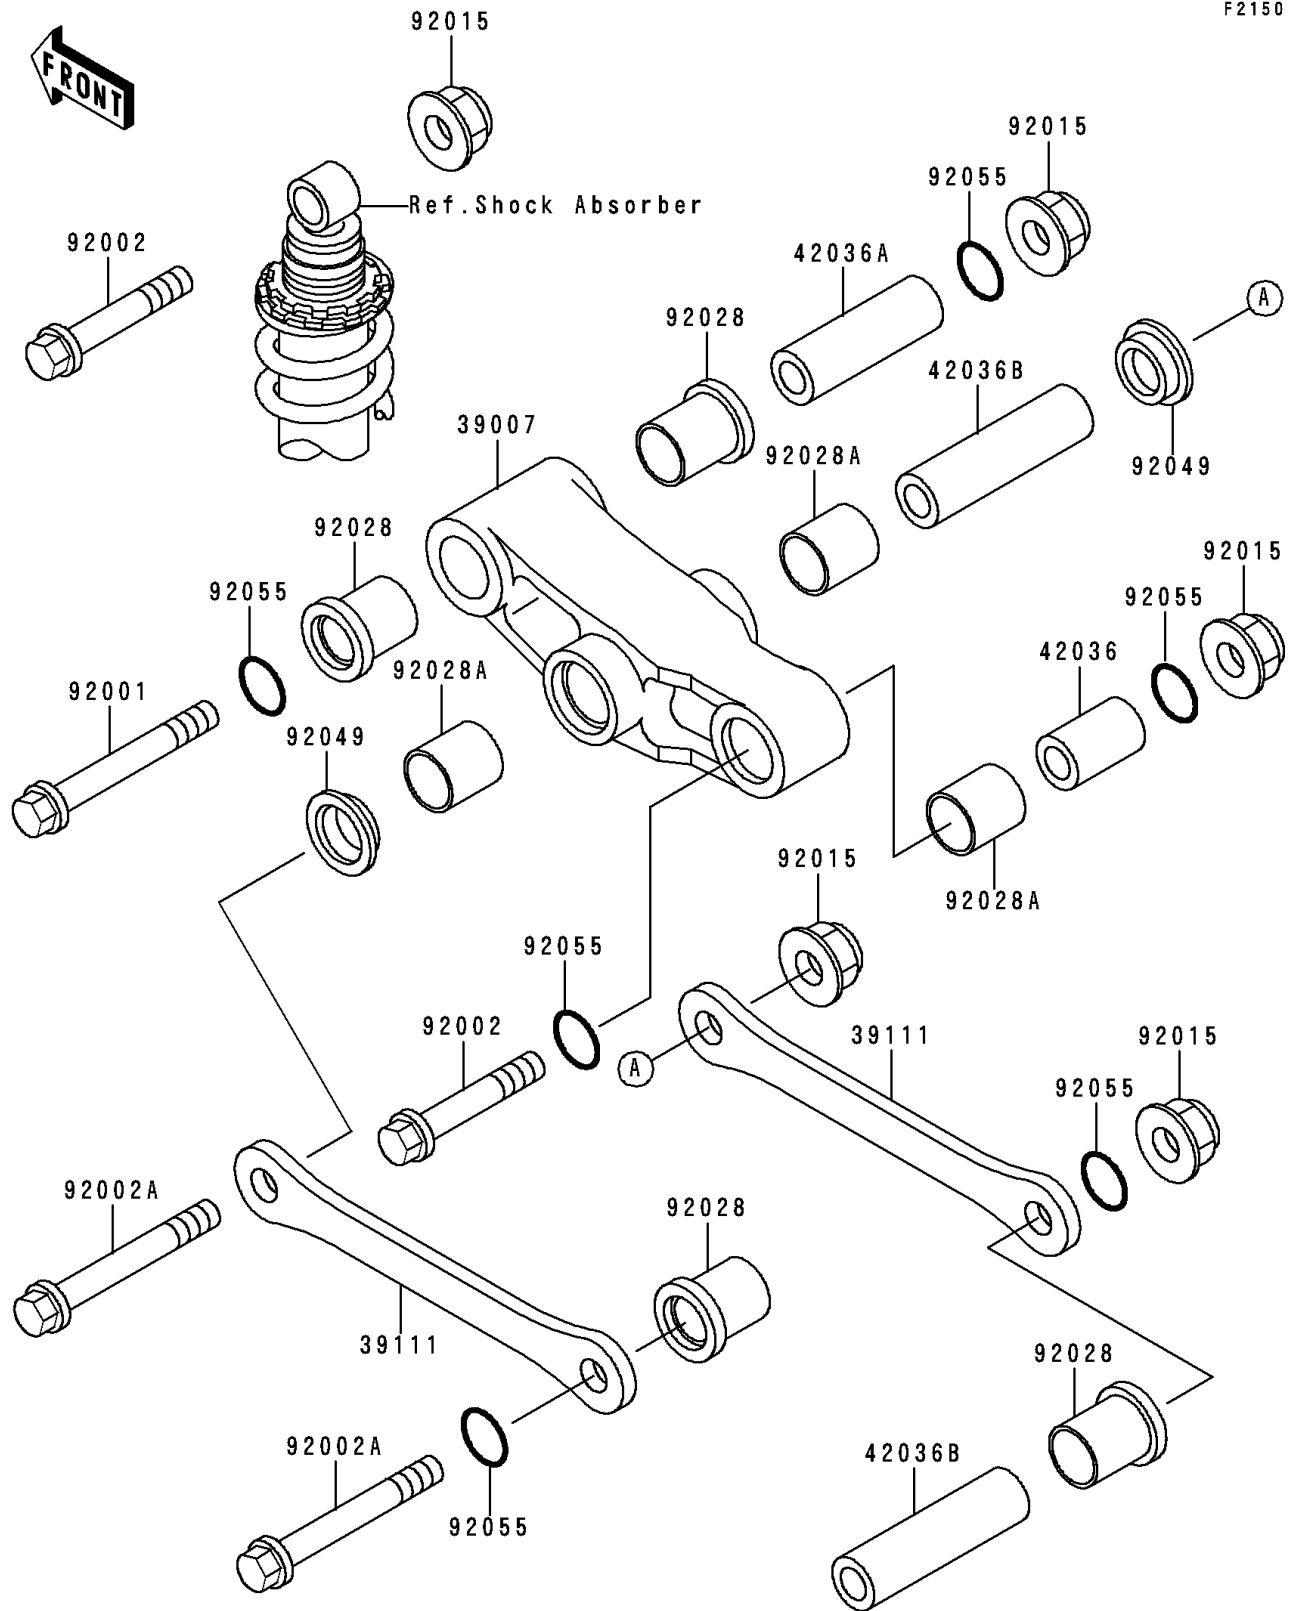

1998 Ninja® 500R

PARTS DIAGRAM

Rear Suspension

F2150