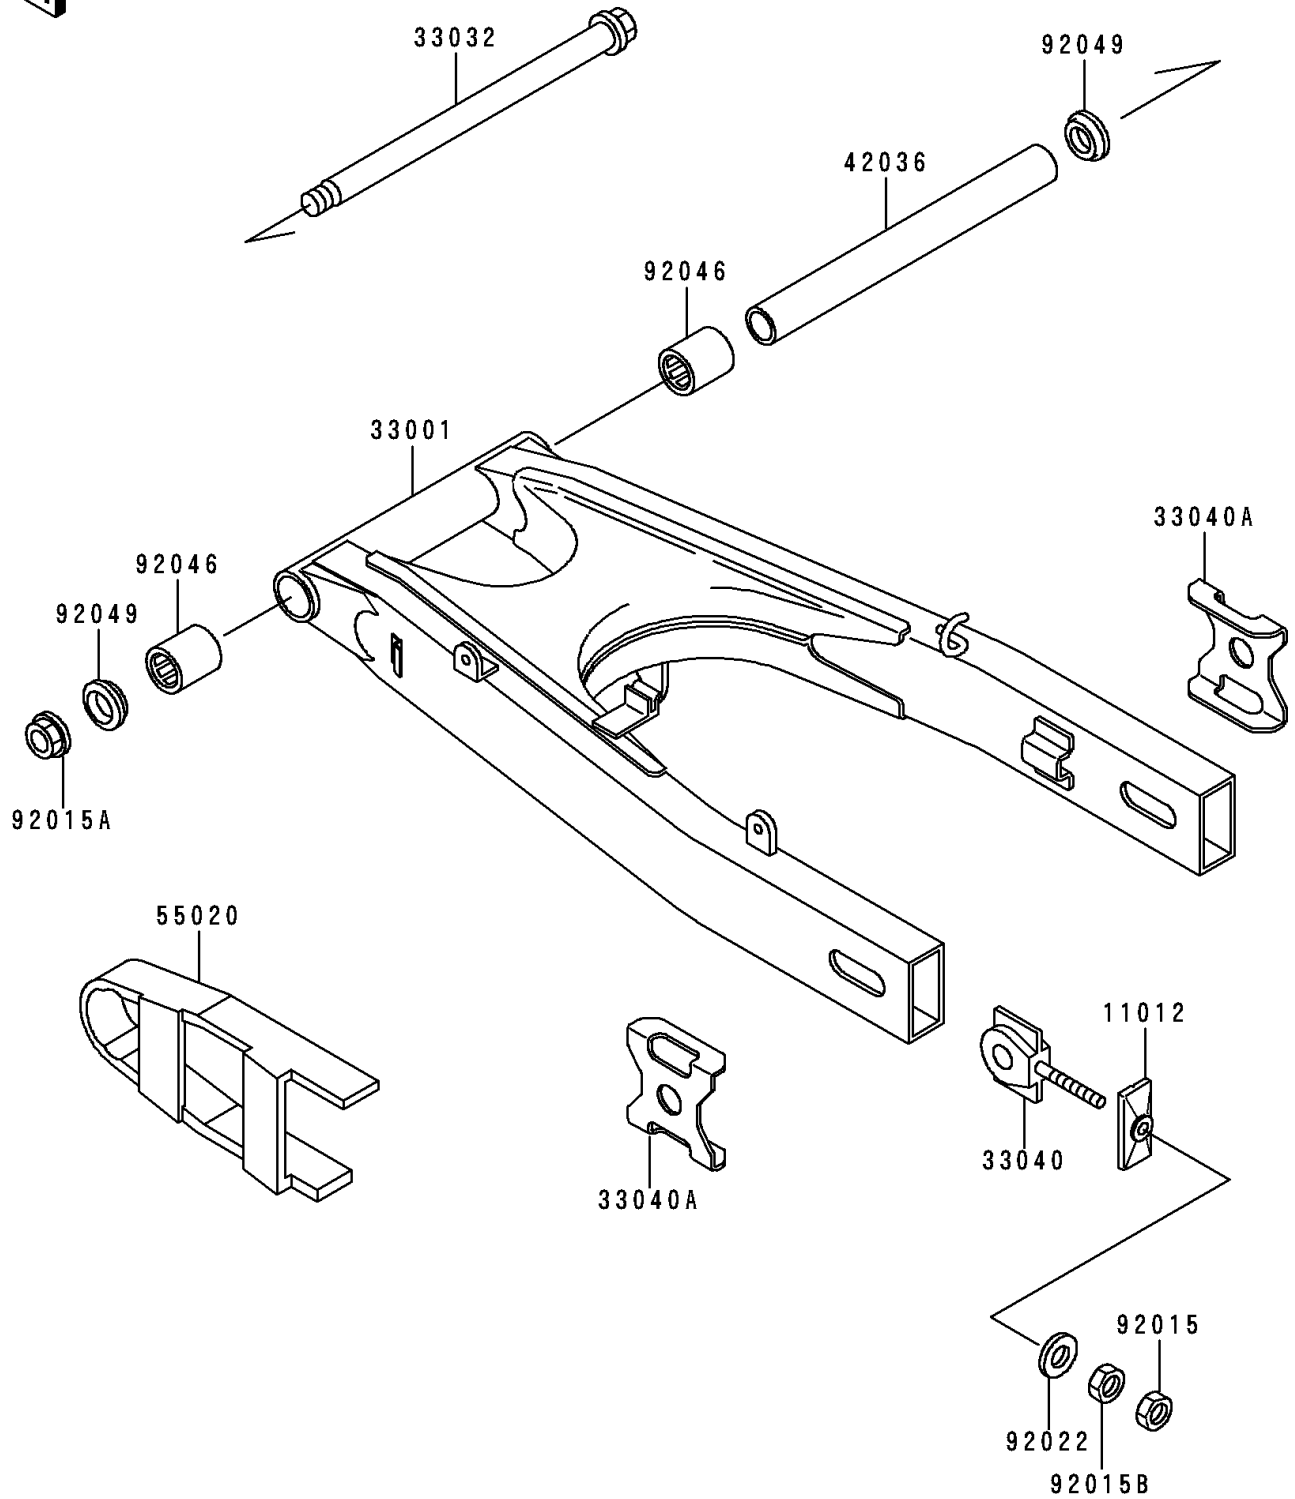

1995 Ninja[®] 500

PARTS DIAGRAM

Swingarm

F2141

1995 Ninja[®] 500

PARTS LIST

Swingarm

ITEM NAME

PART NUMBER

QUANTITY
