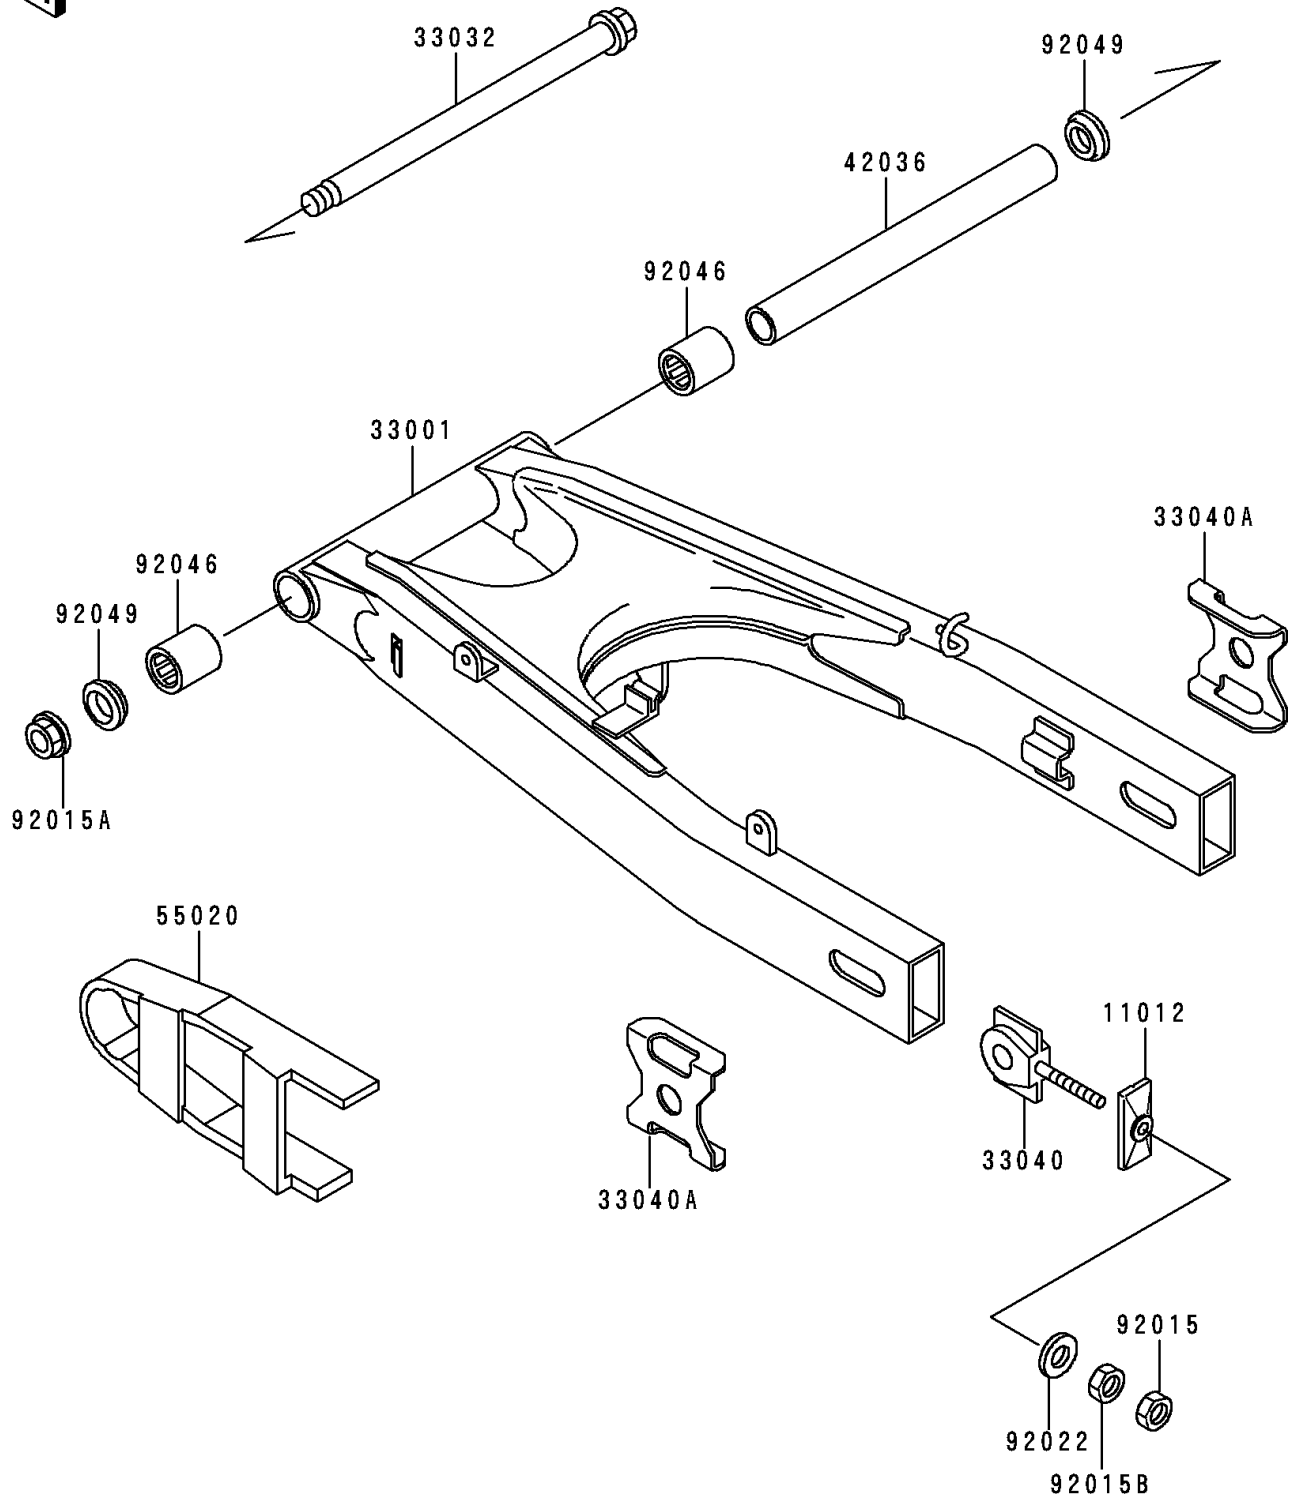

1998 Ninja[®] 500R

PARTS DIAGRAM

Swingarm

F2141

1998 Ninja[®] 500R

PARTS LIST

Swingarm

ITEM NAME

PART NUMBER

QUANTITY
