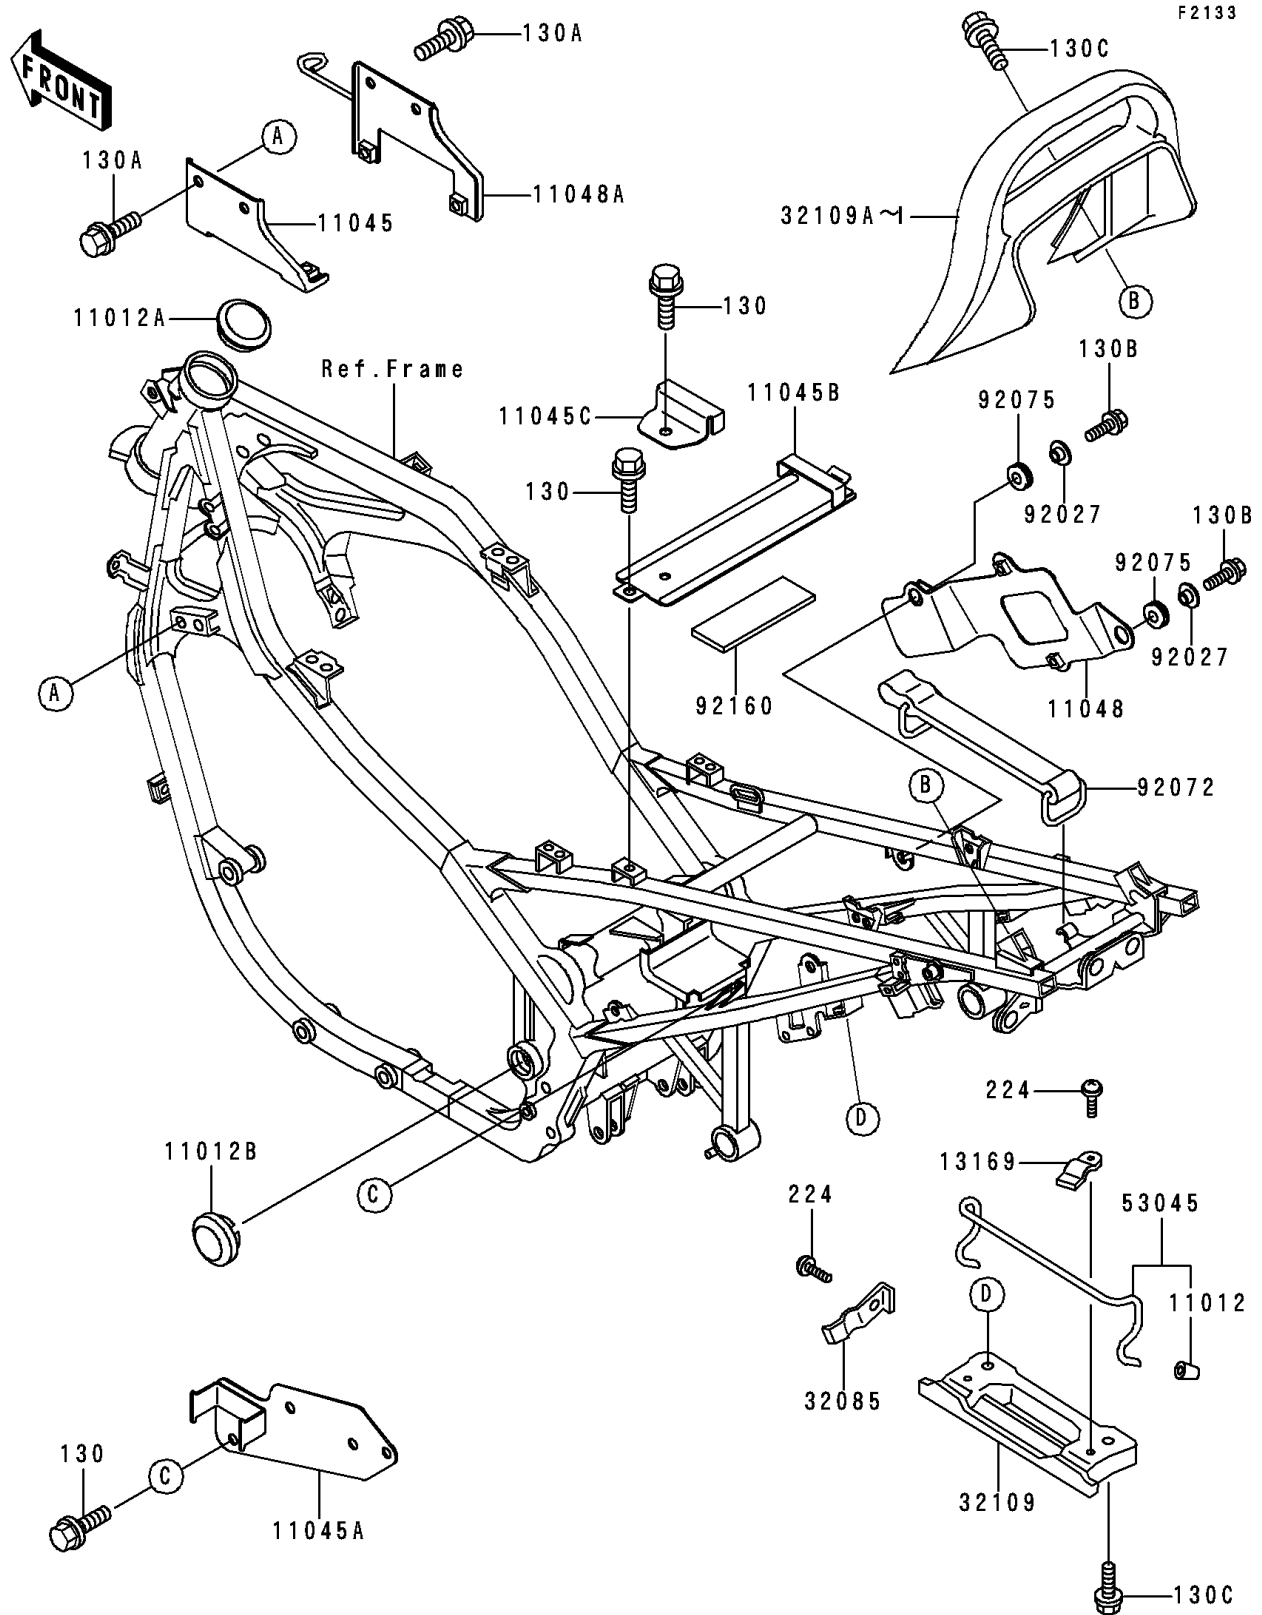

1998 Ninja[®] 500R

PARTS DIAGRAM

Electro Bracket

Kawasaki

Let the Good Times Roll[®]

1998 Ninja[®] 500R

PARTS LIST

Electro Bracket

ITEM NAME

PART NUMBER

QUANTITY
