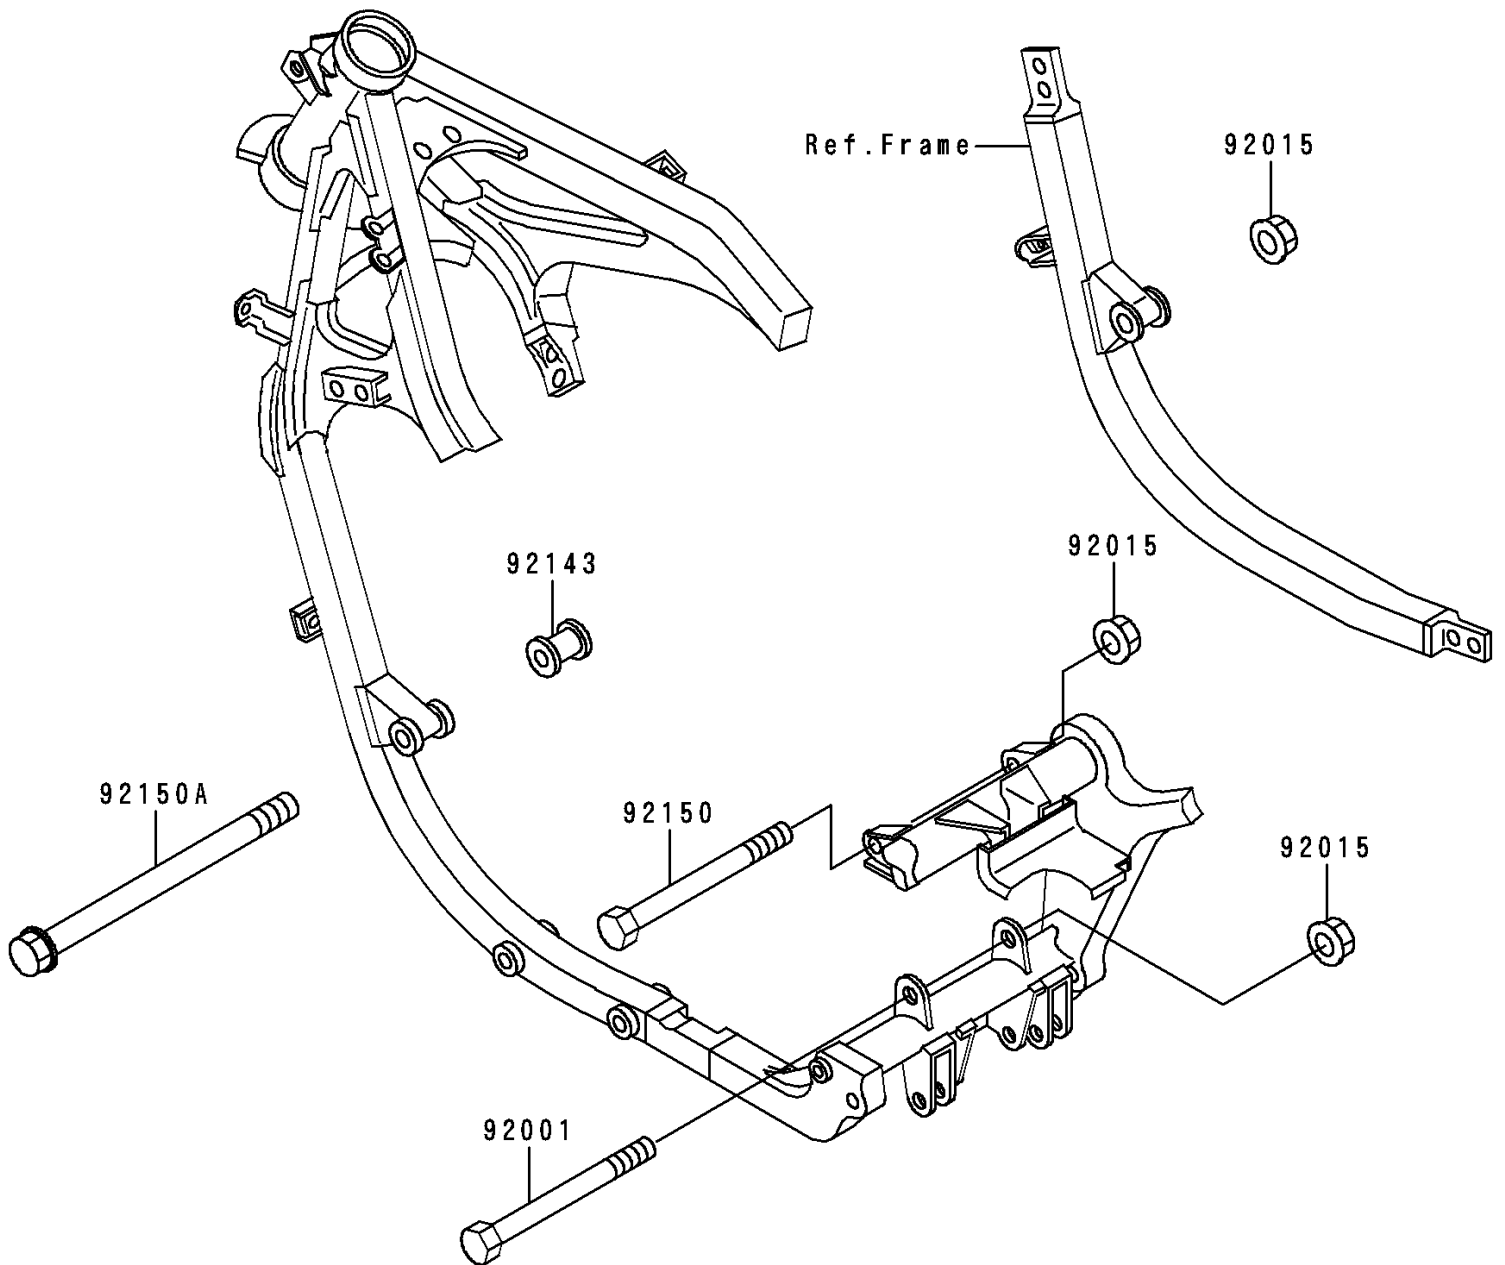

1995 Ninja[®] 500

PARTS DIAGRAM

Frame Fittings

F 2131

1995 Ninja[®] 500

PARTS LIST

Frame Fittings

ITEM NAME

PART NUMBER

QUANTITY
