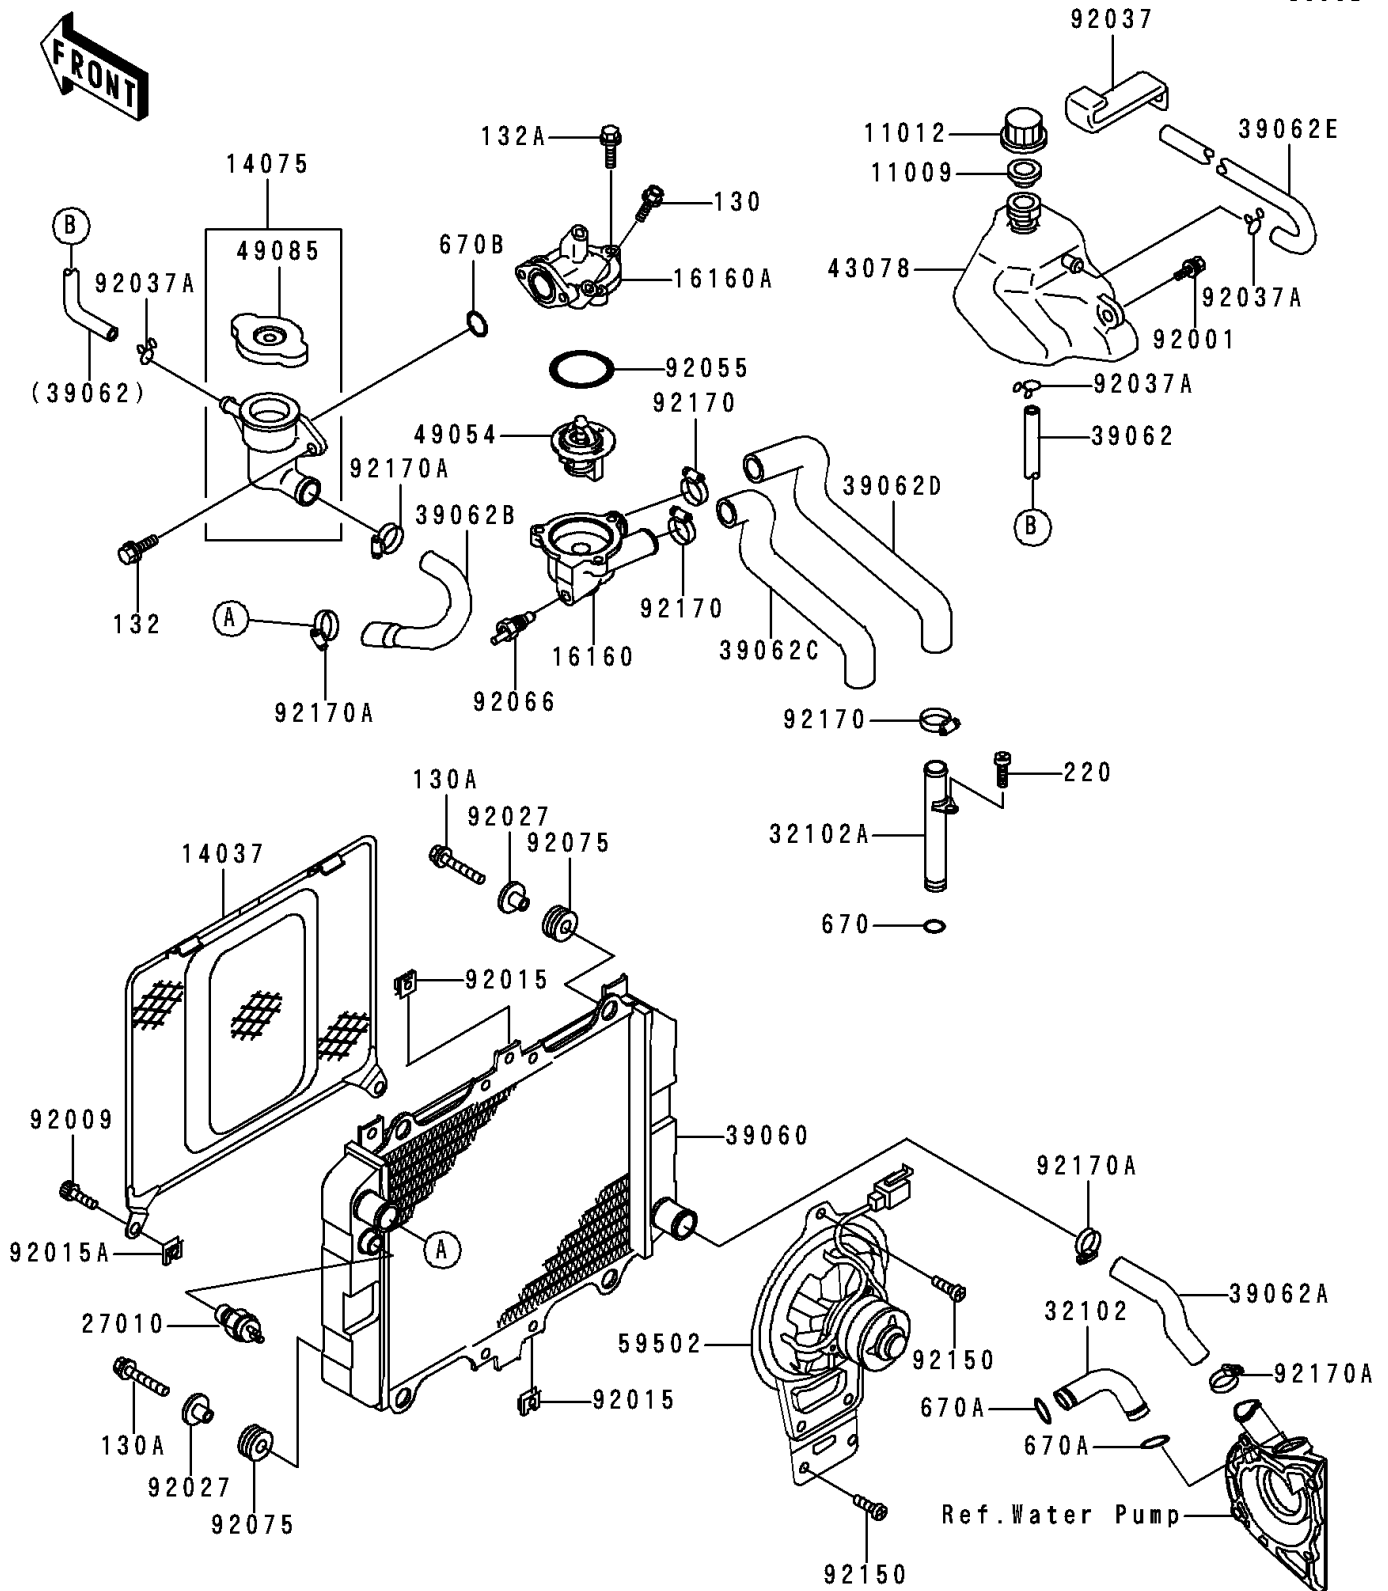

1998 Ninja[®] 500R

PARTS DIAGRAM

Radiator

E3032

1998 Ninja[®] 500R

PARTS LIST

Radiator

ITEM NAME

PART NUMBER

QUANTITY
