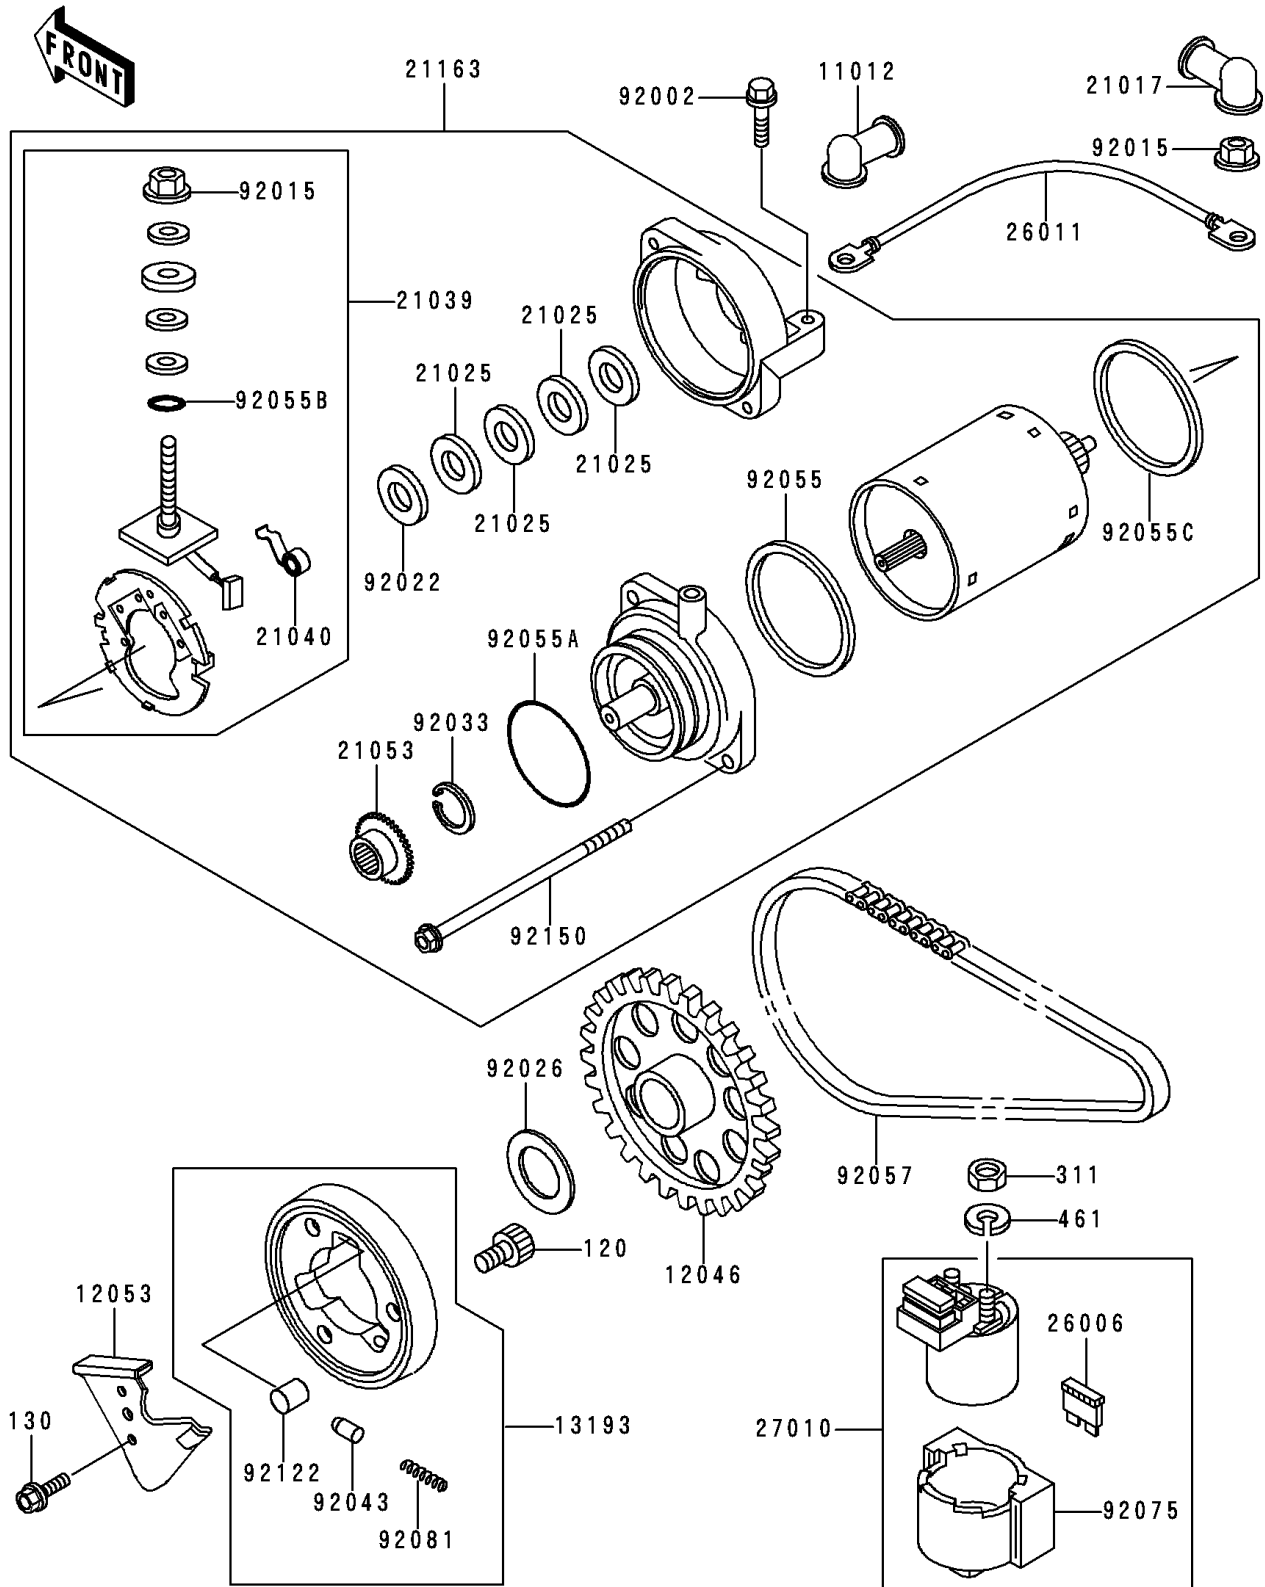

1995 Ninja[®] 500

PARTS DIAGRAM

Starter Motor

E1840

1995 Ninja[®] 500

PARTS LIST

Starter Motor

ITEM NAME

PART NUMBER

QUANTITY
