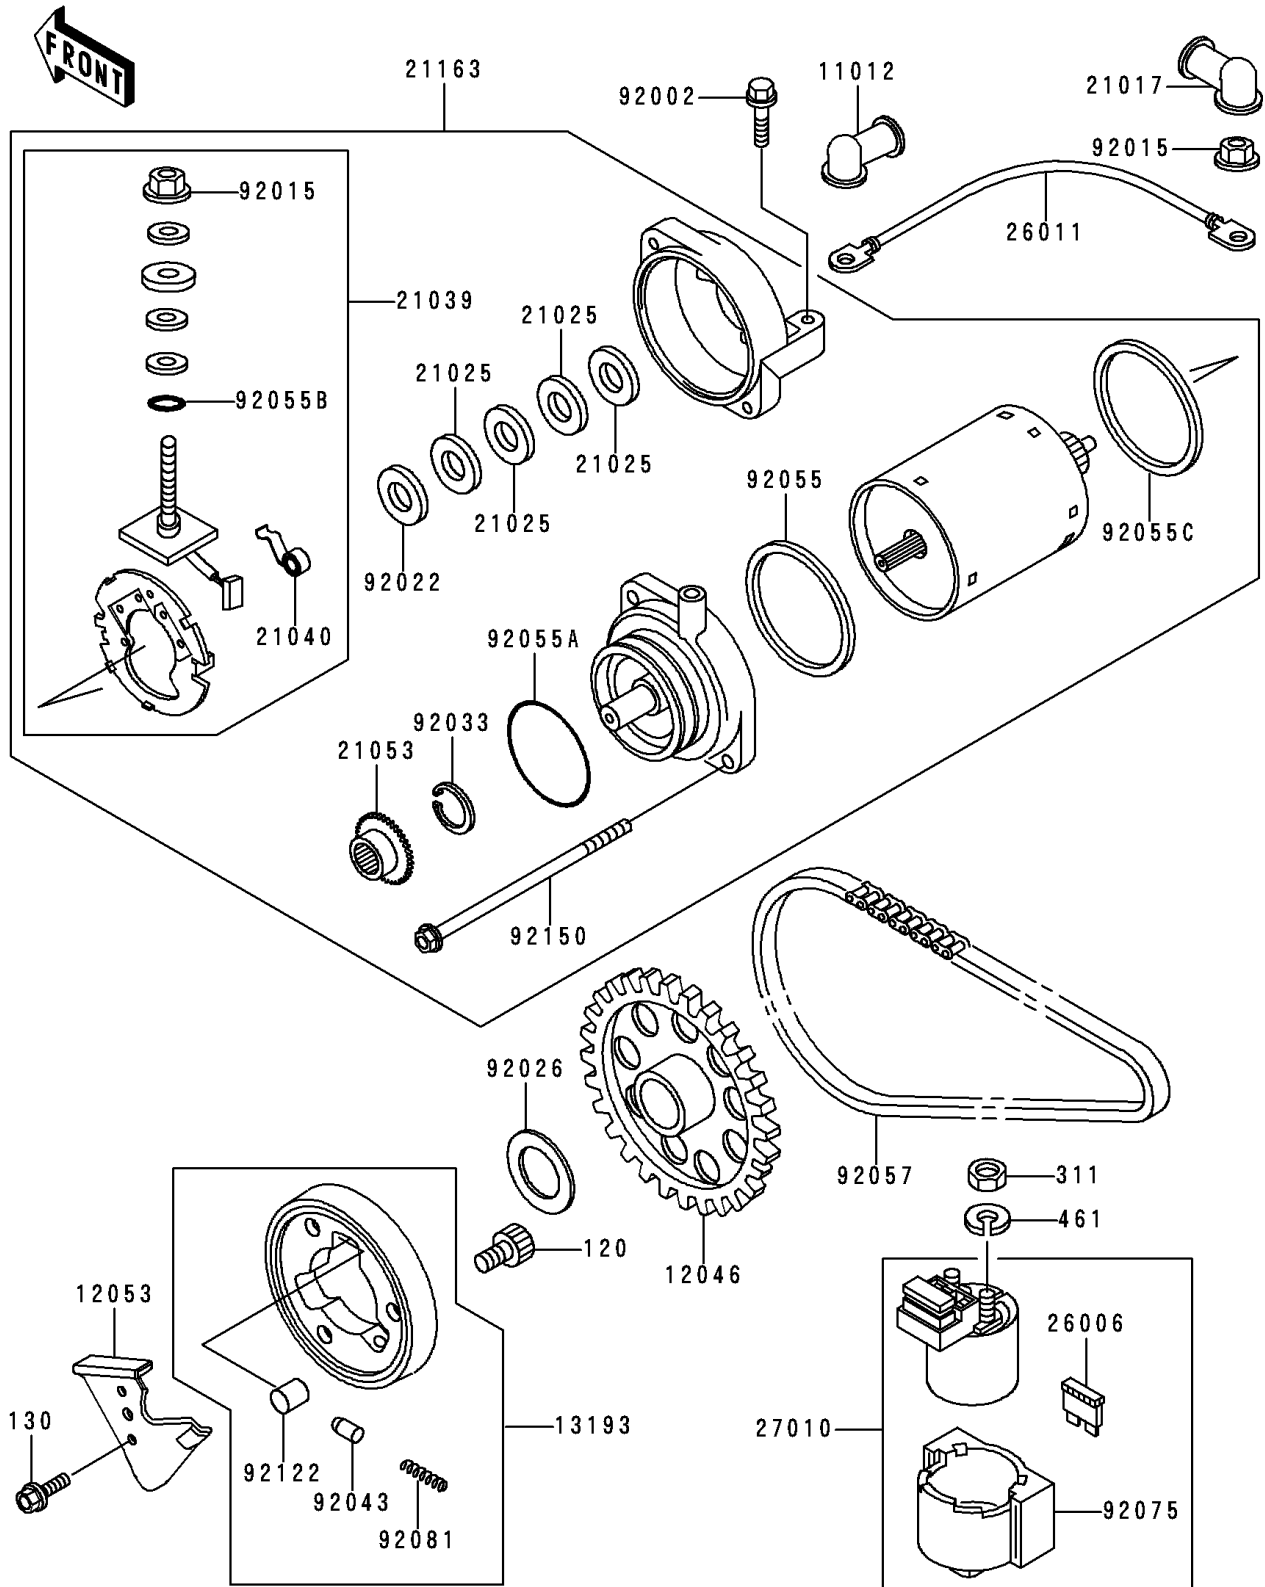

1998 Ninja[®] 500R

PARTS DIAGRAM

Starter Motor

E1840

1998 Ninja[®] 500R

PARTS LIST

Starter Motor

ITEM NAME

PART NUMBER

QUANTITY
