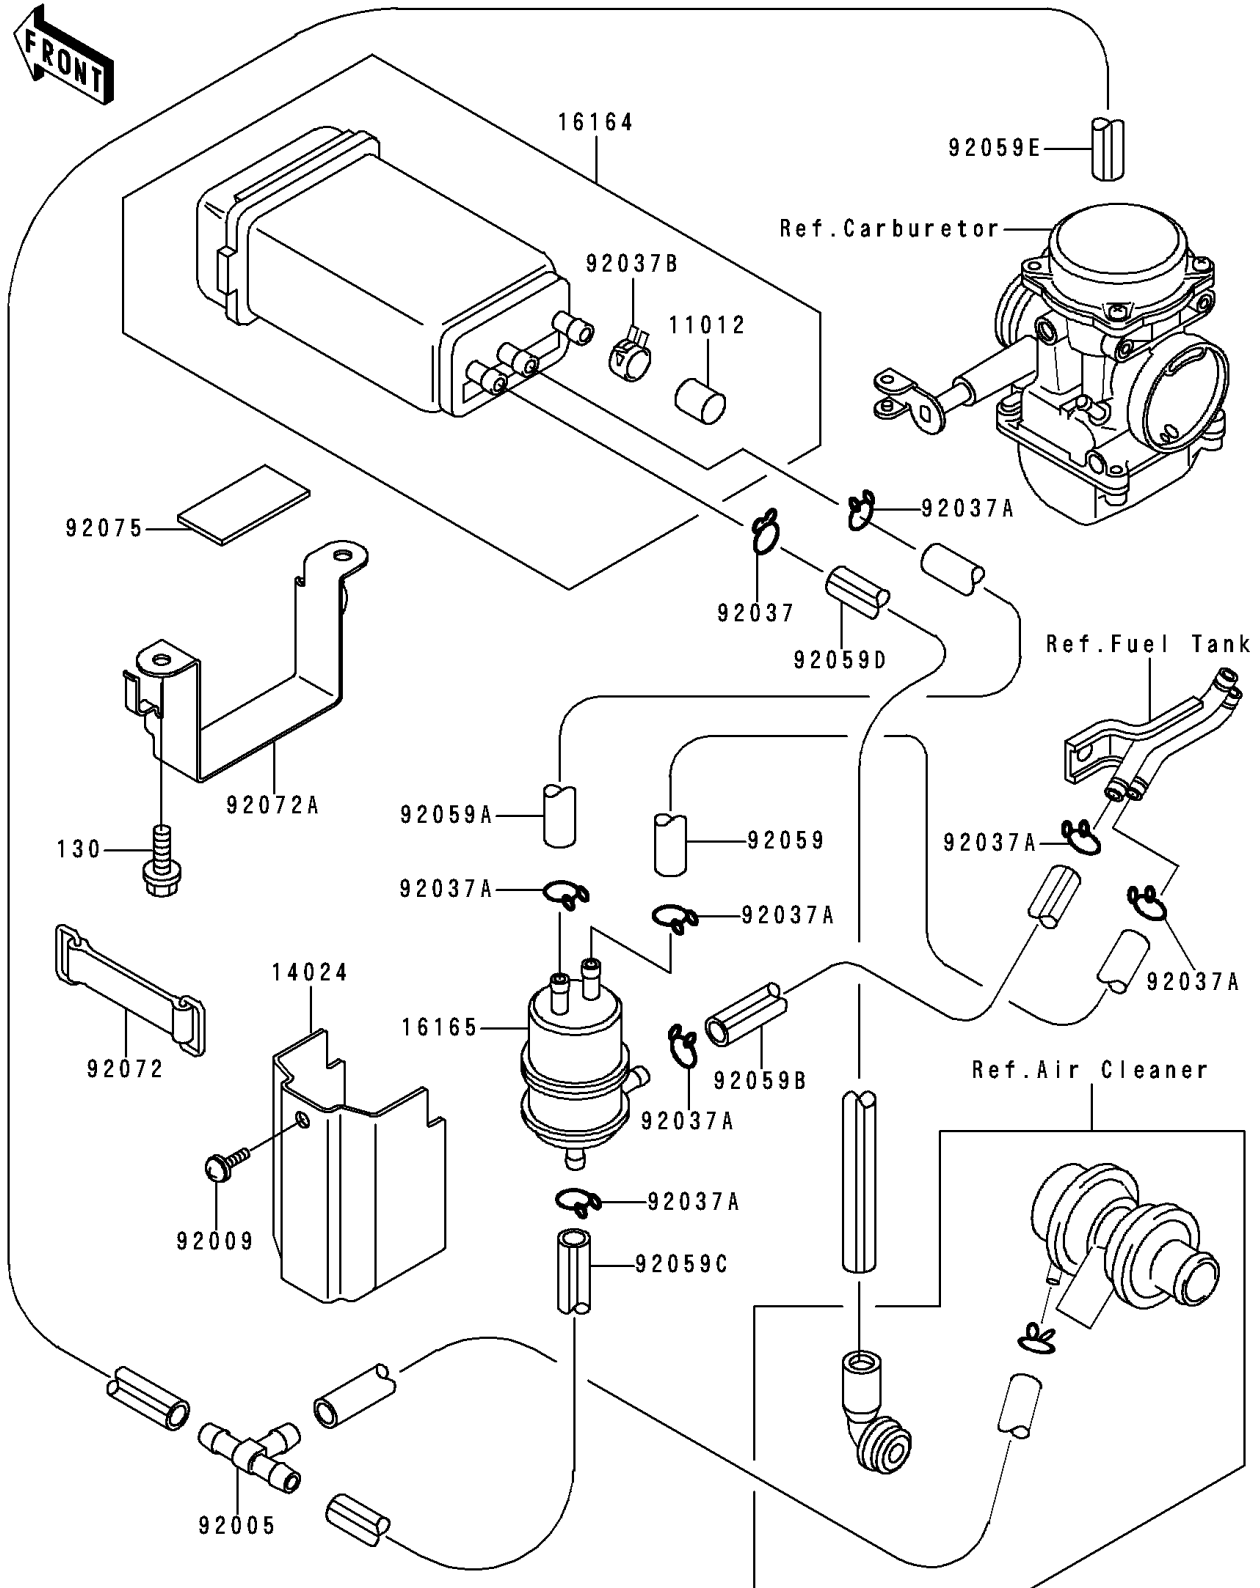

1995 Ninja[®] 500

PARTS DIAGRAM

Fuel Evaporative System

E1650

1995 Ninja[®] 500

PARTS LIST

Fuel Evaporative System

ITEM NAME

PART NUMBER

QUANTITY
