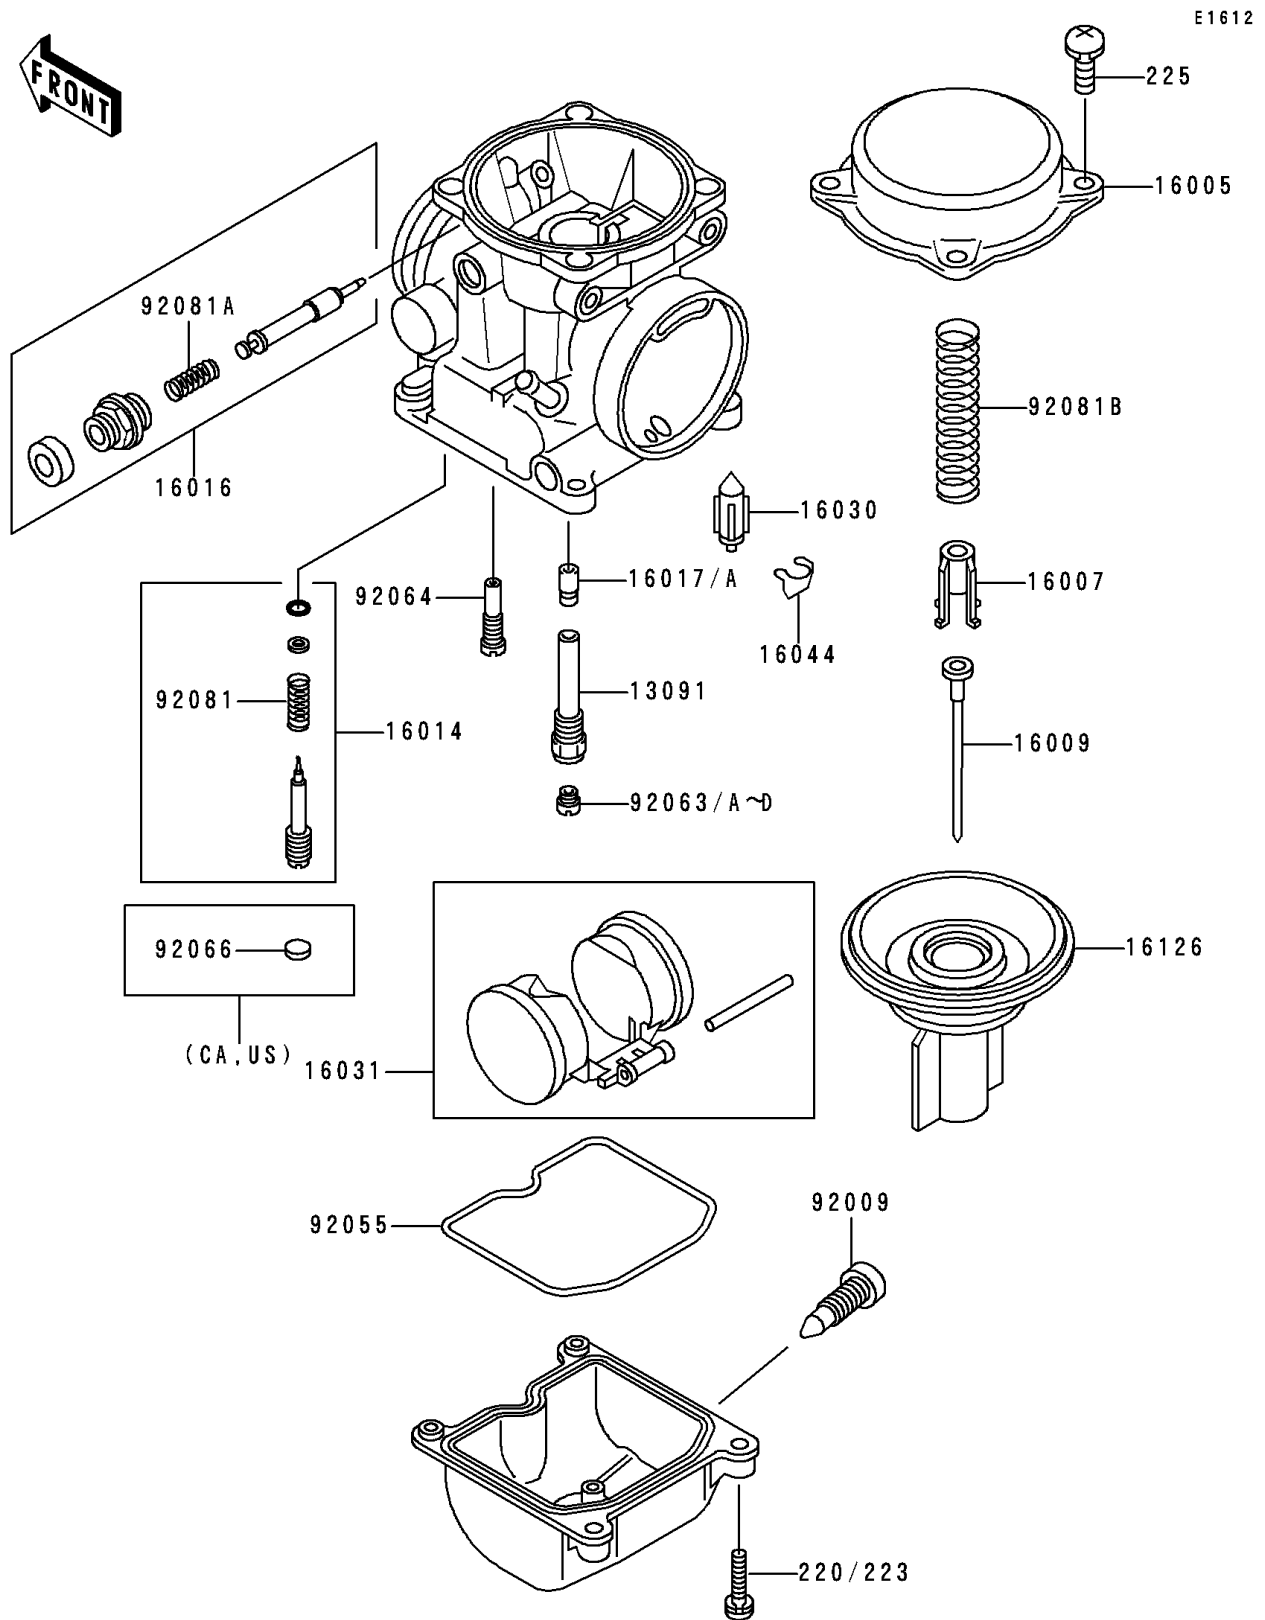

1995 Ninja[®] 500

PARTS DIAGRAM

Carburetor Parts

1995 Ninja[®] 500

PARTS LIST

Carburetor Parts

ITEM NAME

PART NUMBER

QUANTITY
