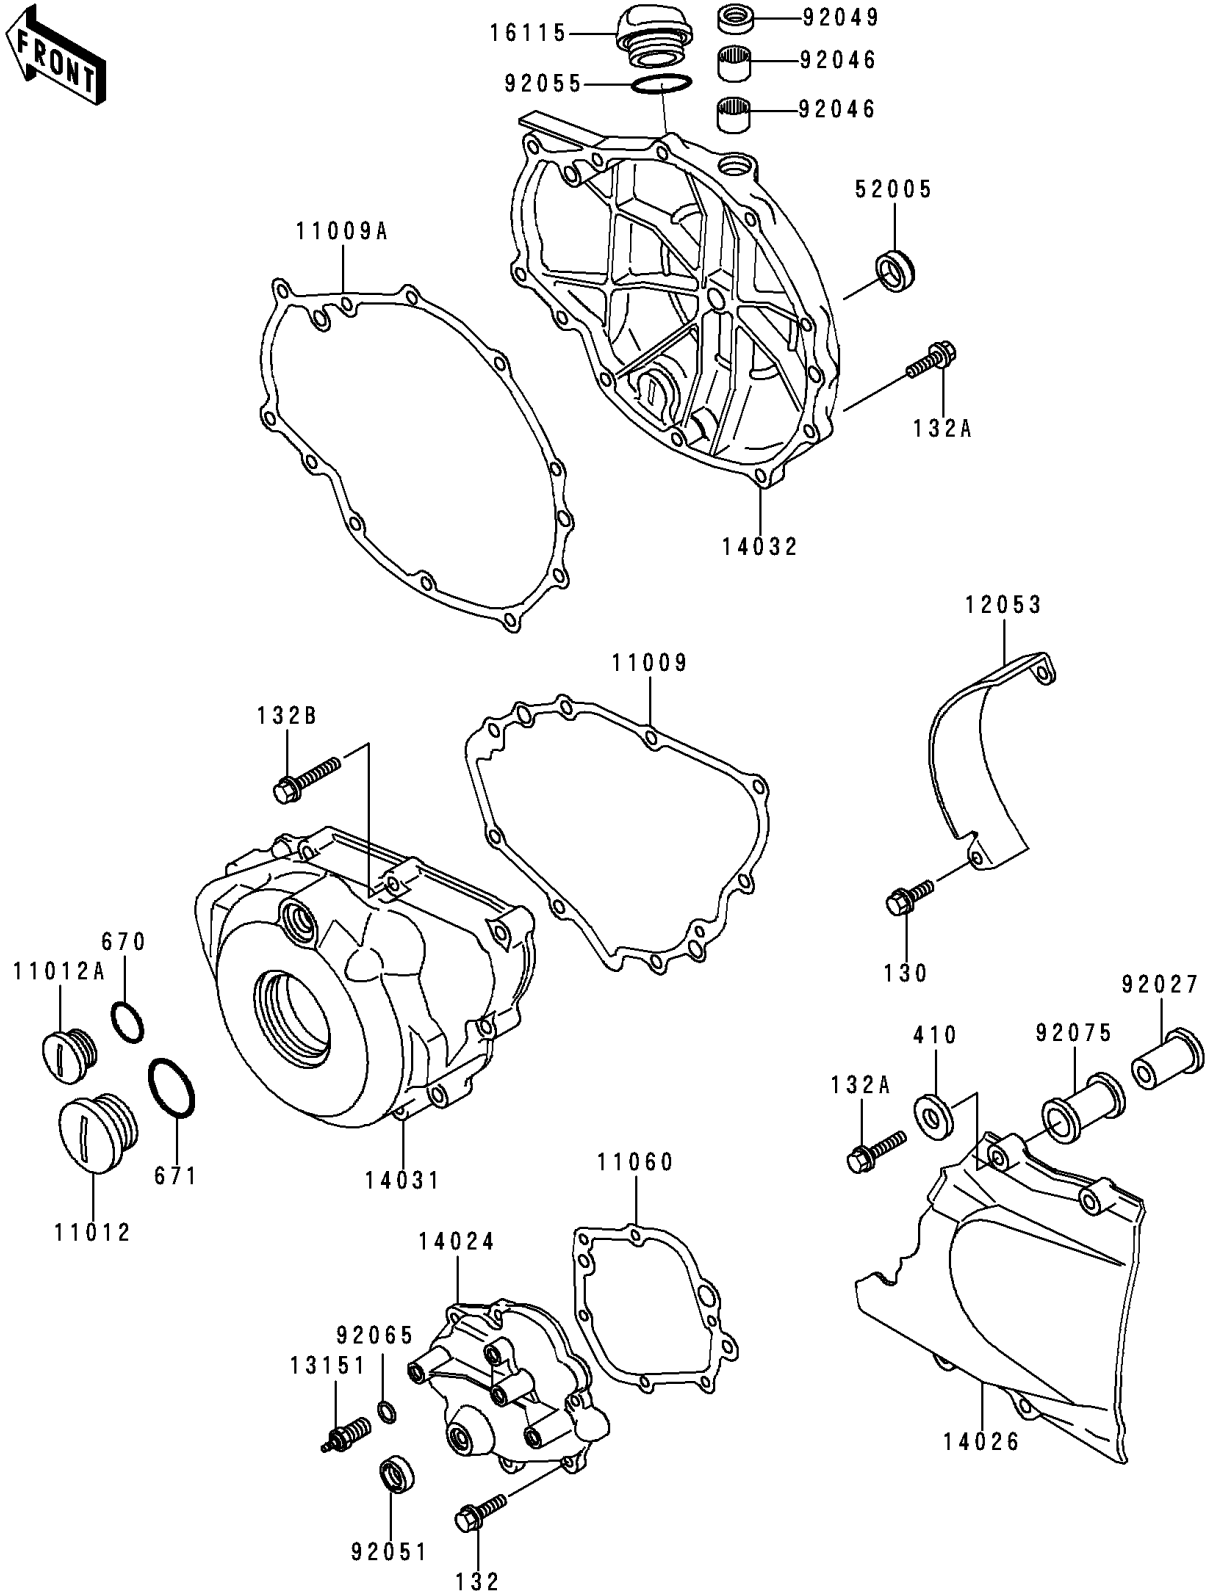

1998 Ninja[®] 500R

PARTS DIAGRAM

Engine Cover(s)

E1431

1998 Ninja[®] 500R

PARTS LIST

Engine Cover(s)

ITEM NAME

PART NUMBER

QUANTITY
