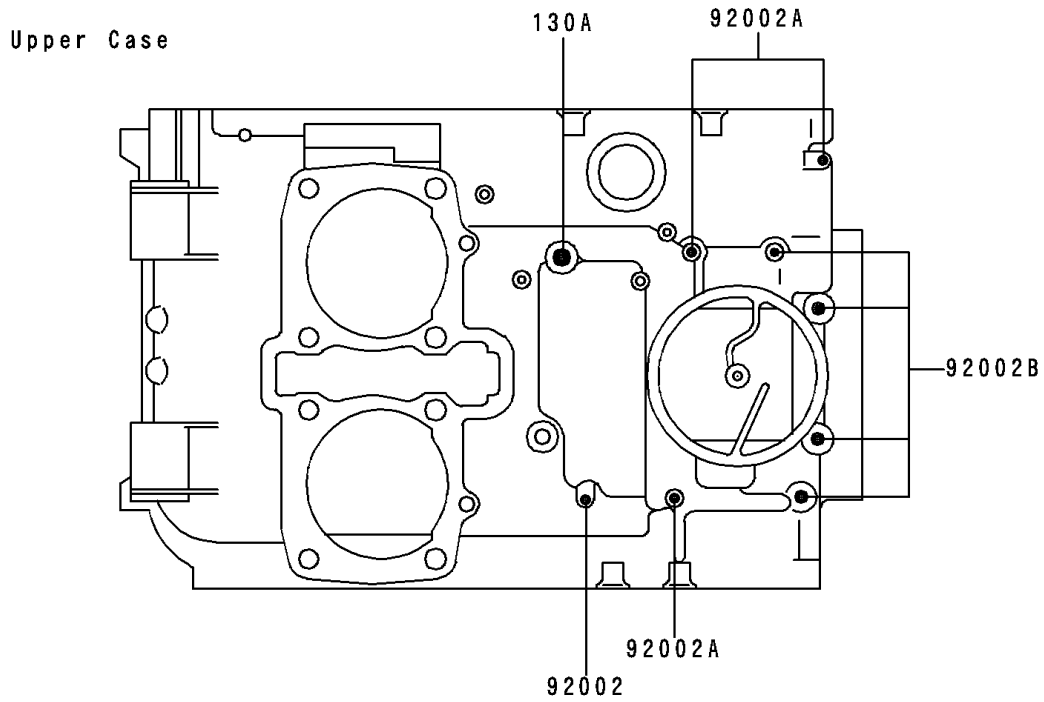

1995 Ninja[®] 500

PARTS DIAGRAM

Crankcase Bolt Pattern

E1412

1995 Ninja[®] 500

PARTS LIST

Crankcase Bolt Pattern

ITEM NAME

PART NUMBER

QUANTITY
