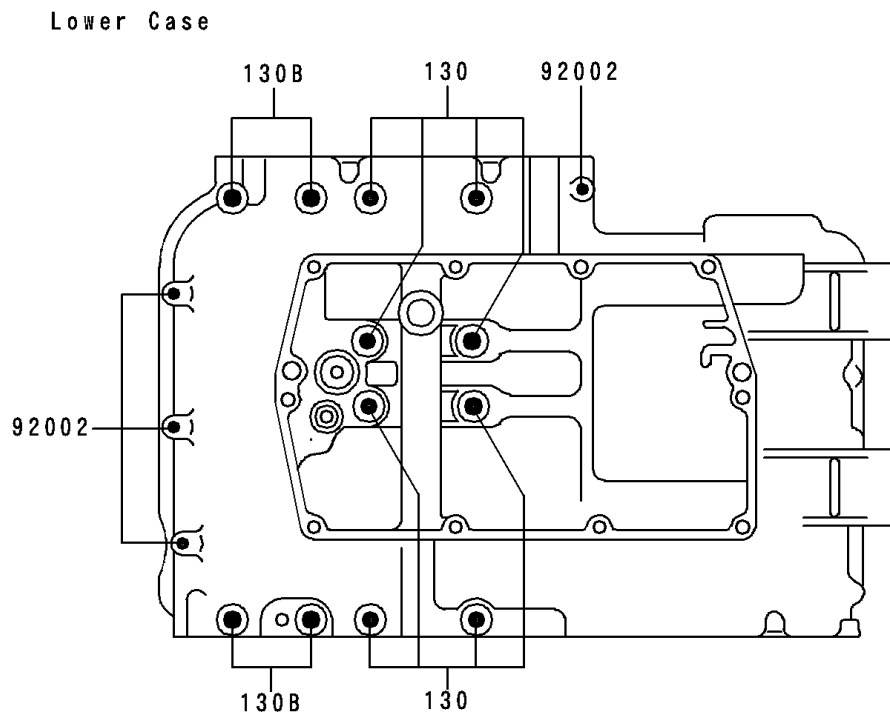

1995 Ninja[®] 500

PARTS DIAGRAM

Crankcase Bolt Pattern

E1412

1995 Ninja[®] 500

PARTS LIST

Crankcase Bolt Pattern

ITEM NAME

PART NUMBER

QUANTITY
