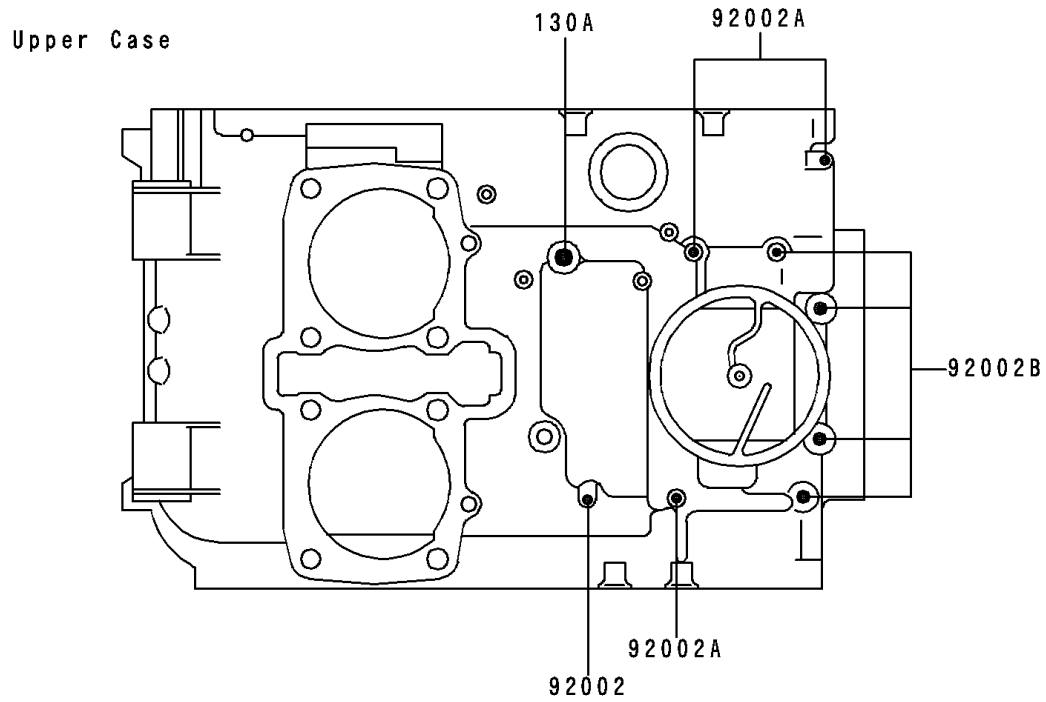

1998 Ninja[®] 500R

PARTS DIAGRAM

Crankcase Bolt Pattern

E1412

1998 Ninja[®] 500R

PARTS LIST

Crankcase Bolt Pattern

ITEM NAME

PART NUMBER

QUANTITY
