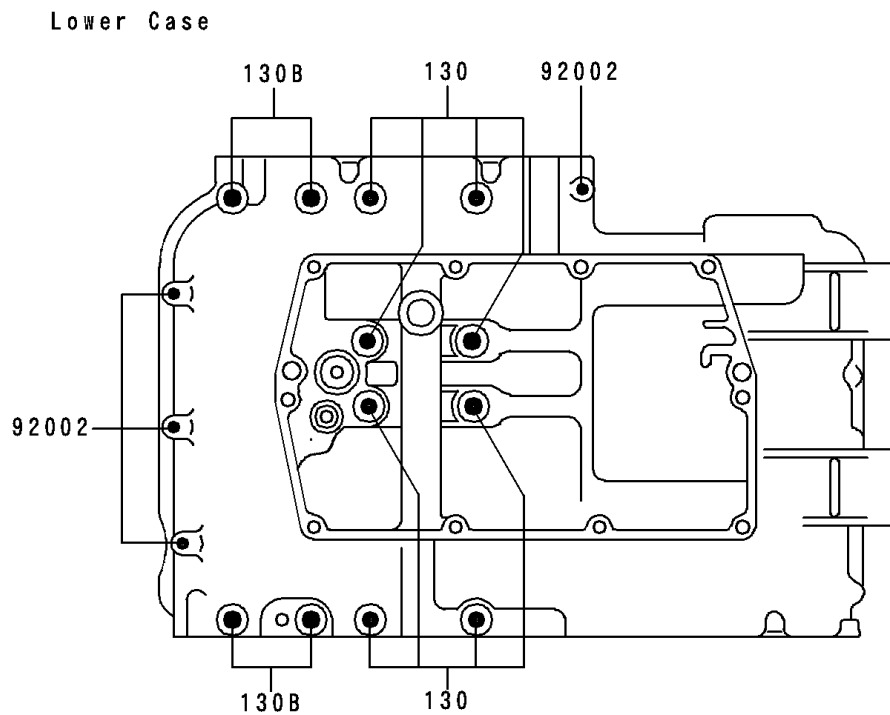

1998 Ninja[®] 500R

PARTS DIAGRAM

Crankcase Bolt Pattern

E1412

1998 Ninja[®] 500R

PARTS LIST

Crankcase Bolt Pattern

ITEM NAME

PART NUMBER

QUANTITY
