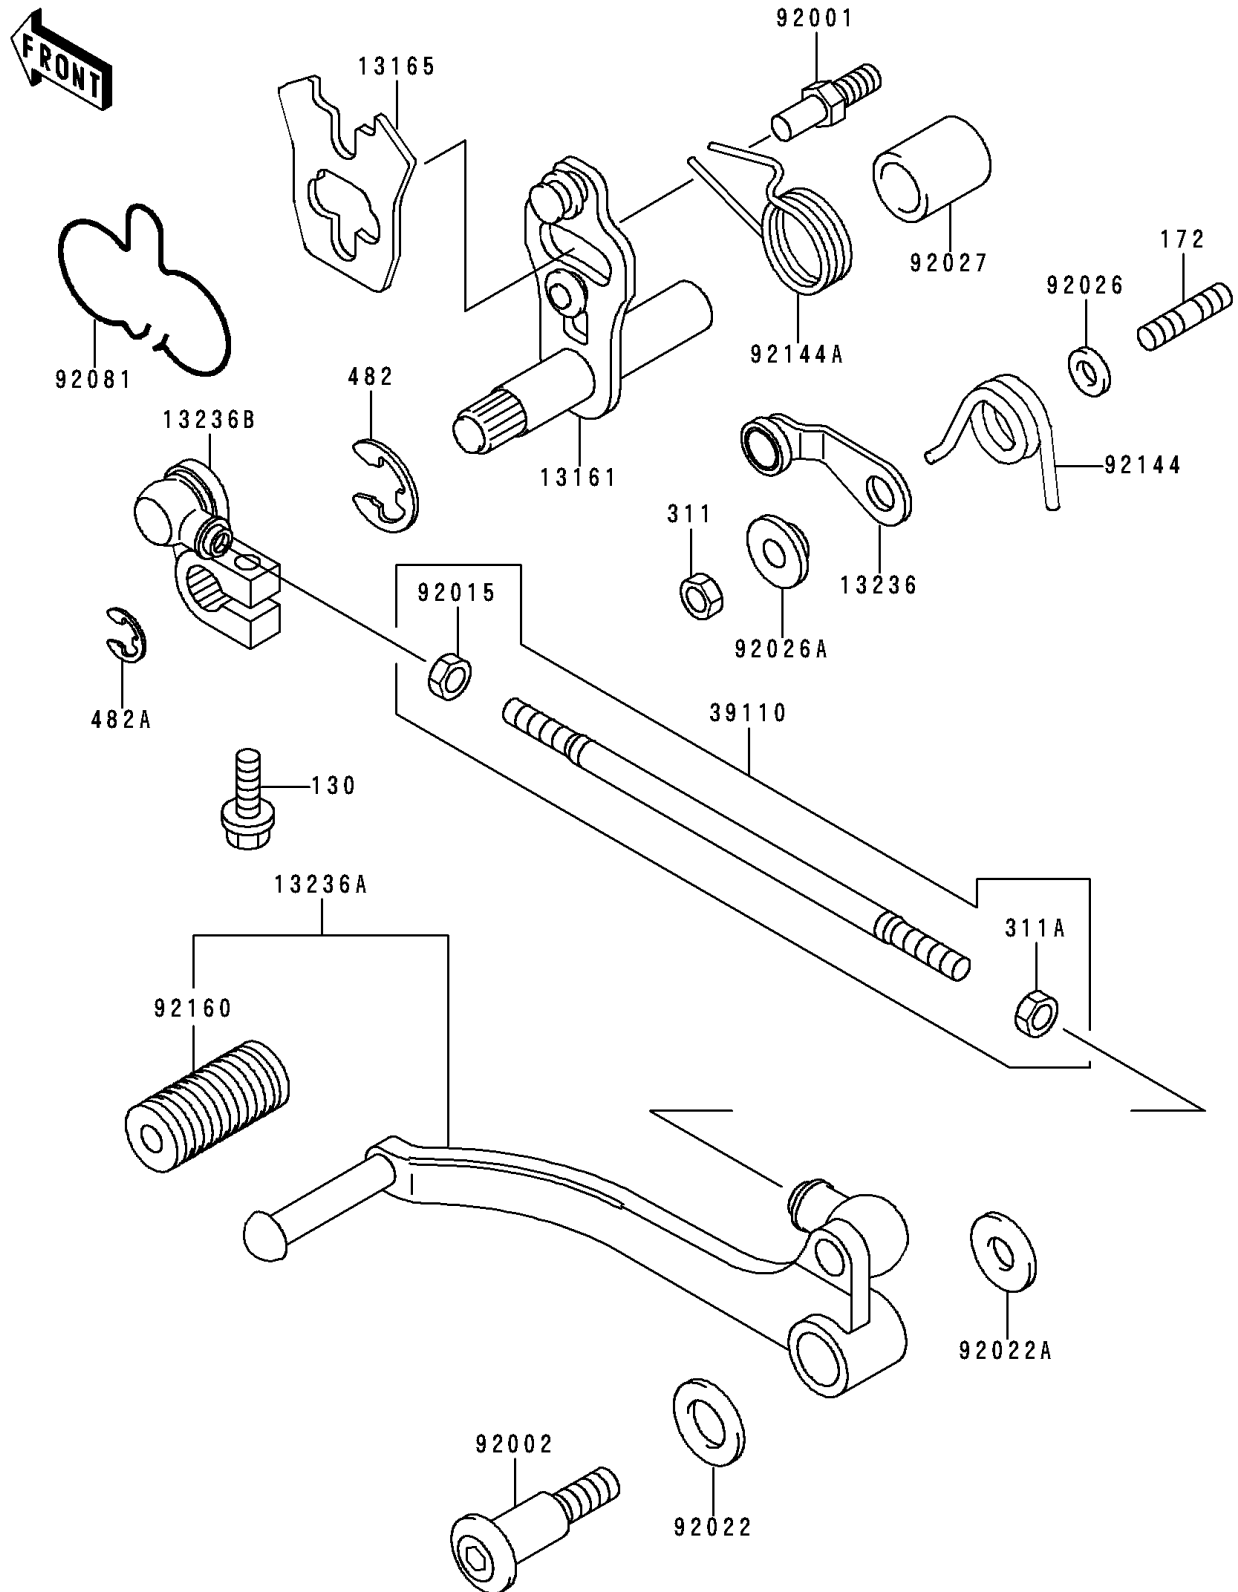

1995 Ninja[®] 500

PARTS DIAGRAM

Gear Change Mechanism

E1370

1995 Ninja[®] 500

PARTS LIST

Gear Change Mechanism

ITEM NAME

PART NUMBER

QUANTITY
