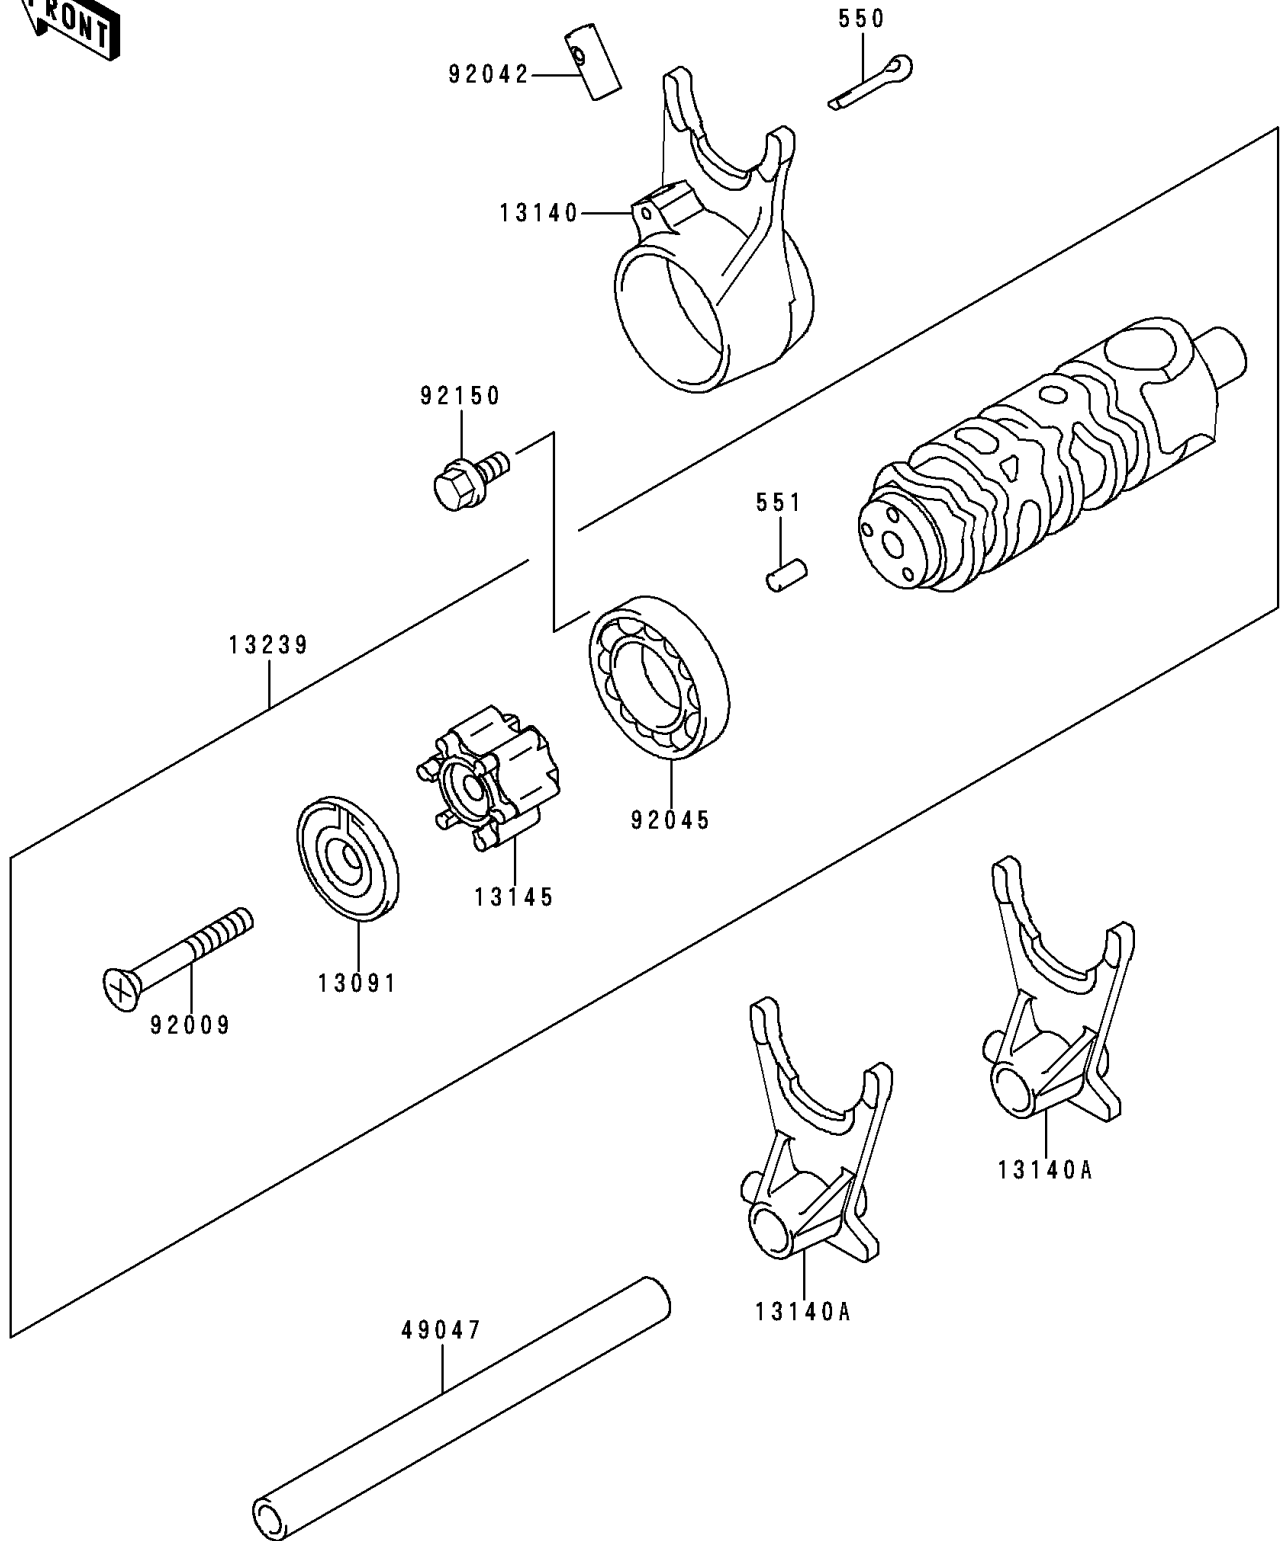

1998 Ninja[®] 500R

PARTS DIAGRAM

Gear Change Drum/Shift Fork(s)

E1362

1998 Ninja[®] 500R

PARTS LIST

Gear Change Drum/Shift Fork(s)

ITEM NAME

PART NUMBER

QUANTITY
