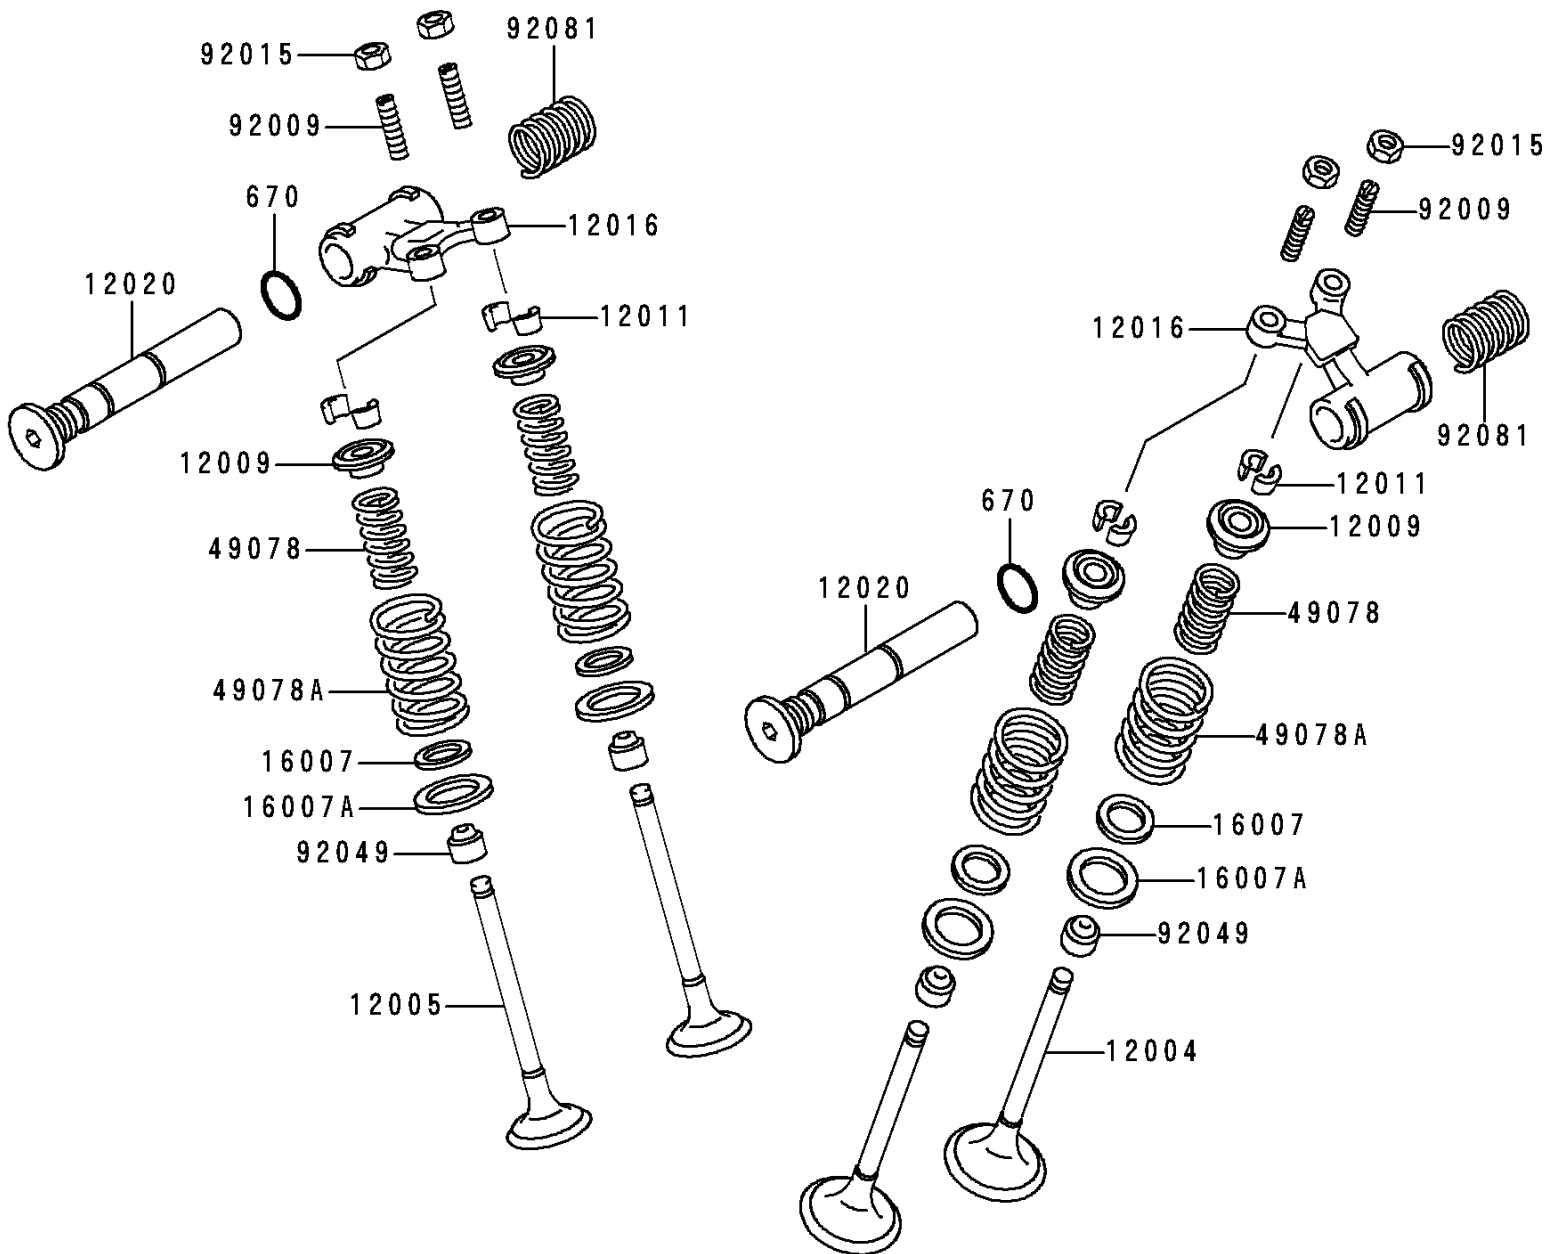

1995 Ninja[®] 500

PARTS DIAGRAM

Valve(s)

E1210

1995 Ninja[®] 500

PARTS LIST

Valve(s)

ITEM NAME

PART NUMBER

QUANTITY
