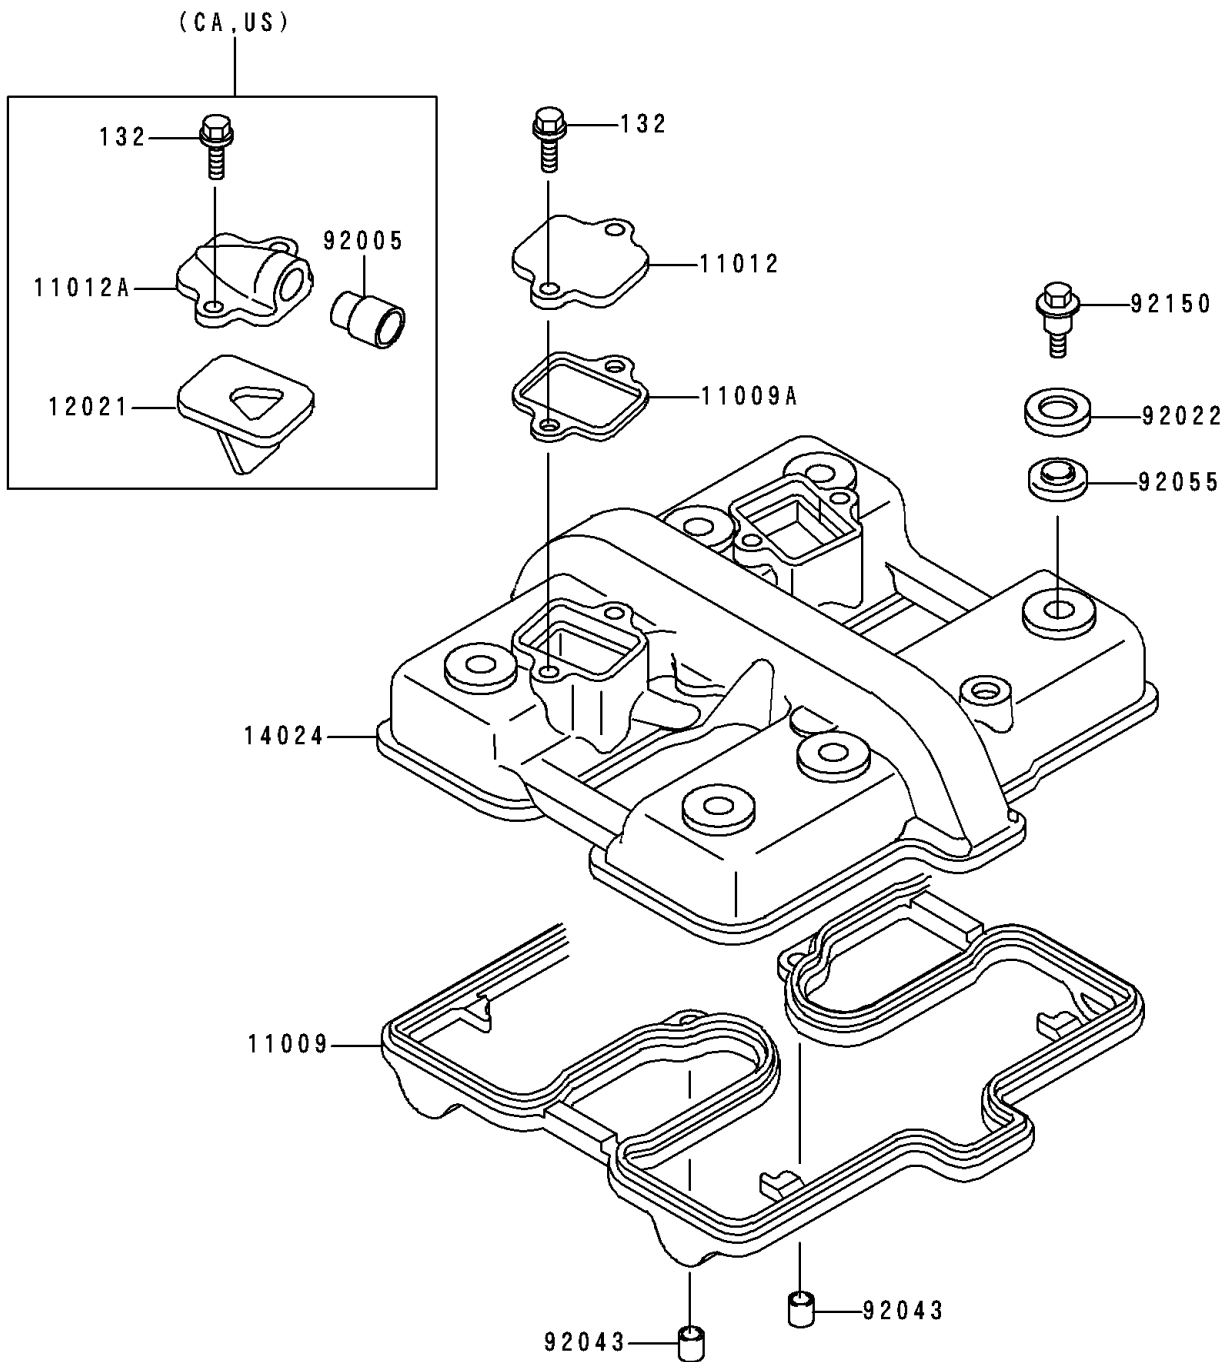

1995 Ninja[®] 500

PARTS DIAGRAM

Cylinder Head Cover

E1112

1995 Ninja[®] 500

PARTS LIST

Cylinder Head Cover

ITEM NAME

PART NUMBER

QUANTITY
