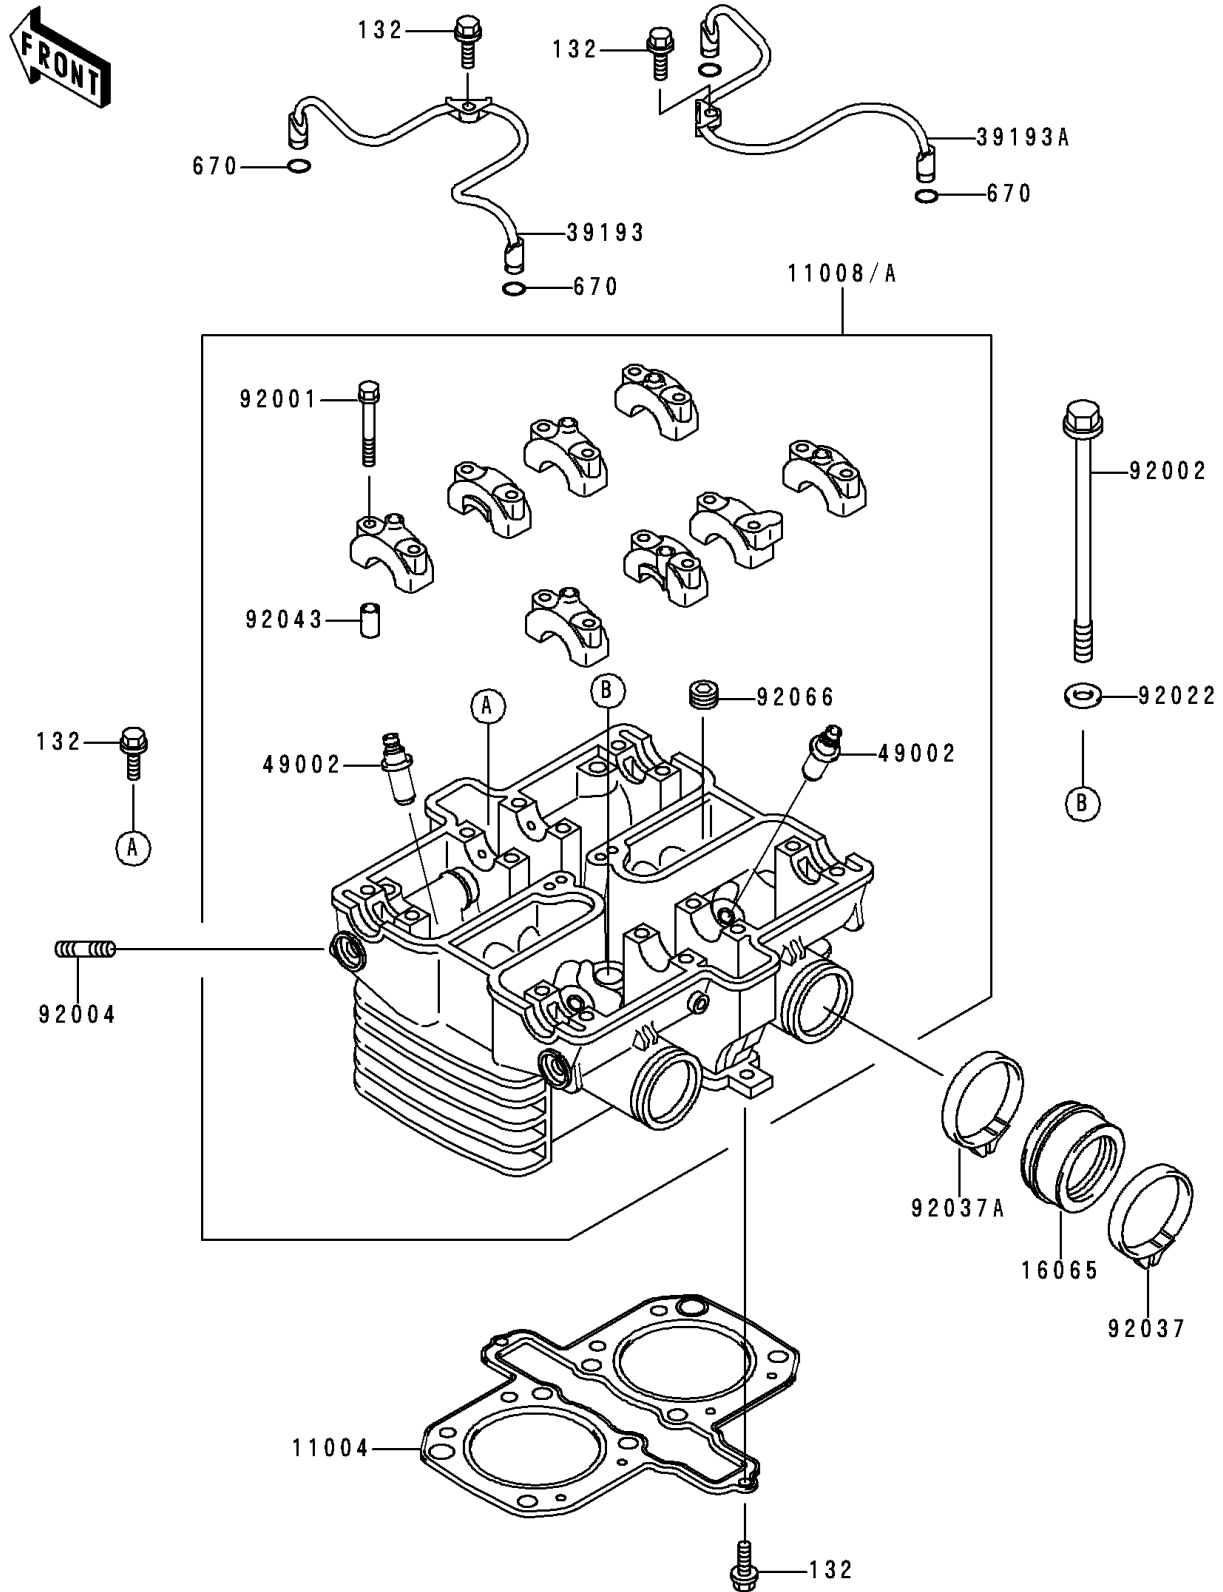

1995 Ninja[®] 500

PARTS DIAGRAM

Cylinder Head

E1111

1995 Ninja[®] 500

PARTS LIST

Cylinder Head

ITEM NAME

PART NUMBER

QUANTITY
