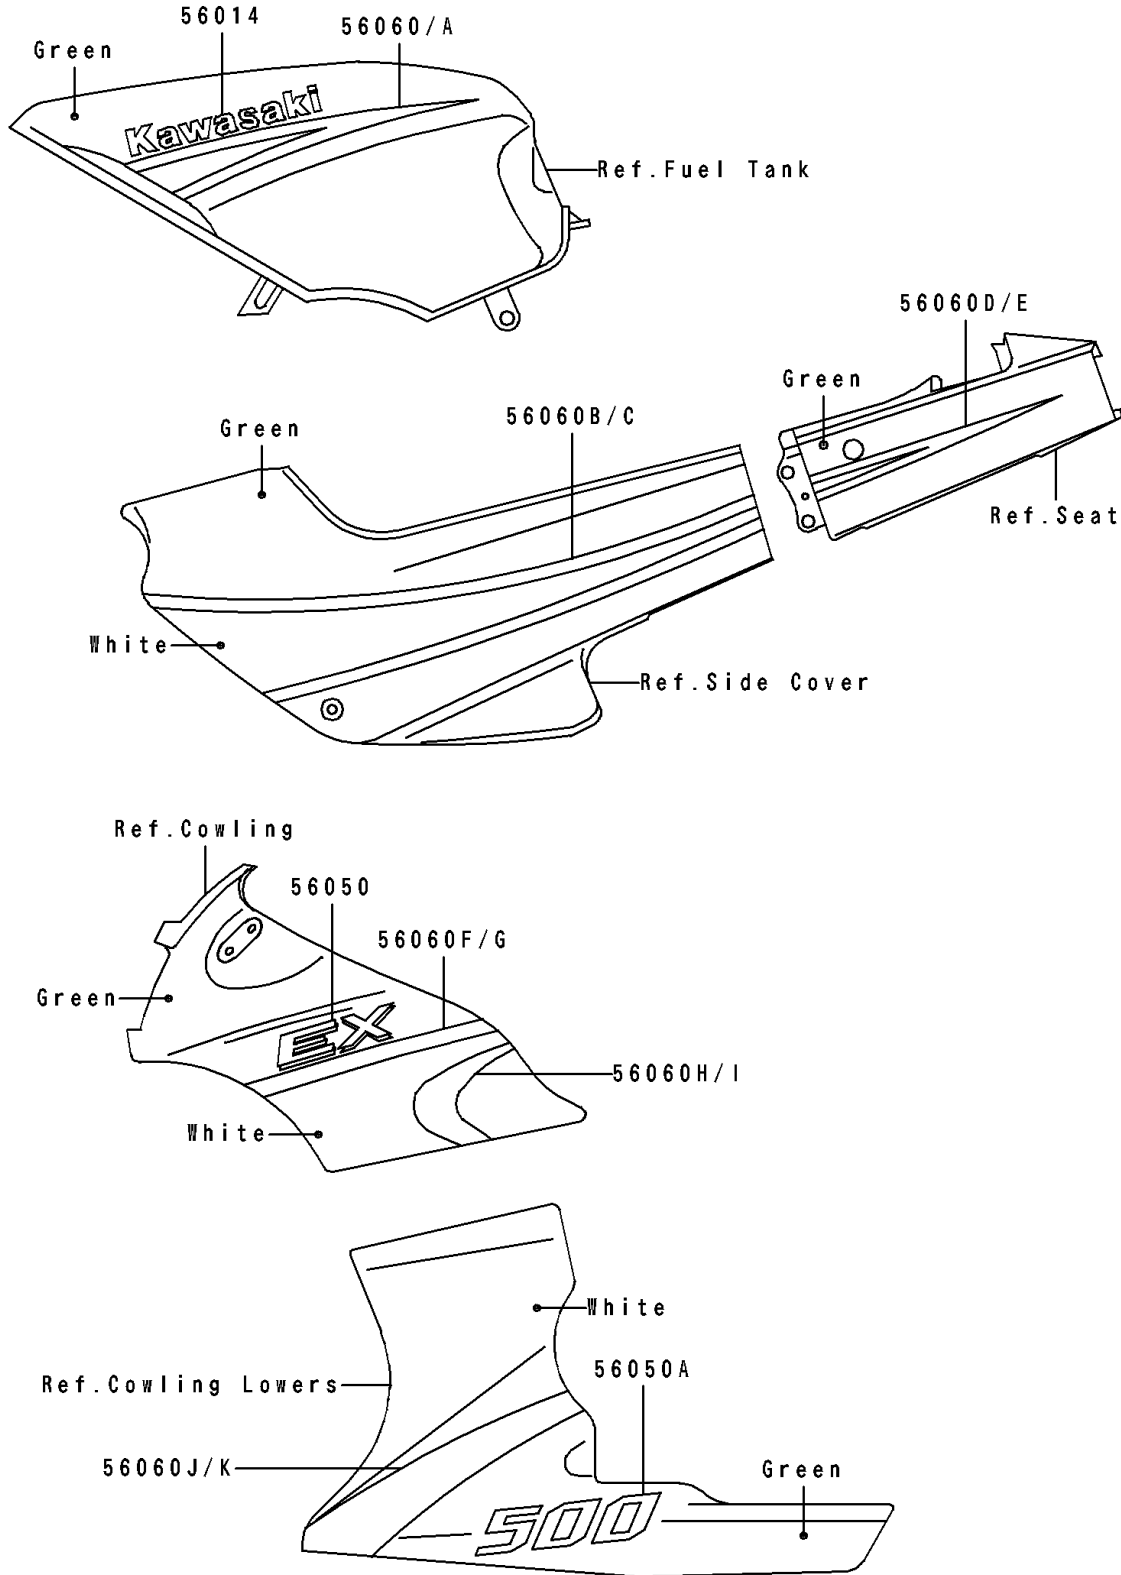

# 1993 EX500

## PARTS DIAGRAM

### Decals(EX500-A7)(Green/White)

F 28616

## PARTS LIST

Decals(EX500-A7)(Green/White)

**ITEM NAME**

**PART NUMBER**

**QUANTITY**

---