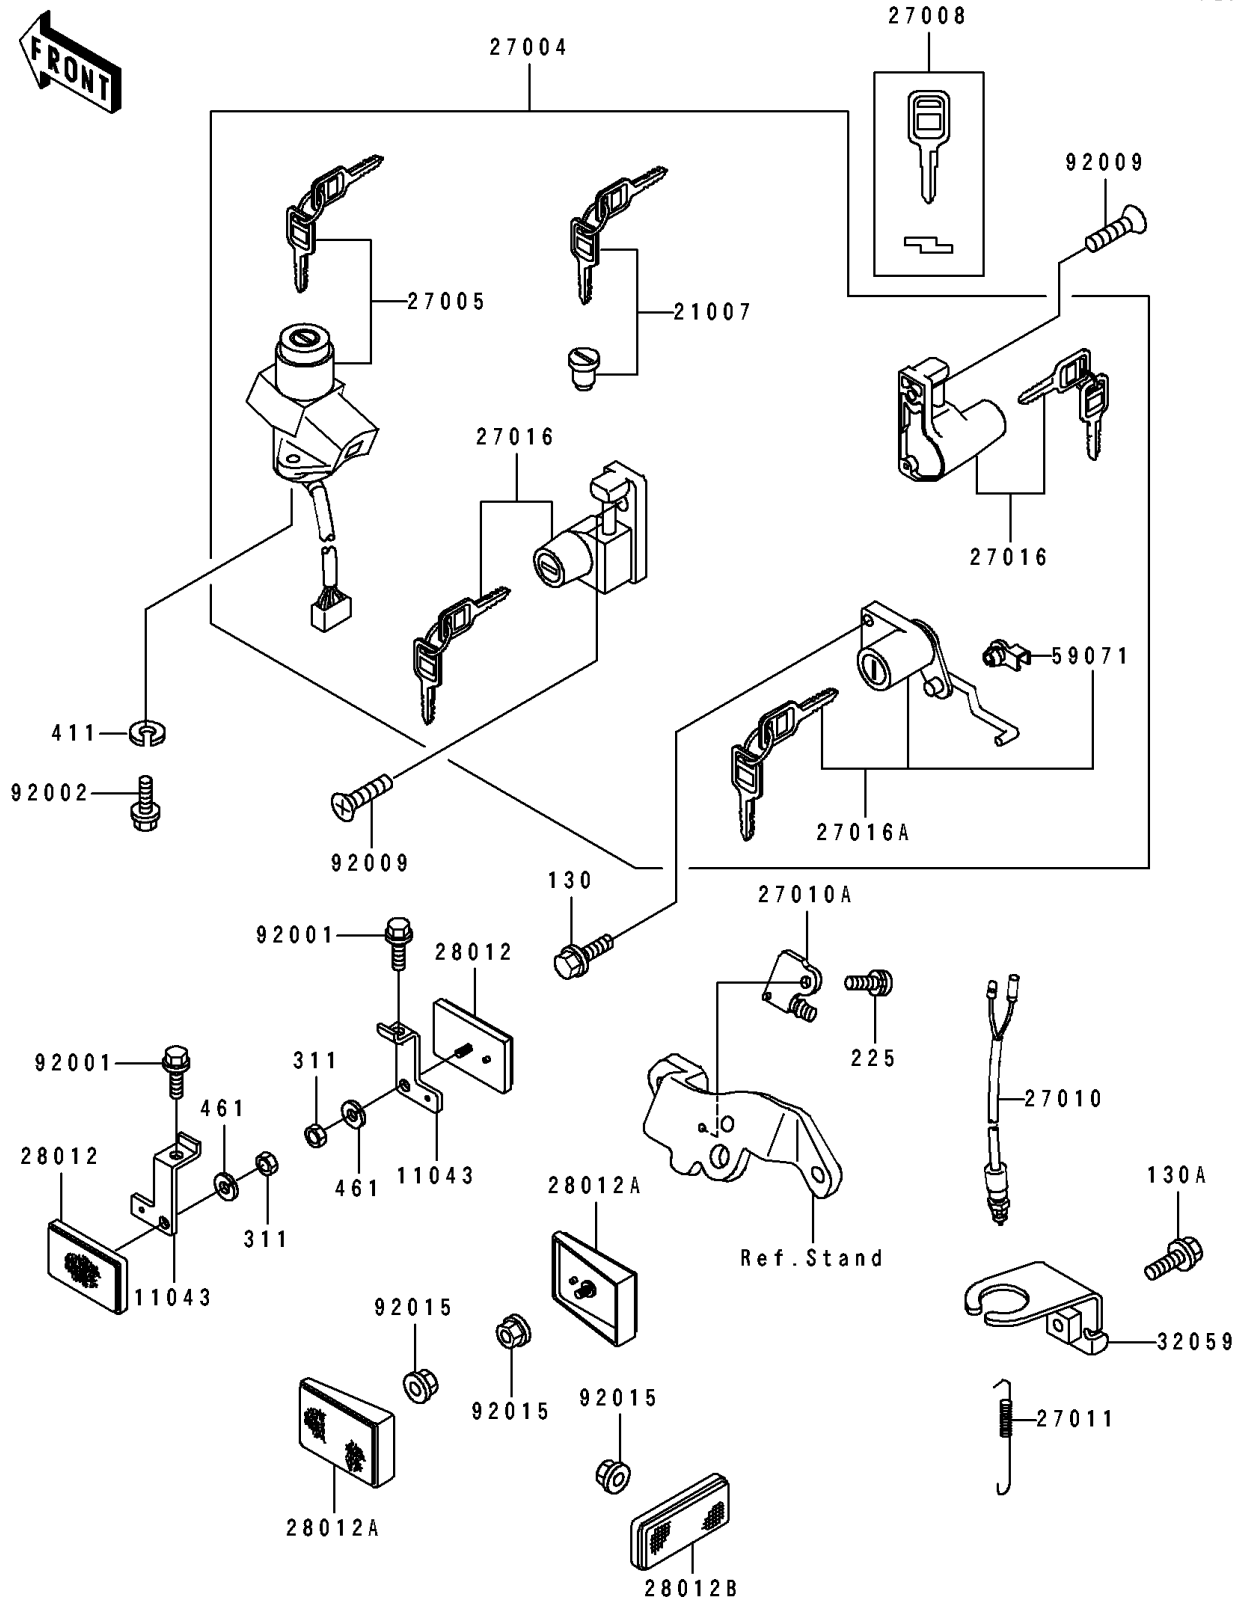

1993 EX500

PARTS DIAGRAM

Ignition Switch/Locks/Reflectors

F2770

1993 EX500

PARTS LIST

Ignition Switch/Locks/Reflectors

ITEM NAME

PART NUMBER

QUANTITY
