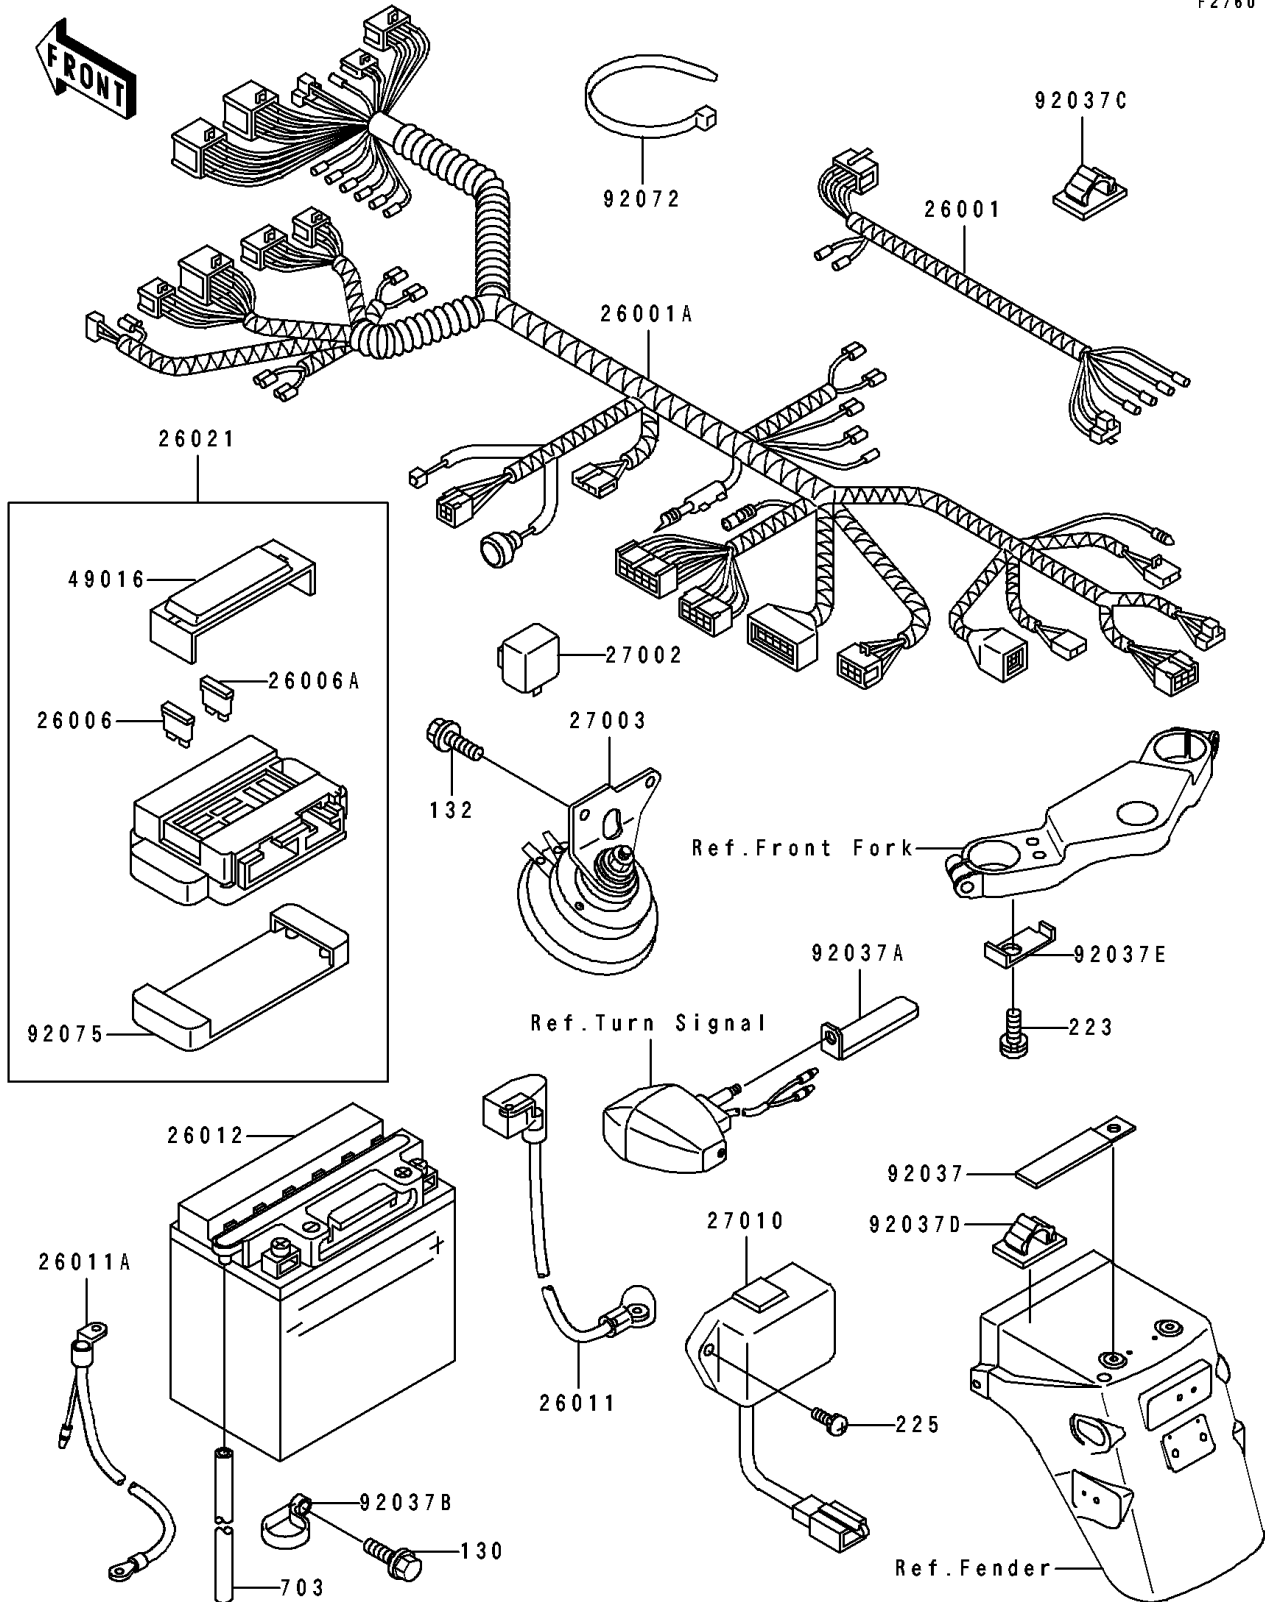

1992 EX500

PARTS DIAGRAM

Chassis Electrical Equipment

F2760

1992 EX500

PARTS LIST

Chassis Electrical Equipment

ITEM NAME

PART NUMBER

QUANTITY
