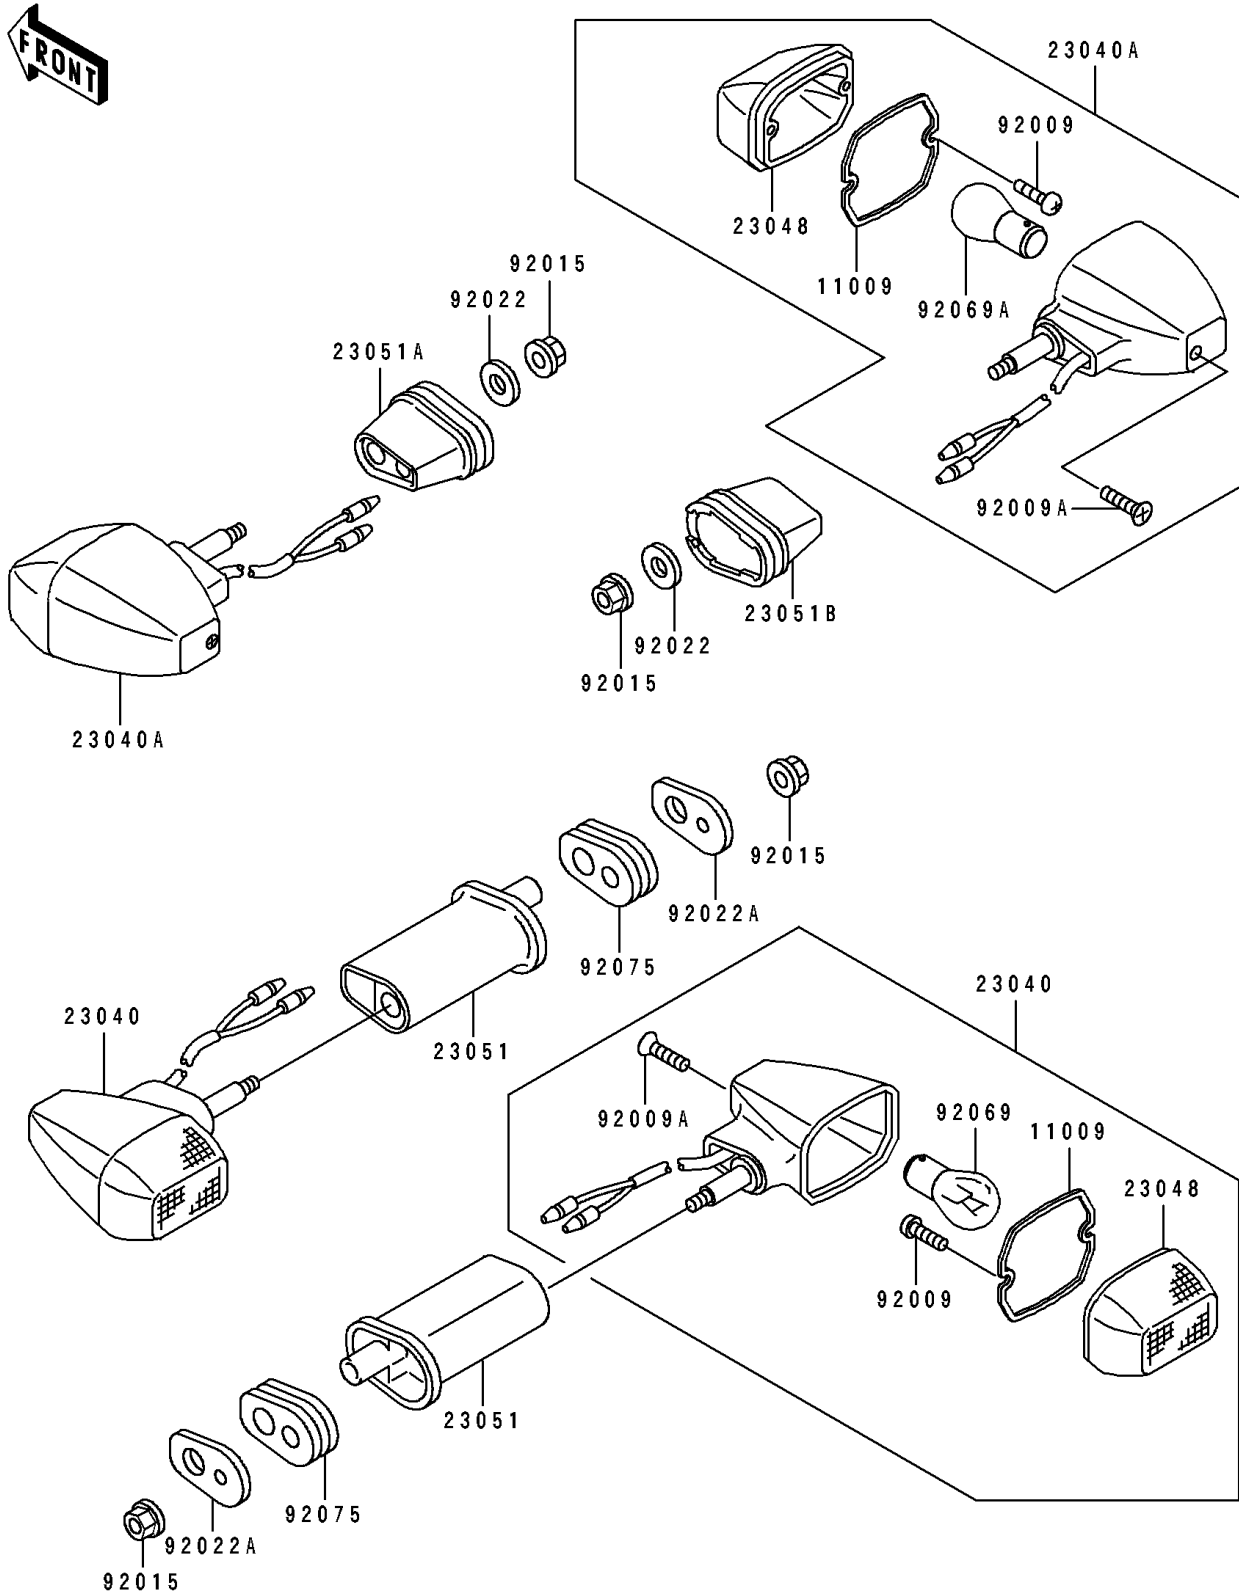

## PARTS DIAGRAM

### Turn Signals

F2730

## PARTS LIST

### Turn Signals

**Kawasaki**

Let the Good Times Roll®

**ITEM NAME**

**PART NUMBER**

**QUANTITY**

---