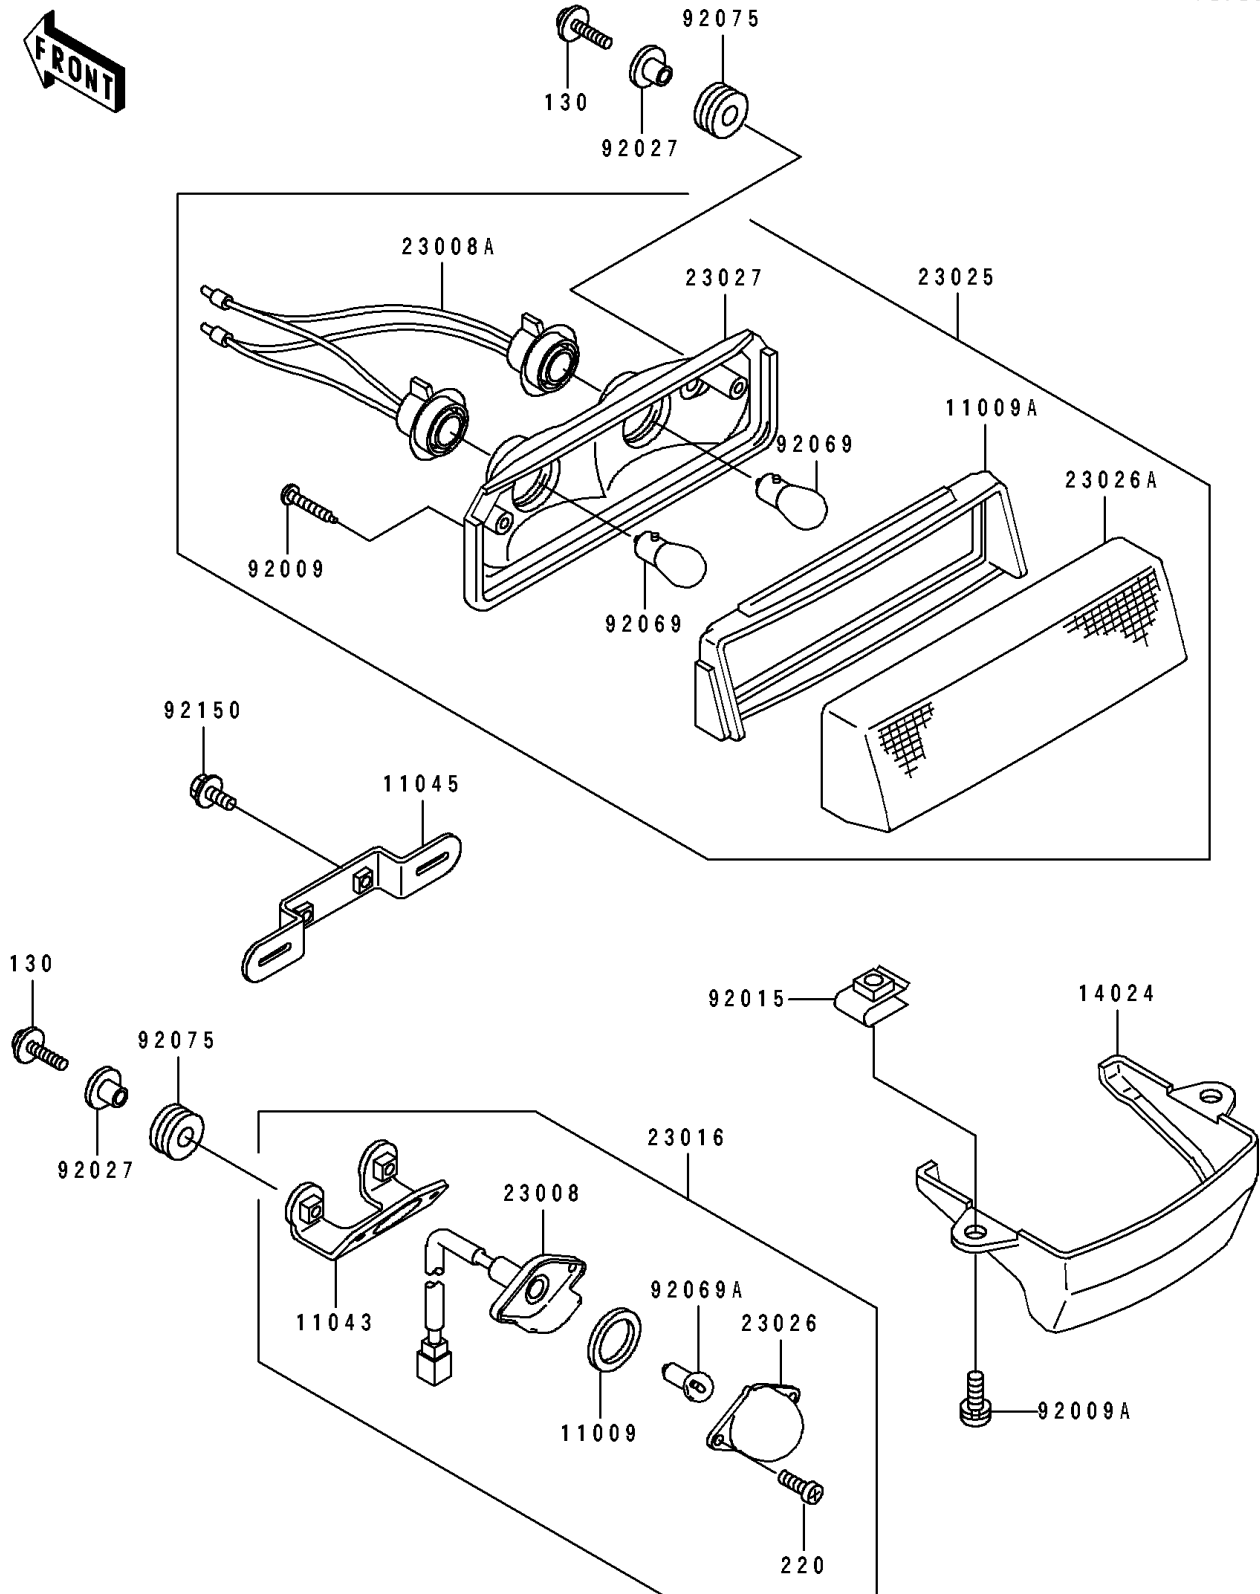

1992 EX500

PARTS DIAGRAM

Taillight

F 27 20

1992 EX500

PARTS LIST

Taillight

ITEM NAME

PART NUMBER

QUANTITY
