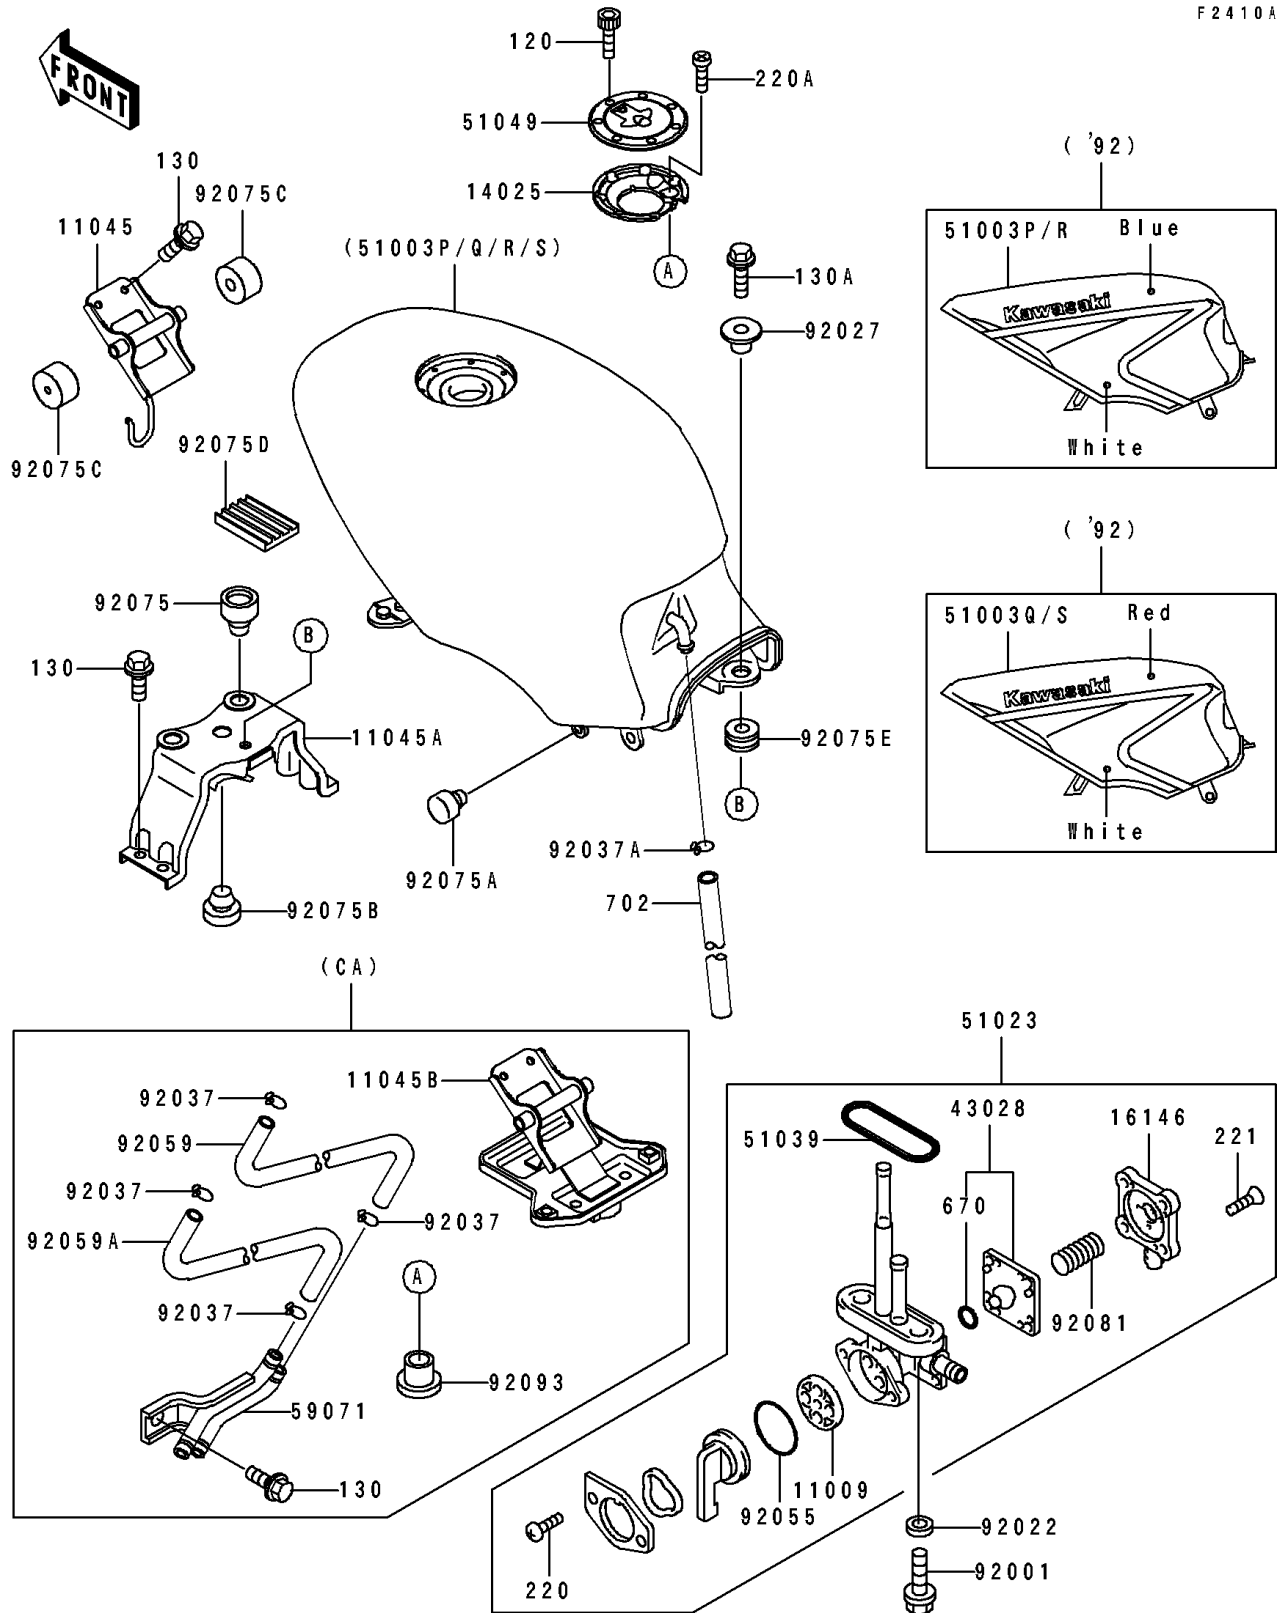

1992 EX500

PARTS DIAGRAM

Fuel Tank(4/4)(EX500-A6)

F 2410A

1992 EX500

PARTS LIST

Fuel Tank(4/4)(EX500-A6)

ITEM NAME

PART NUMBER

QUANTITY
