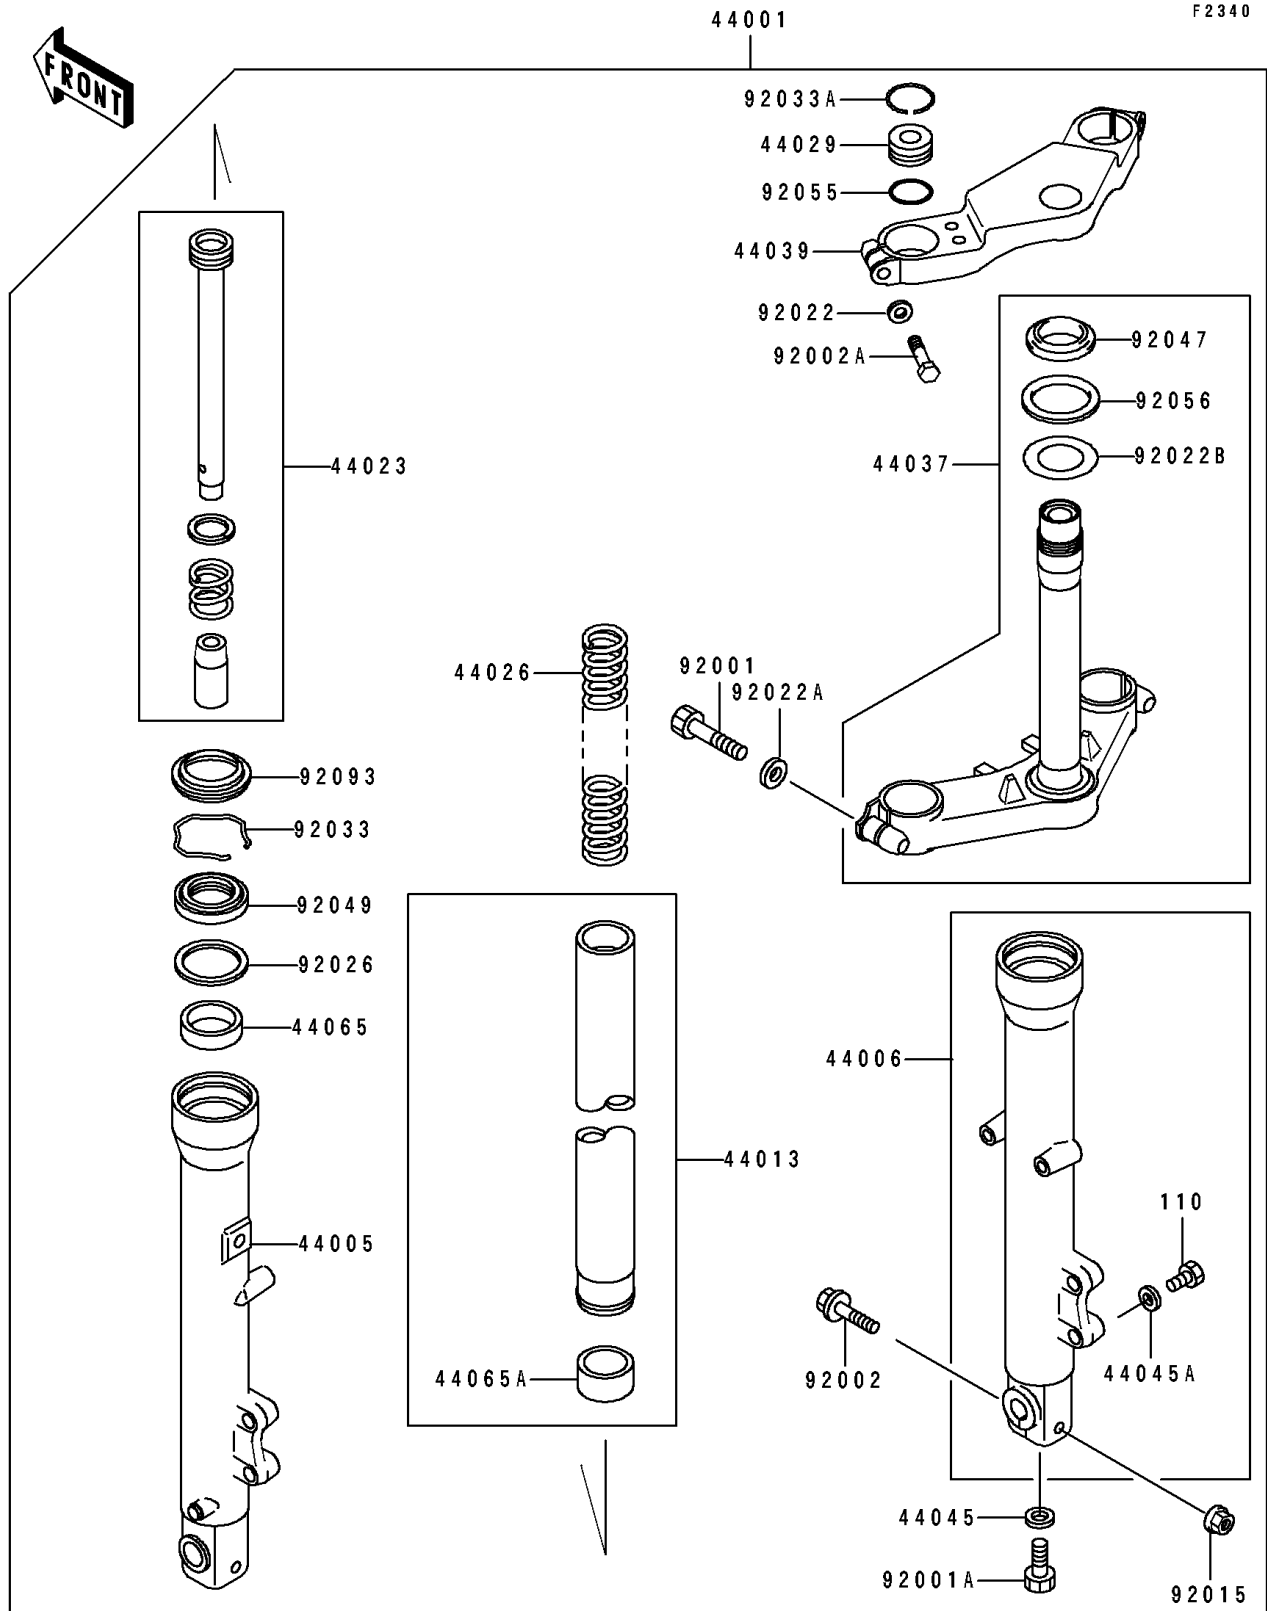

1992 EX500

PARTS DIAGRAM

Front Fork

1992 EX500

PARTS LIST

Front Fork

Kawasaki

Let the Good Times Roll®

ITEM NAME

PART NUMBER

QUANTITY
