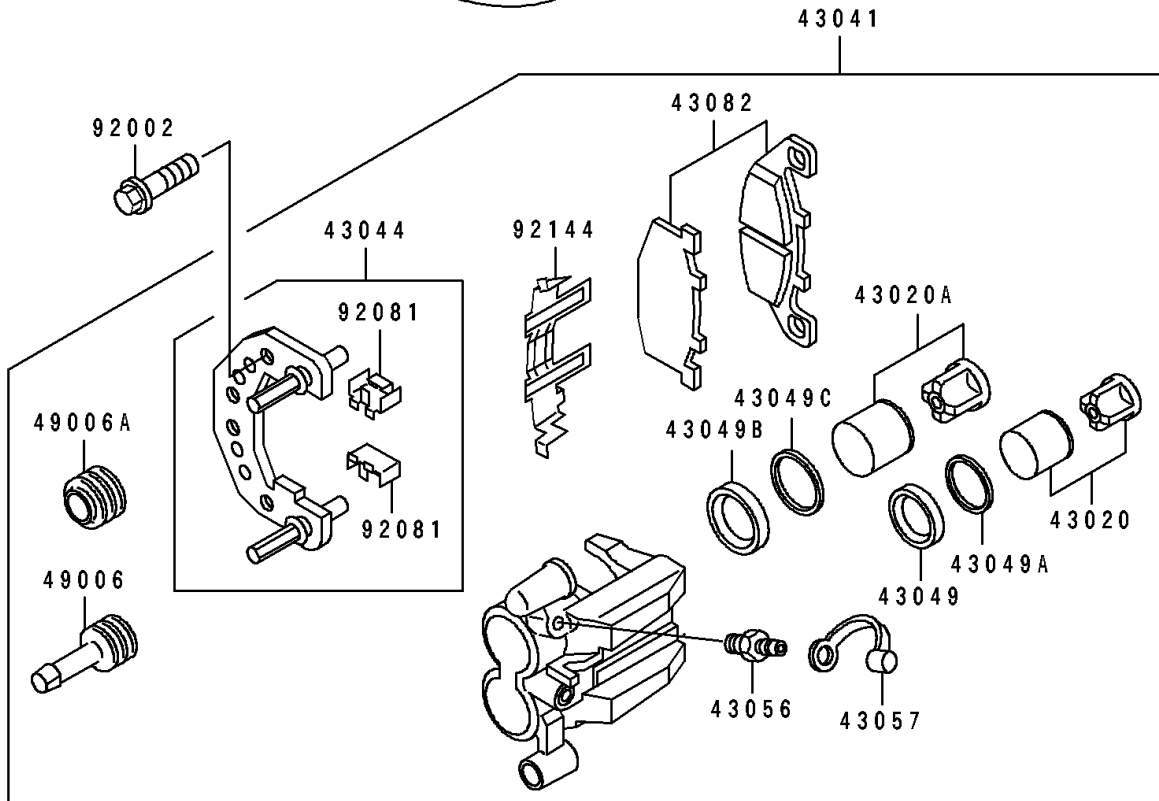

1992 EX500

PARTS DIAGRAM

Front Brake

F 22 9 2

1992 EX500

PARTS LIST

Front Brake

ITEM NAME

PART NUMBER

QUANTITY
