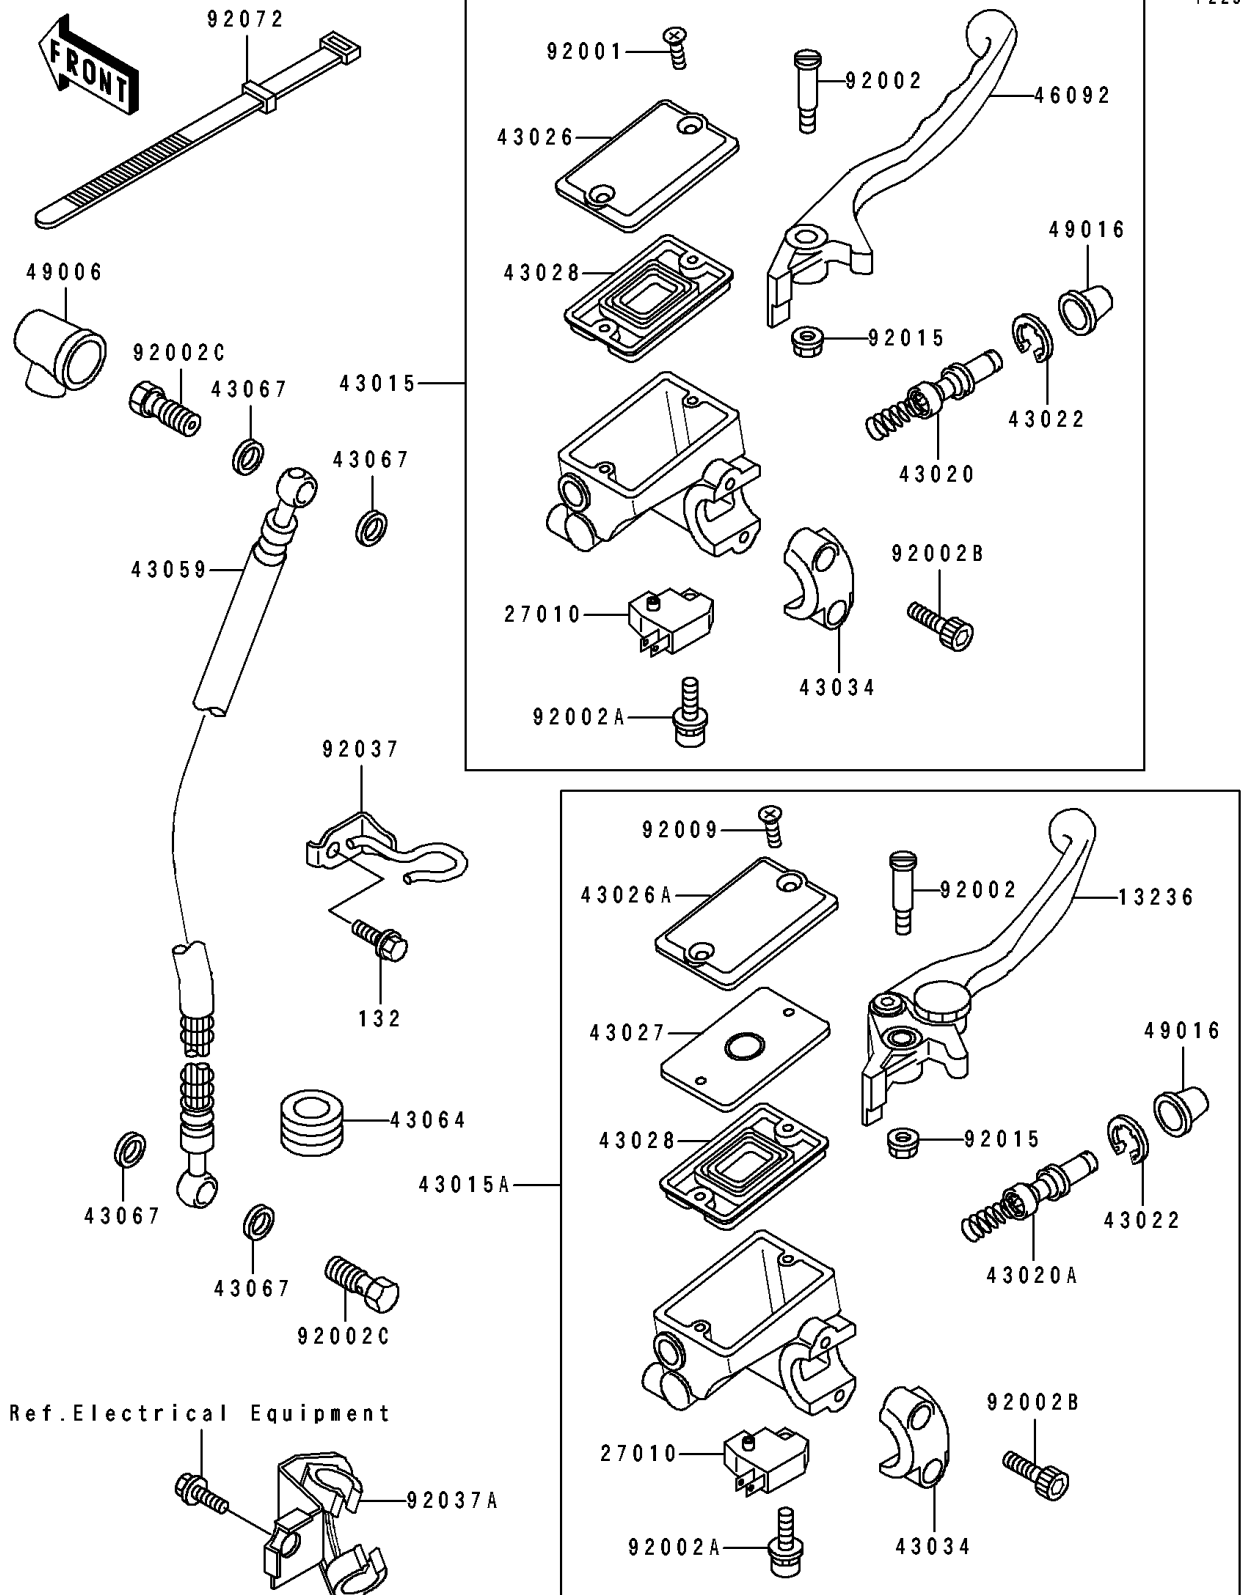

1992 EX500

PARTS DIAGRAM

Front Master Cylinder

F2291

1992 EX500

PARTS LIST

Front Master Cylinder

Kawasaki

Let the Good Times Roll®

ITEM NAME

PART NUMBER

QUANTITY
