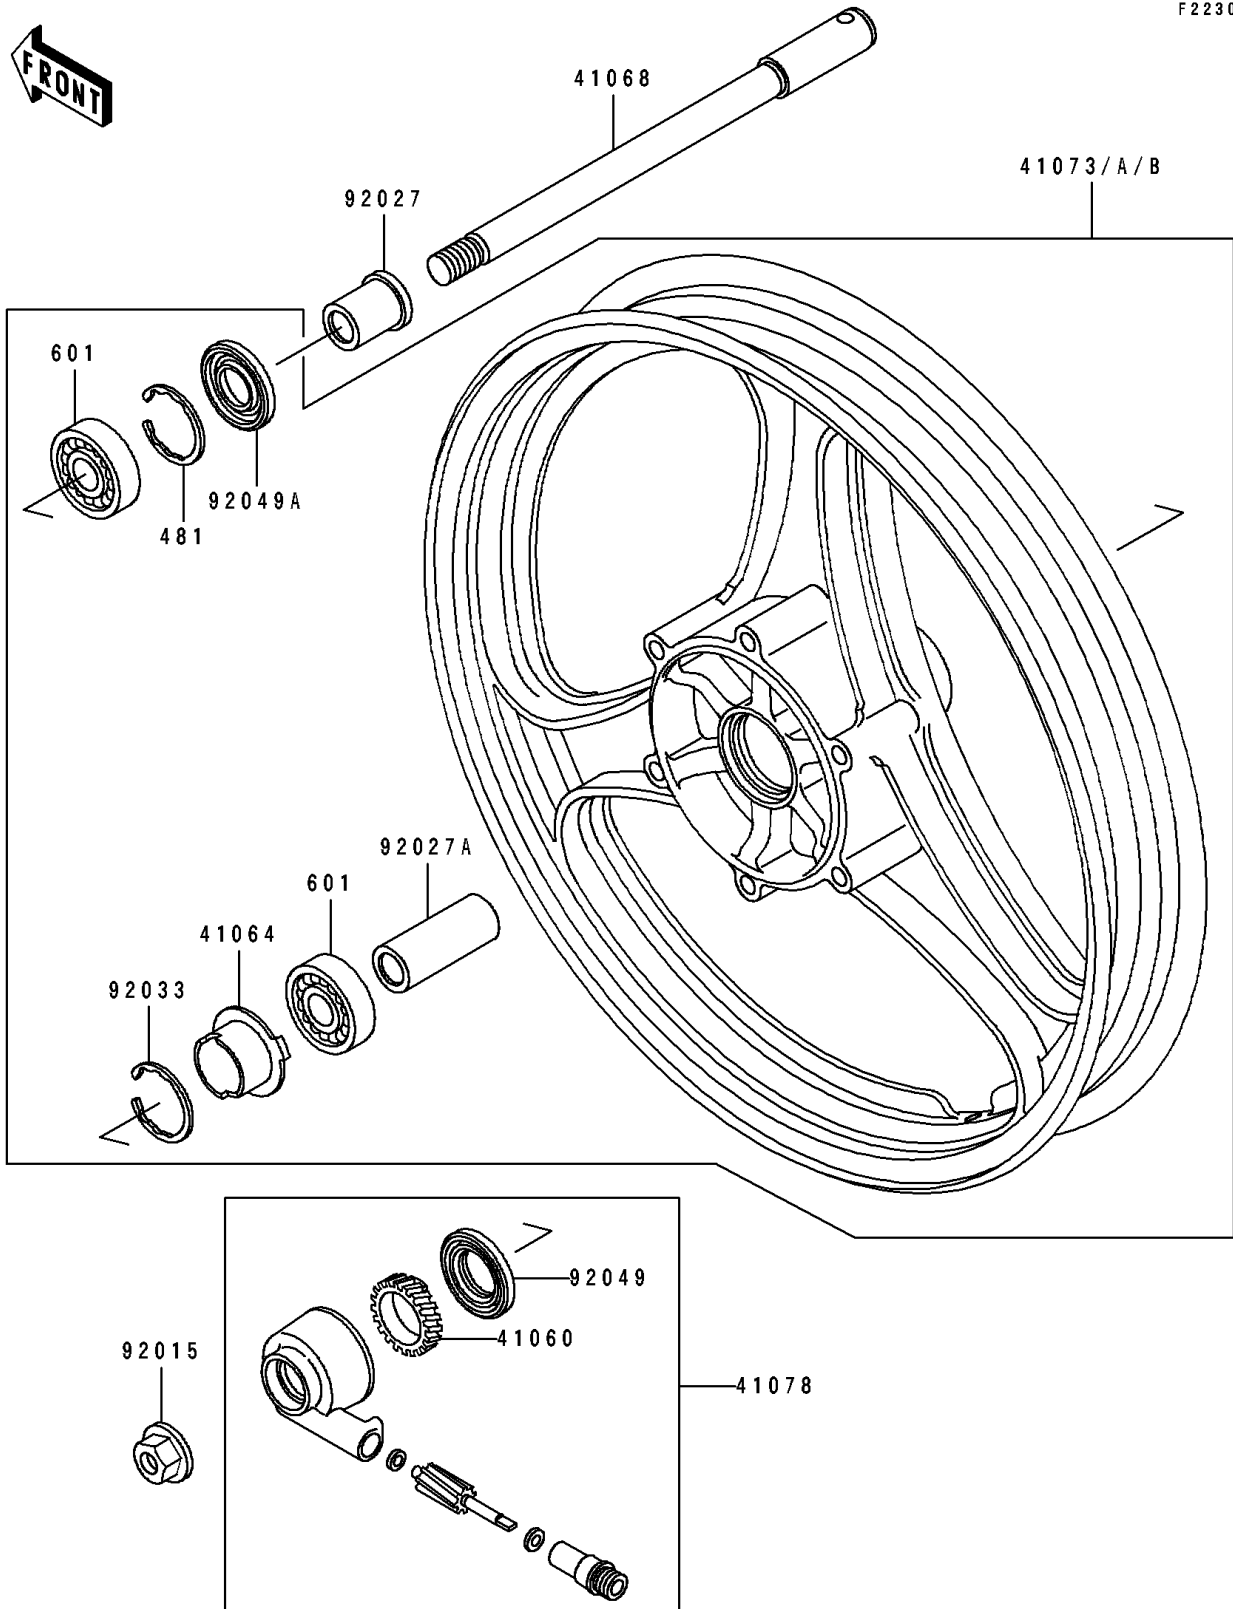

1992 EX500

PARTS DIAGRAM

Front Wheel

F2230

1992 EX500

PARTS LIST

Front Wheel

Kawasaki

Let the Good Times Roll®

ITEM NAME

PART NUMBER

QUANTITY
