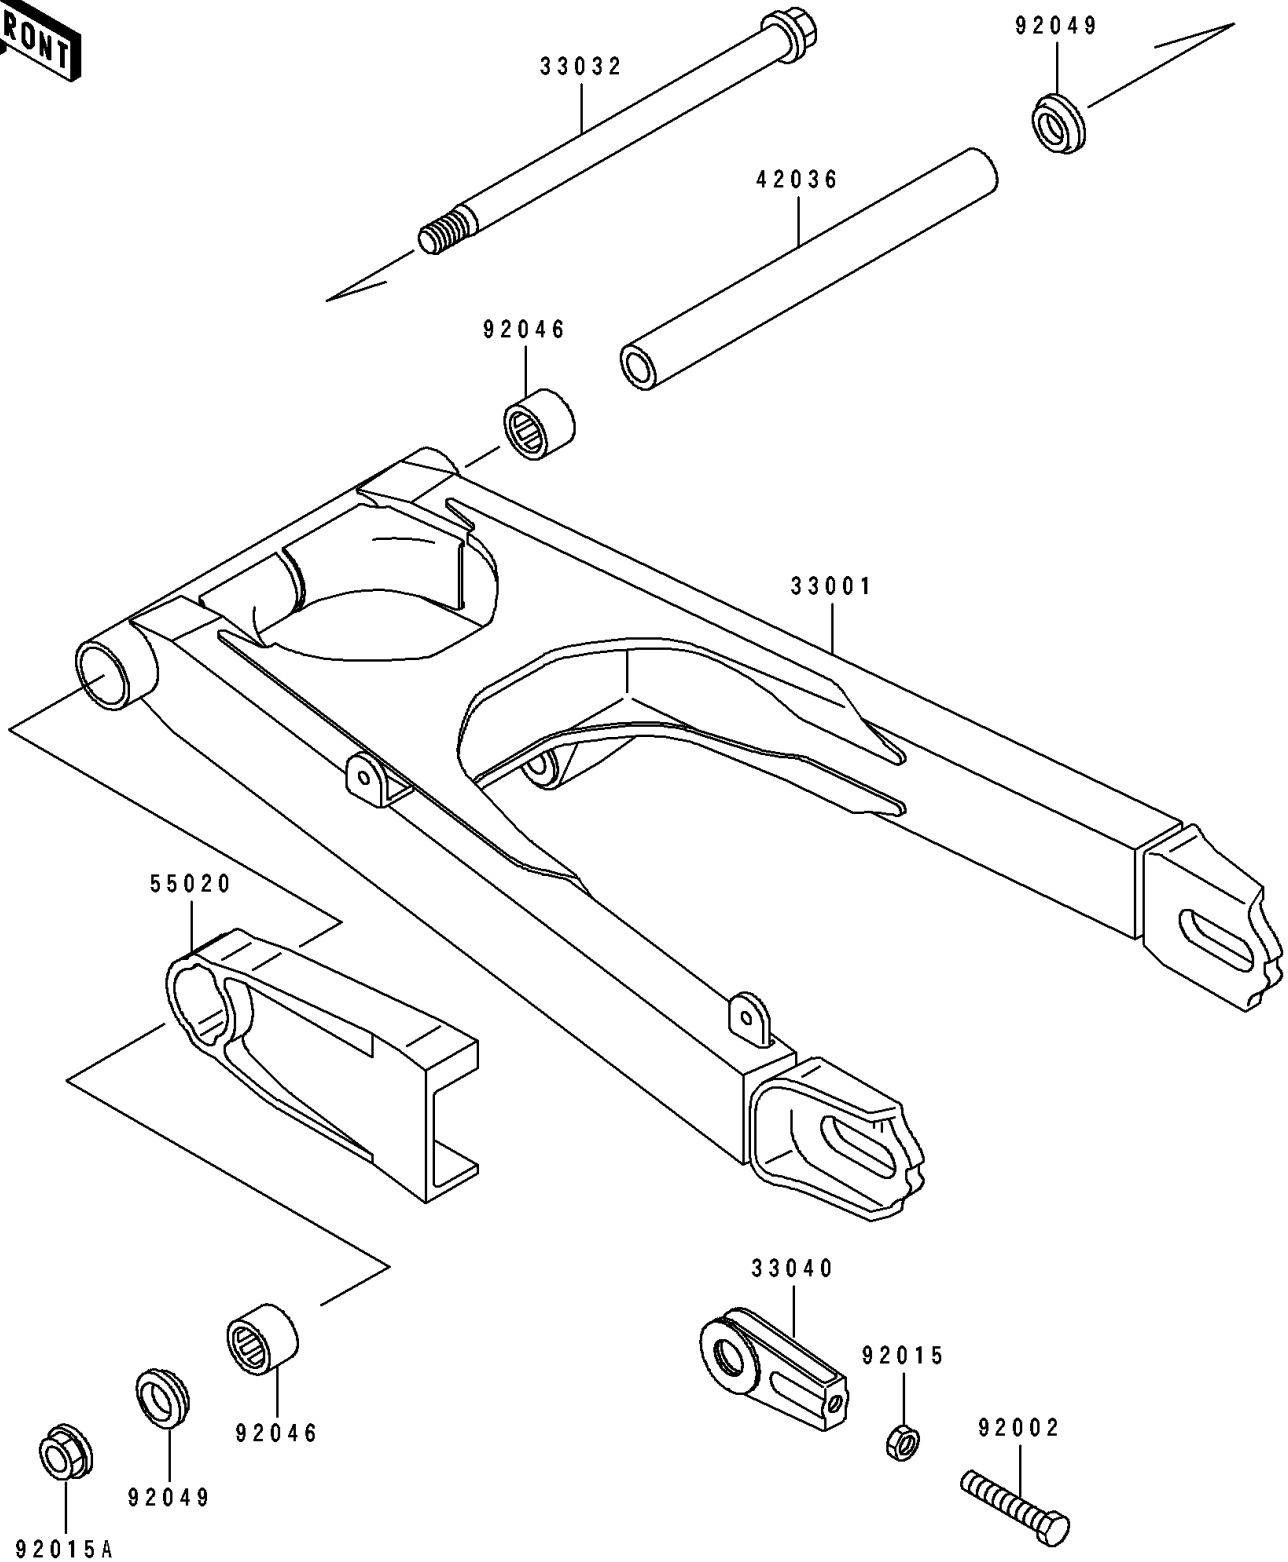

1993 EX500

PARTS DIAGRAM

Swingarm

F2141

1993 EX500

PARTS LIST

Swingarm

ITEM NAME

PART NUMBER

QUANTITY
