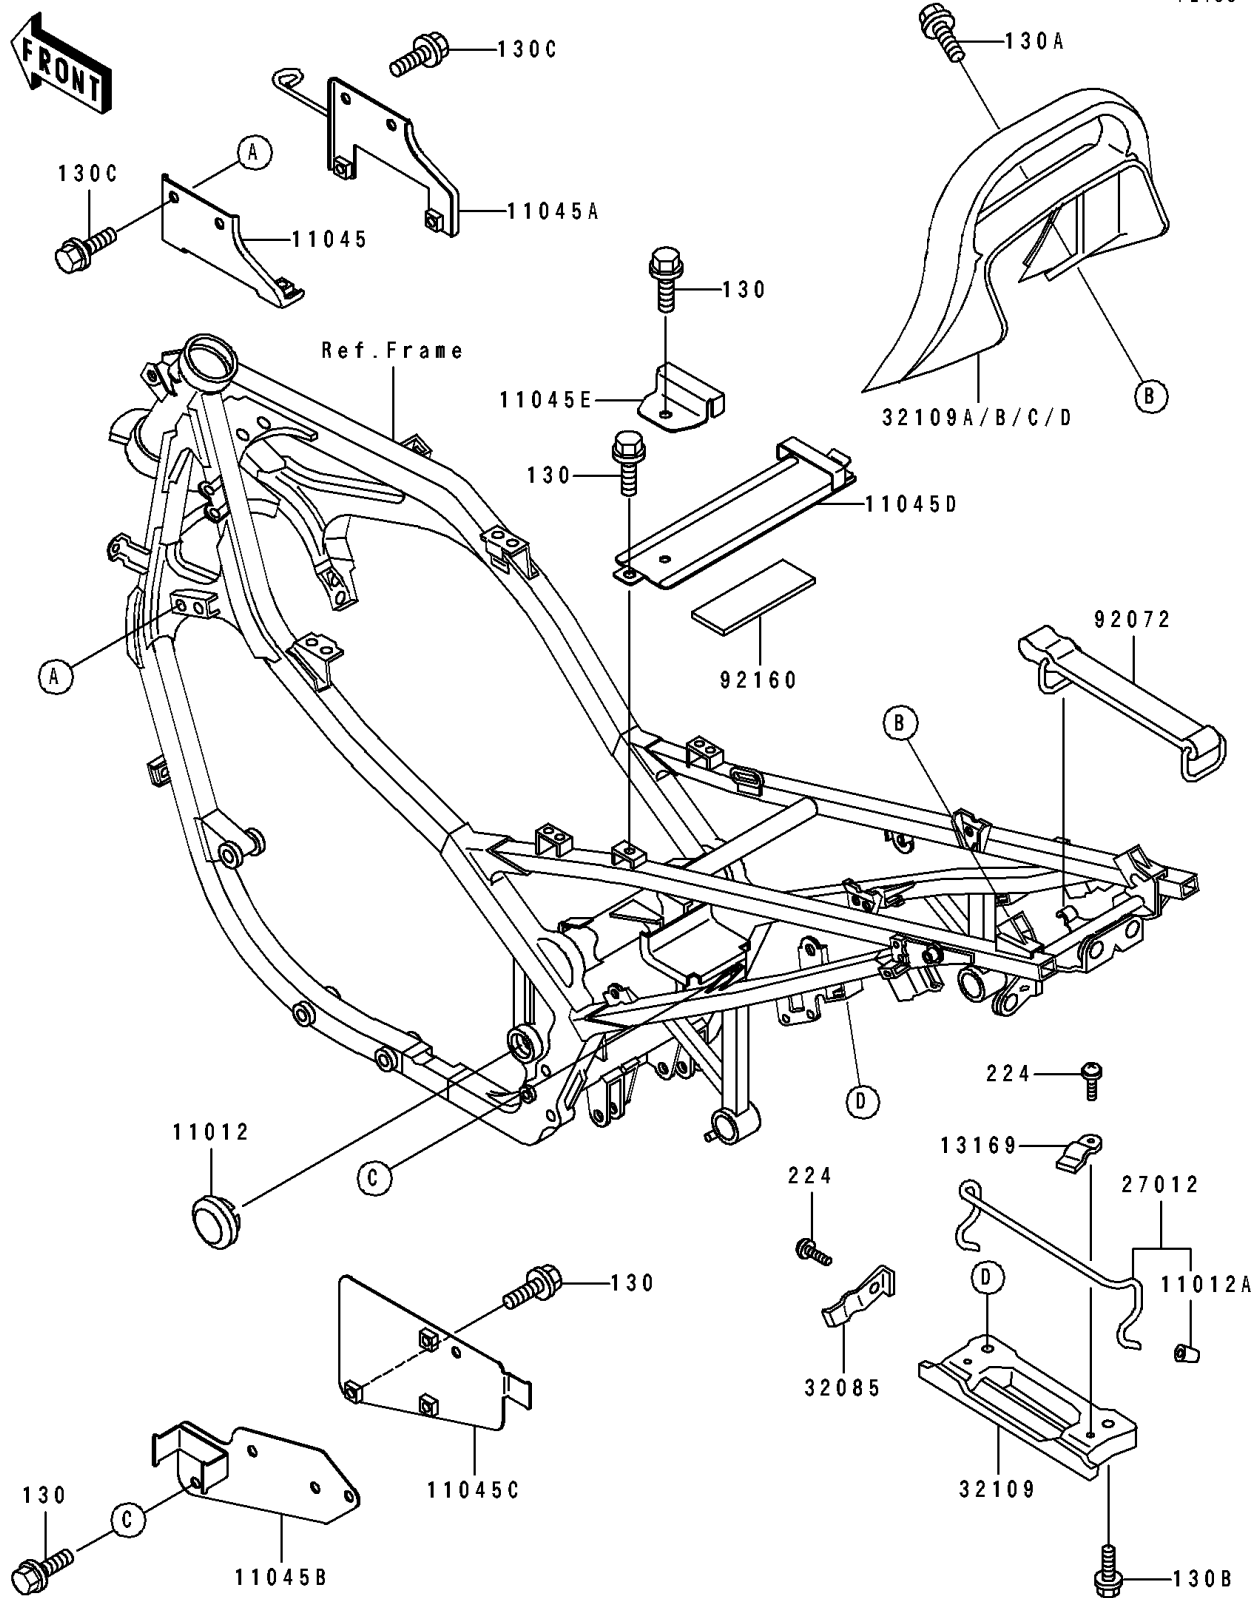

1992 EX500

PARTS DIAGRAM

Electro Bracket

F2133

1992 EX500

PARTS LIST

Electro Bracket

Kawasaki

Let the Good Times Roll®

ITEM NAME

PART NUMBER

QUANTITY
