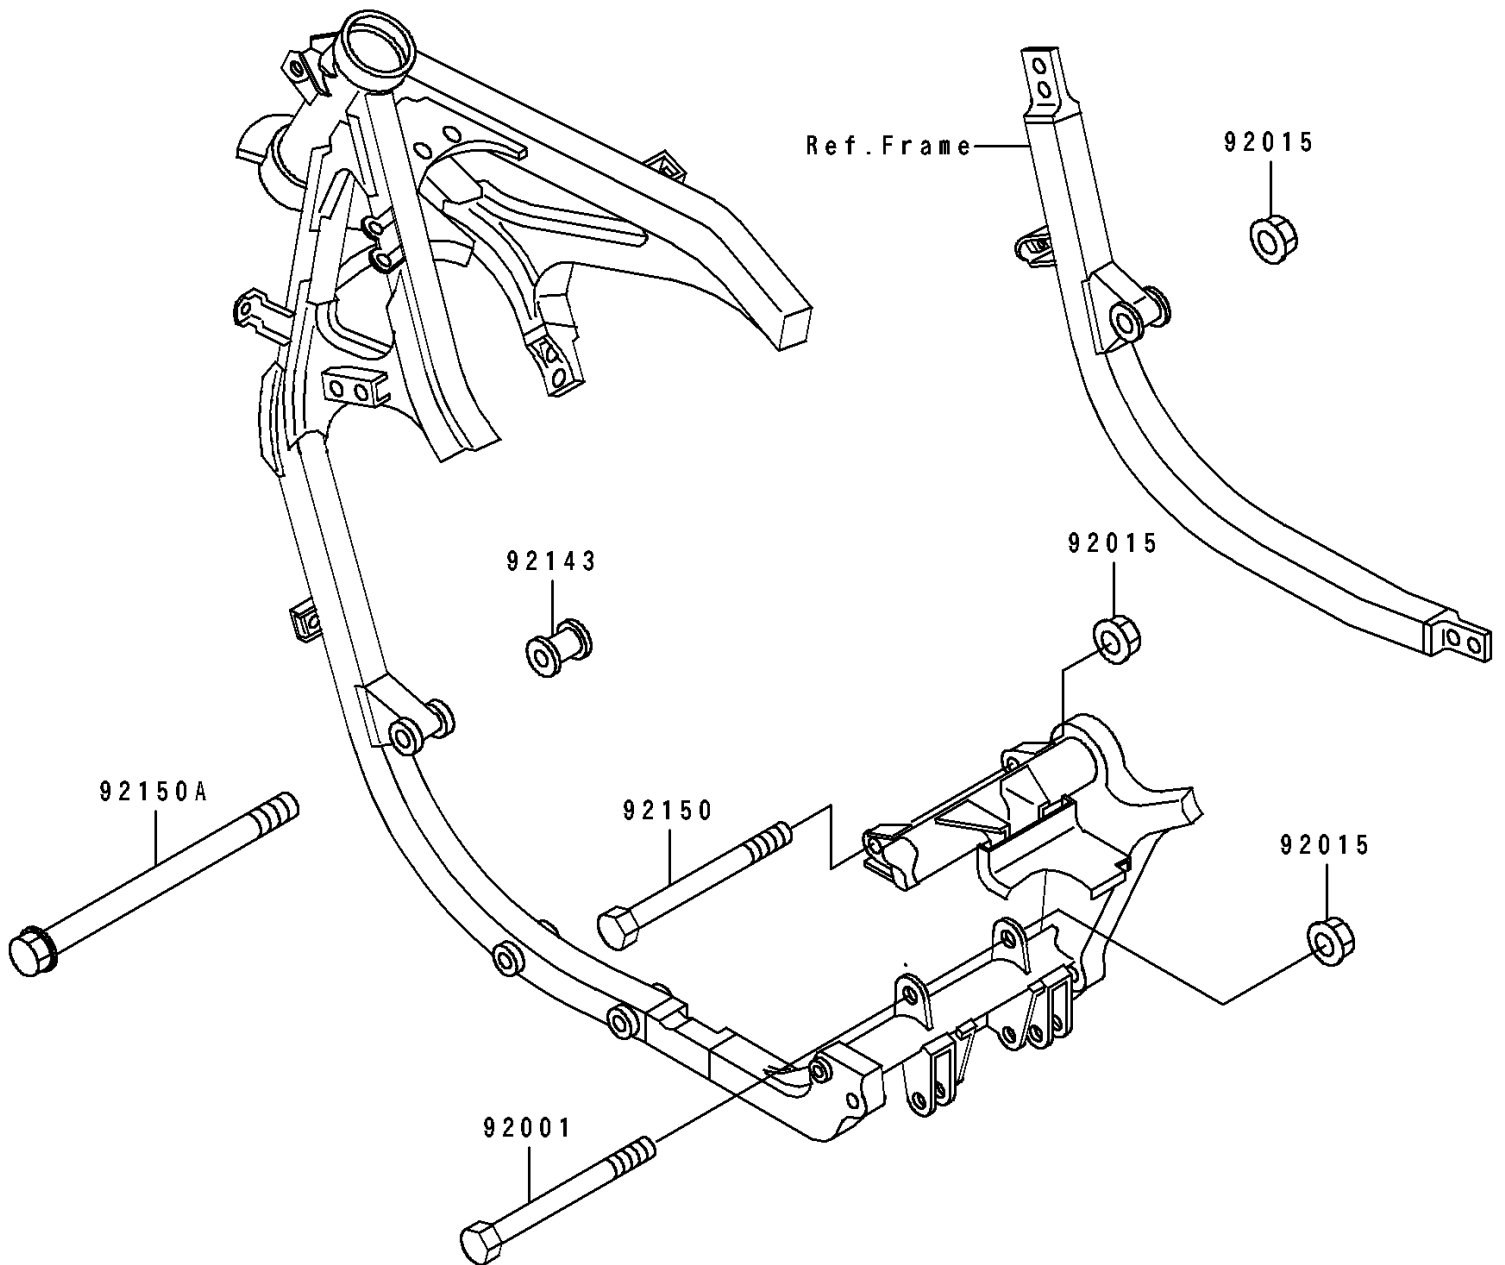

1992 EX500

PARTS DIAGRAM

Frame Fittings

F 2131

1992 EX500

PARTS LIST

Frame Fittings

ITEM NAME	PART NUMBER	QUANTITY
-----------	-------------	----------
