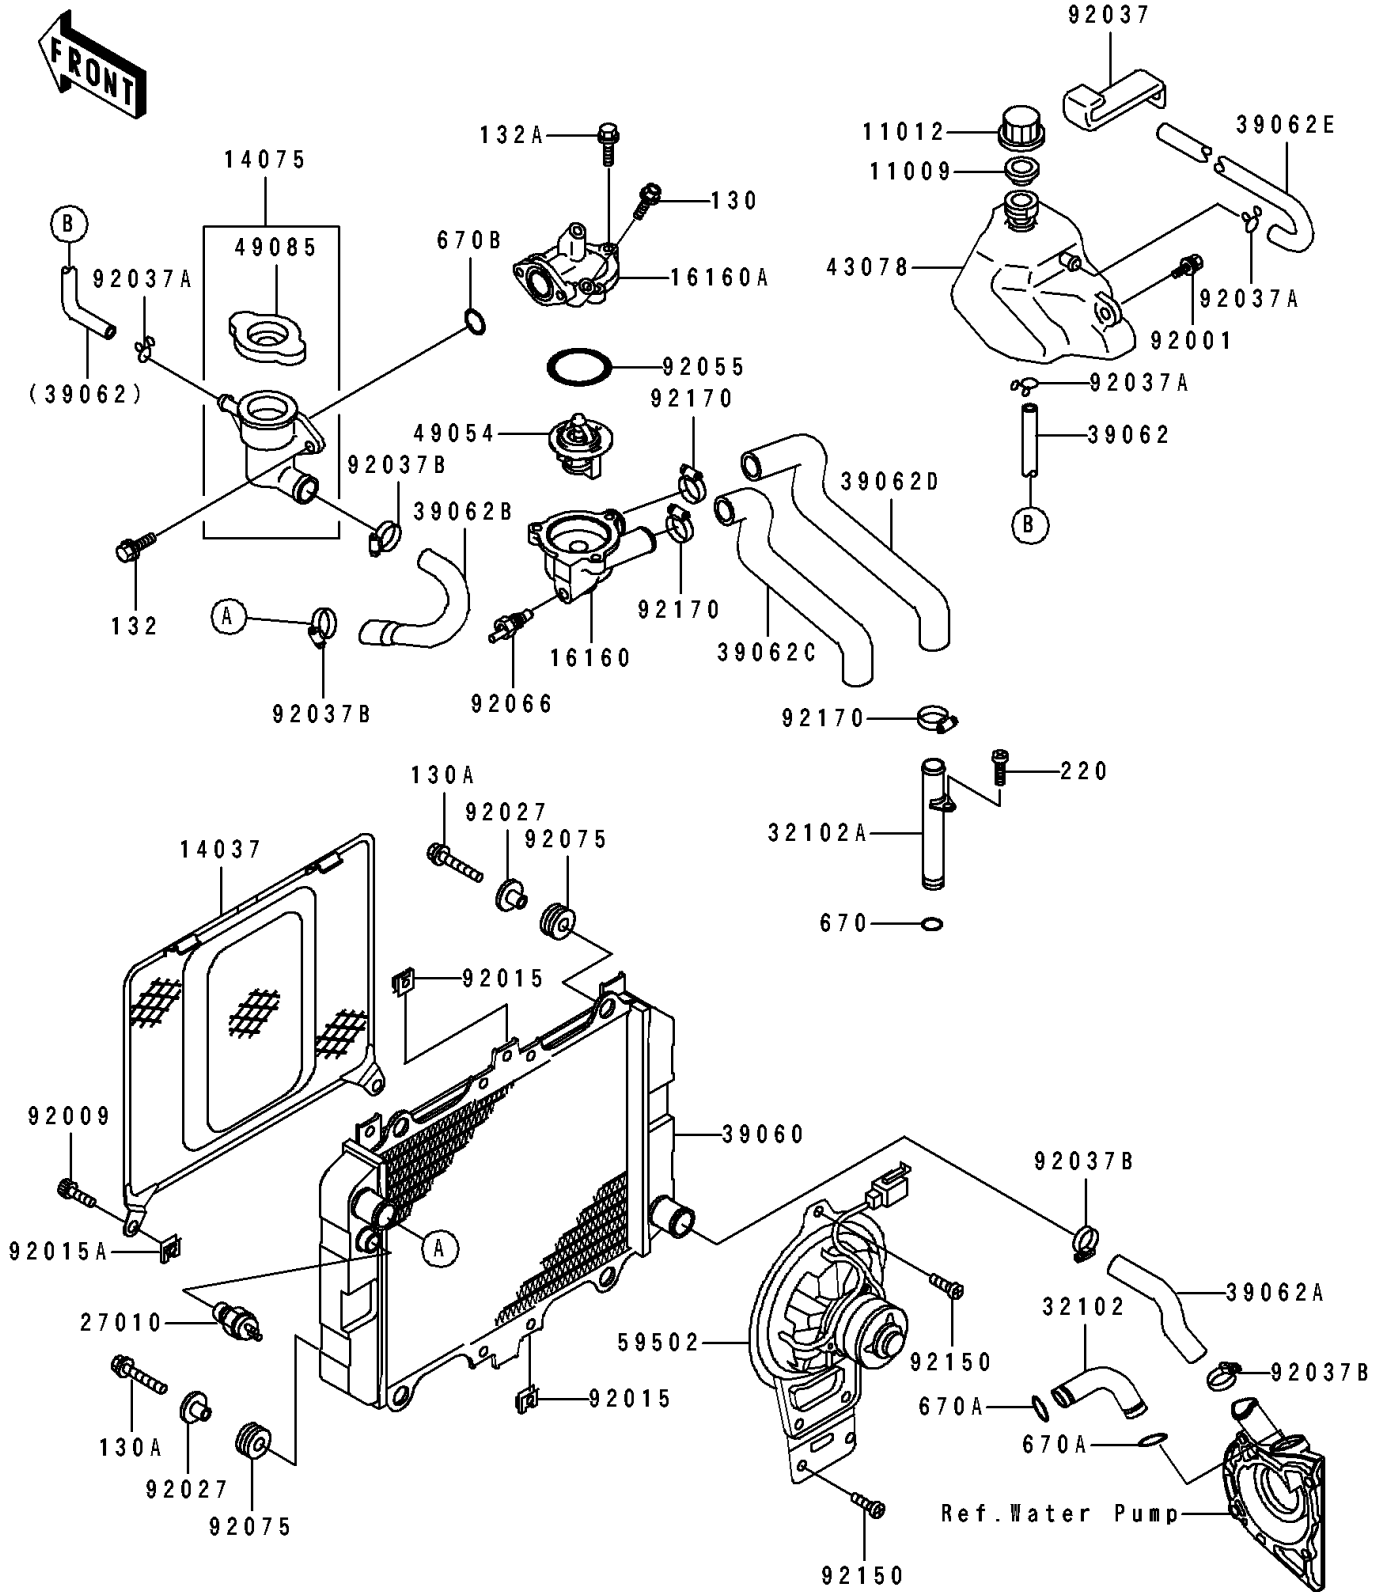

1992 EX500

PARTS DIAGRAM

Radiator/Fan/Water Pump

E3032

1992 EX500

PARTS LIST

Radiator/Fan/Water Pump

ITEM NAME

PART NUMBER

QUANTITY
