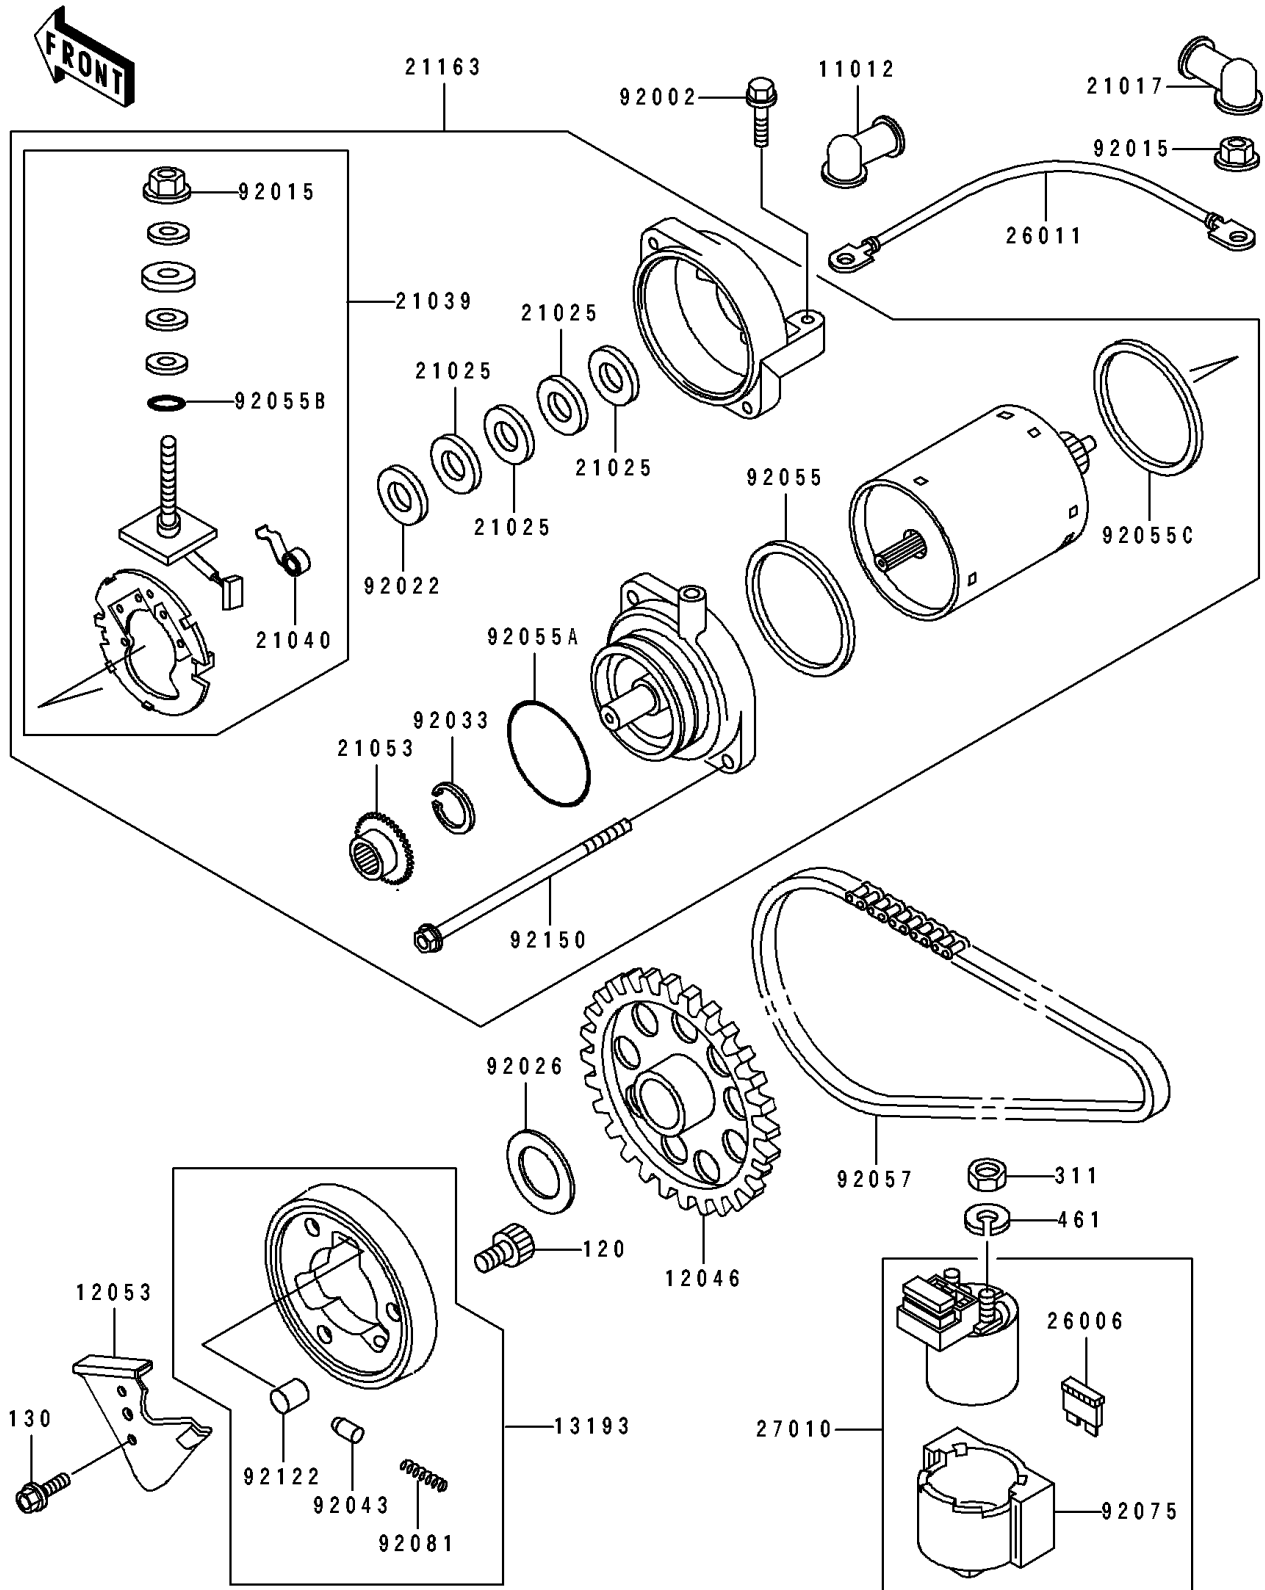

1992 EX500

PARTS DIAGRAM

Starter Motor

E1840

1992 EX500

PARTS LIST

Starter Motor

ITEM NAME

PART NUMBER

QUANTITY
