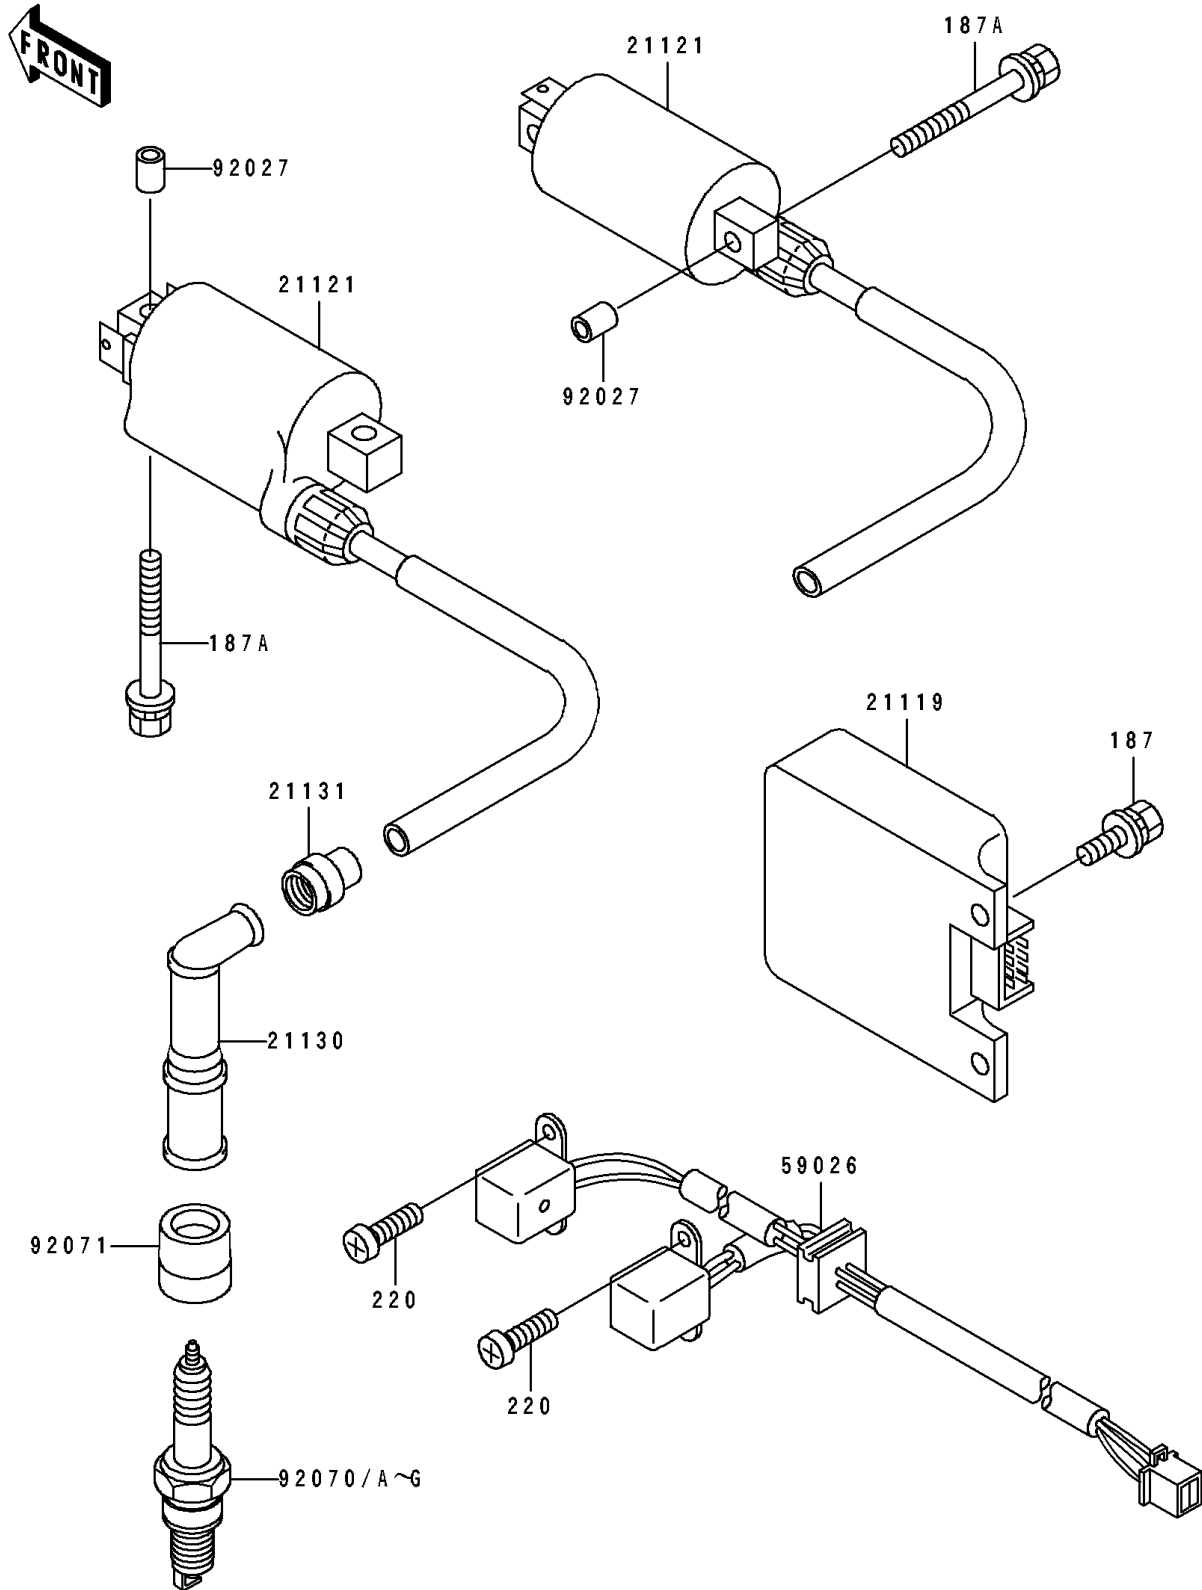

1993 EX500

PARTS DIAGRAM

Ignition System

E 1830

1993 EX500

PARTS LIST

Ignition System

Kawasaki

Let the Good Times Roll®

ITEM NAME

PART NUMBER

QUANTITY
