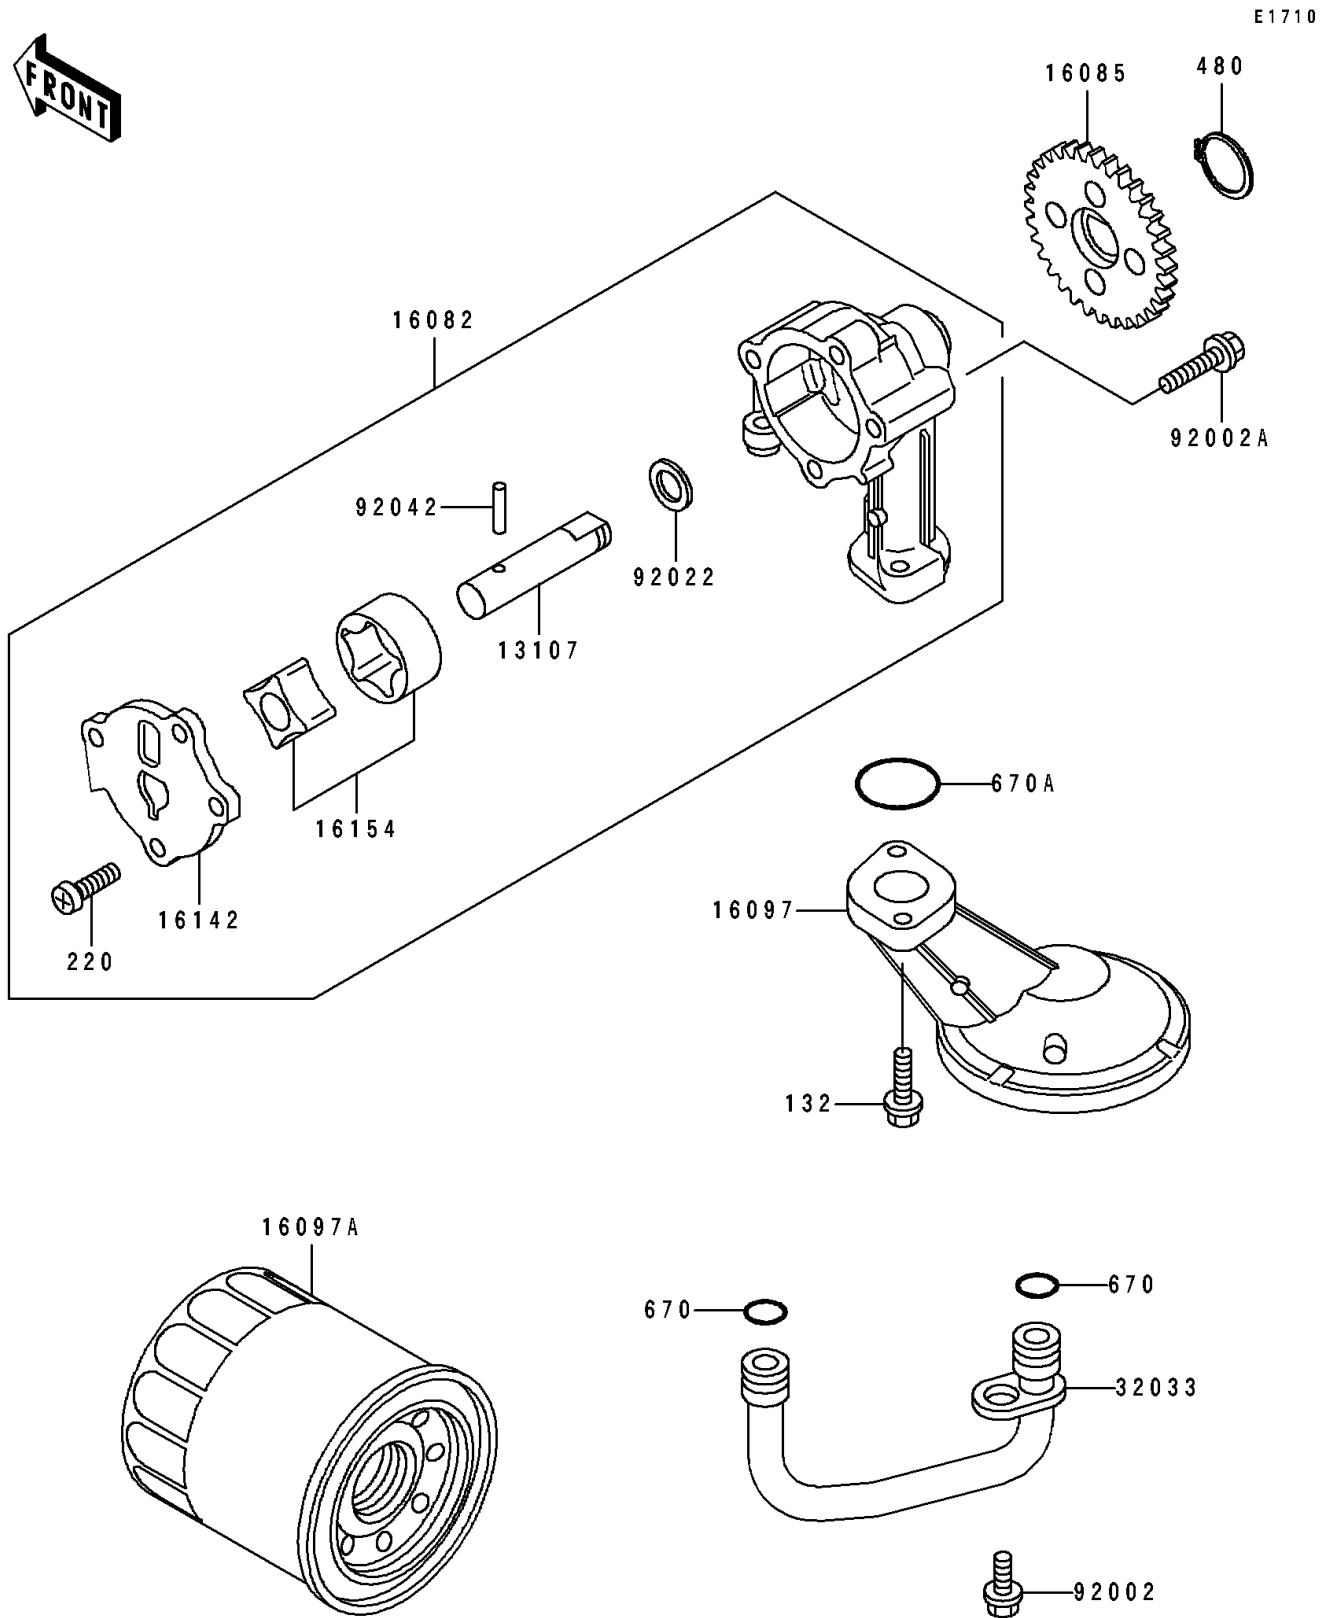

1992 EX500

PARTS DIAGRAM

Oil Pump/Oil Filter

1992 EX500

PARTS LIST

Oil Pump/Oil Filter

Kawasaki

Let the Good Times Roll®

ITEM NAME

PART NUMBER

QUANTITY
