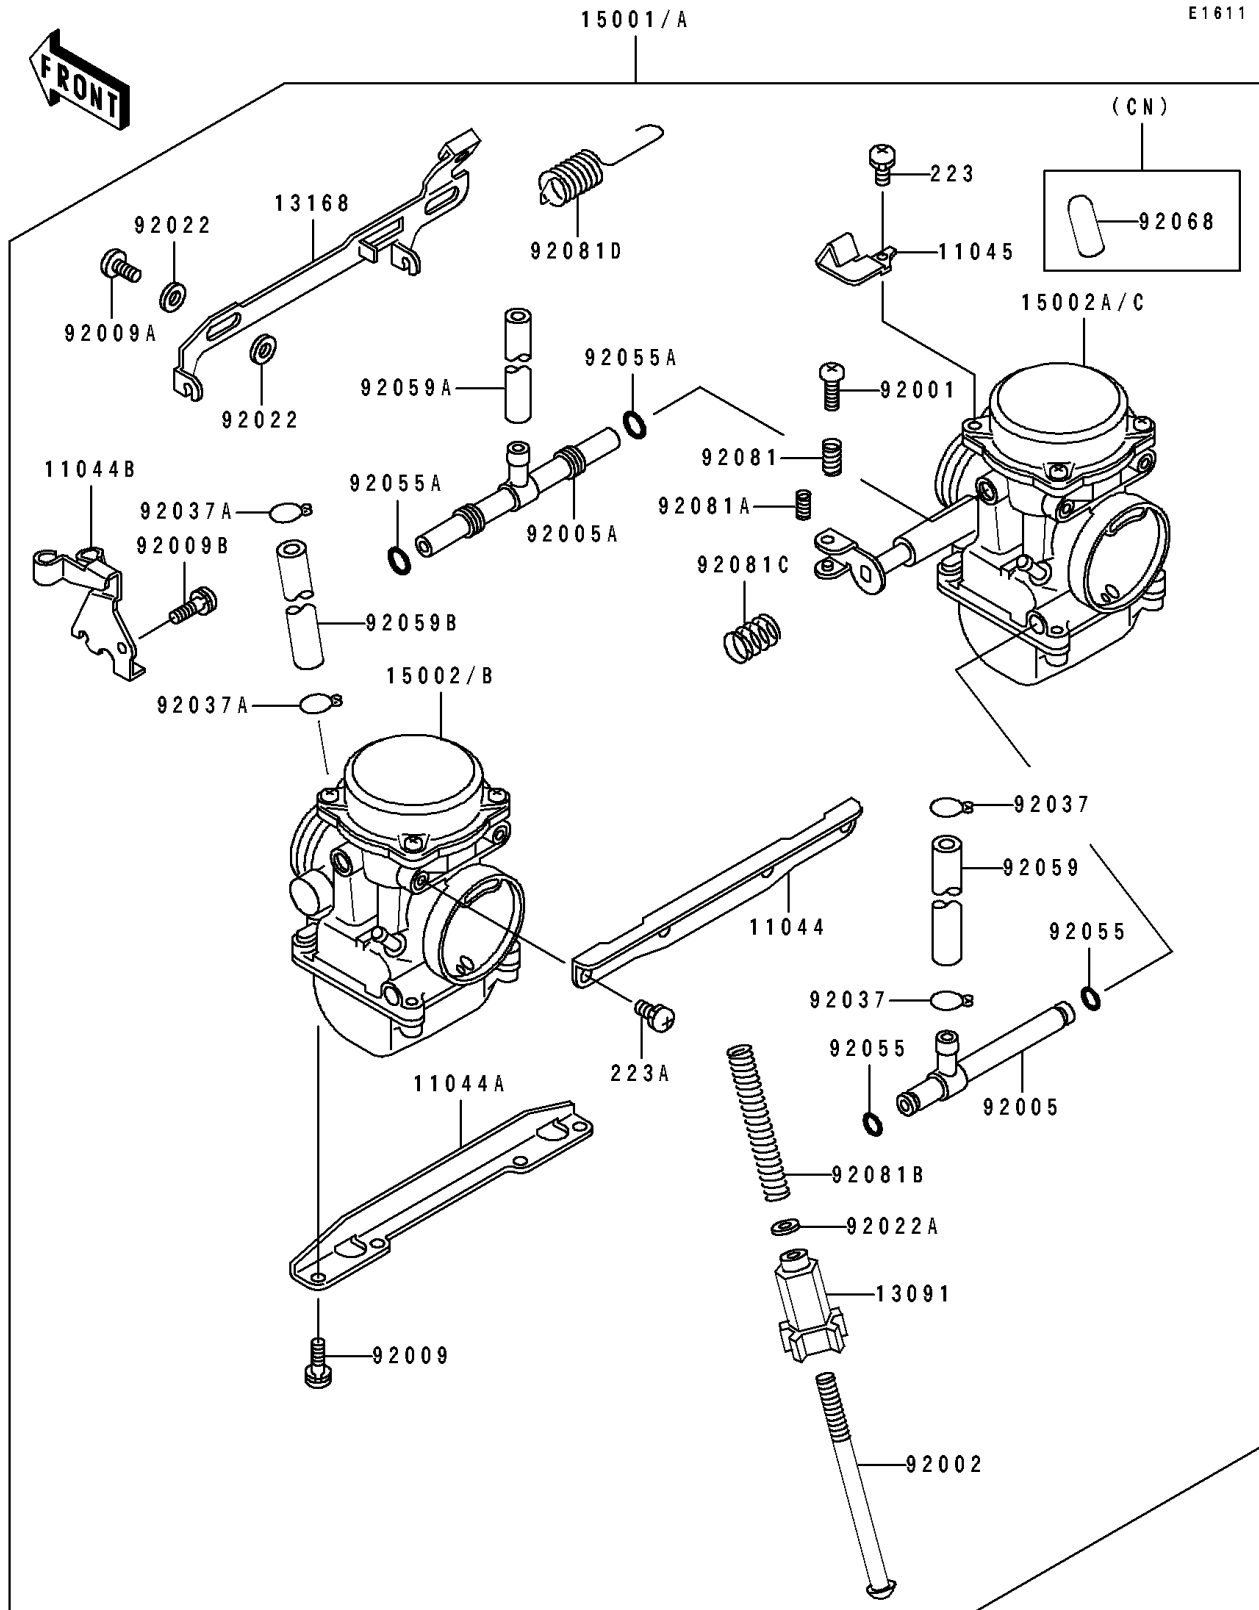

1991 EX500

PARTS DIAGRAM

Carburetor

1991 EX500

PARTS LIST

Carburetor

ITEM NAME	PART NUMBER	QUANTITY
BRACKET,CARBURETOR STAY,UPP (Ref # 11044)	11044-1313	1
BRACKET,CARBURETOR STAY,6MM (Ref # 11044A)	11044-1314	1
BRACKET,THROTTLE CABLE (Ref # 11044B)	11044-1546	1
BRACKET,STARTER LEVER (Ref # 11045)	11045-1824	1
HOLDER,THROTTLE STOP SCREW (Ref # 13091)	13091-1382	1
LEVER (Ref # 13168)	13168-1360	1
CARBURETOR-ASSY (Ref # 15001)	15001-1334	1
CARBURETOR-ASSY (Ref # 15001A)	15001-1335	1
CARBURETOR,LH (Ref # 15002)	15002-1492	1
CARBURETOR,RH (Ref # 15002A)	15002-1493	1
CARBURETOR,LH (Ref # 15002B)	15002-1494	1
CARBURETOR,RH (Ref # 15002C)	15002-1495	1
BOLT,THROTTLE ADJUST (Ref # 92001)	92001-1998	1
BOLT,THROTTLE STOP SCREW (Ref # 92002)	92002-1552	1
FITTING (Ref # 92005)	92005-1133	1
FITTING (Ref # 92005A)	92005-1134	1
SCREW,6X16 (Ref # 92009)	92009-1129	4
SCREW (Ref # 92009A)	92009-1262	2
SCREW,5X10 (Ref # 92009B)	92009-1365	1
WASHER,6.1X11X0.8,POLYACETAL (Ref # 92022)	92022-1199	4
WASHER,PLAIN,STOP SPRING (Ref # 92022A)	92022-1480	1
CLAMP,FUEL TUBE (Ref # 92037)	92037-1075	2
CLAMP,TUBE (Ref # 92037A)	92037-1477	2
RING-O (Ref # 92055)	92055-1004	2
RING-O,FUEL FITTING (Ref # 92055A)	92055-1223	2
TUBE,FUEL,7.3X12.5X220 (Ref # 92059)	92059-1236	1
TUBE,6.5X9.5X500 (Ref # 92059A)	92059-1465	1
TUBE,5X9X140 (Ref # 92059B)	92059-1634	1
PLUG,12X25 (Ref # 92068)	92068-006	1

1991 EX500

PARTS LIST

Carburetor

ITEM NAME	PART NUMBER	QUANTITY
SPRING,THROTTLE ADJUST UPP (Ref # 92081)	92081-1620	1
SPRING,THROTTLE ADJUST LWR (Ref # 92081A)	92081-1621	1
SPRING,THROTTLE STOP SCREW (Ref # 92081B)	92081-1875	1
SPRING (Ref # 92081C)	92081-1876	1
SPRING,STARTER LEVER (Ref # 92081D)	92081-1893	1
SCREW-PAN-WS-CROS (Ref # 223)	223C0420	1
SCREW-PAN-WS-CROS (Ref # 223A)	223C0510	4