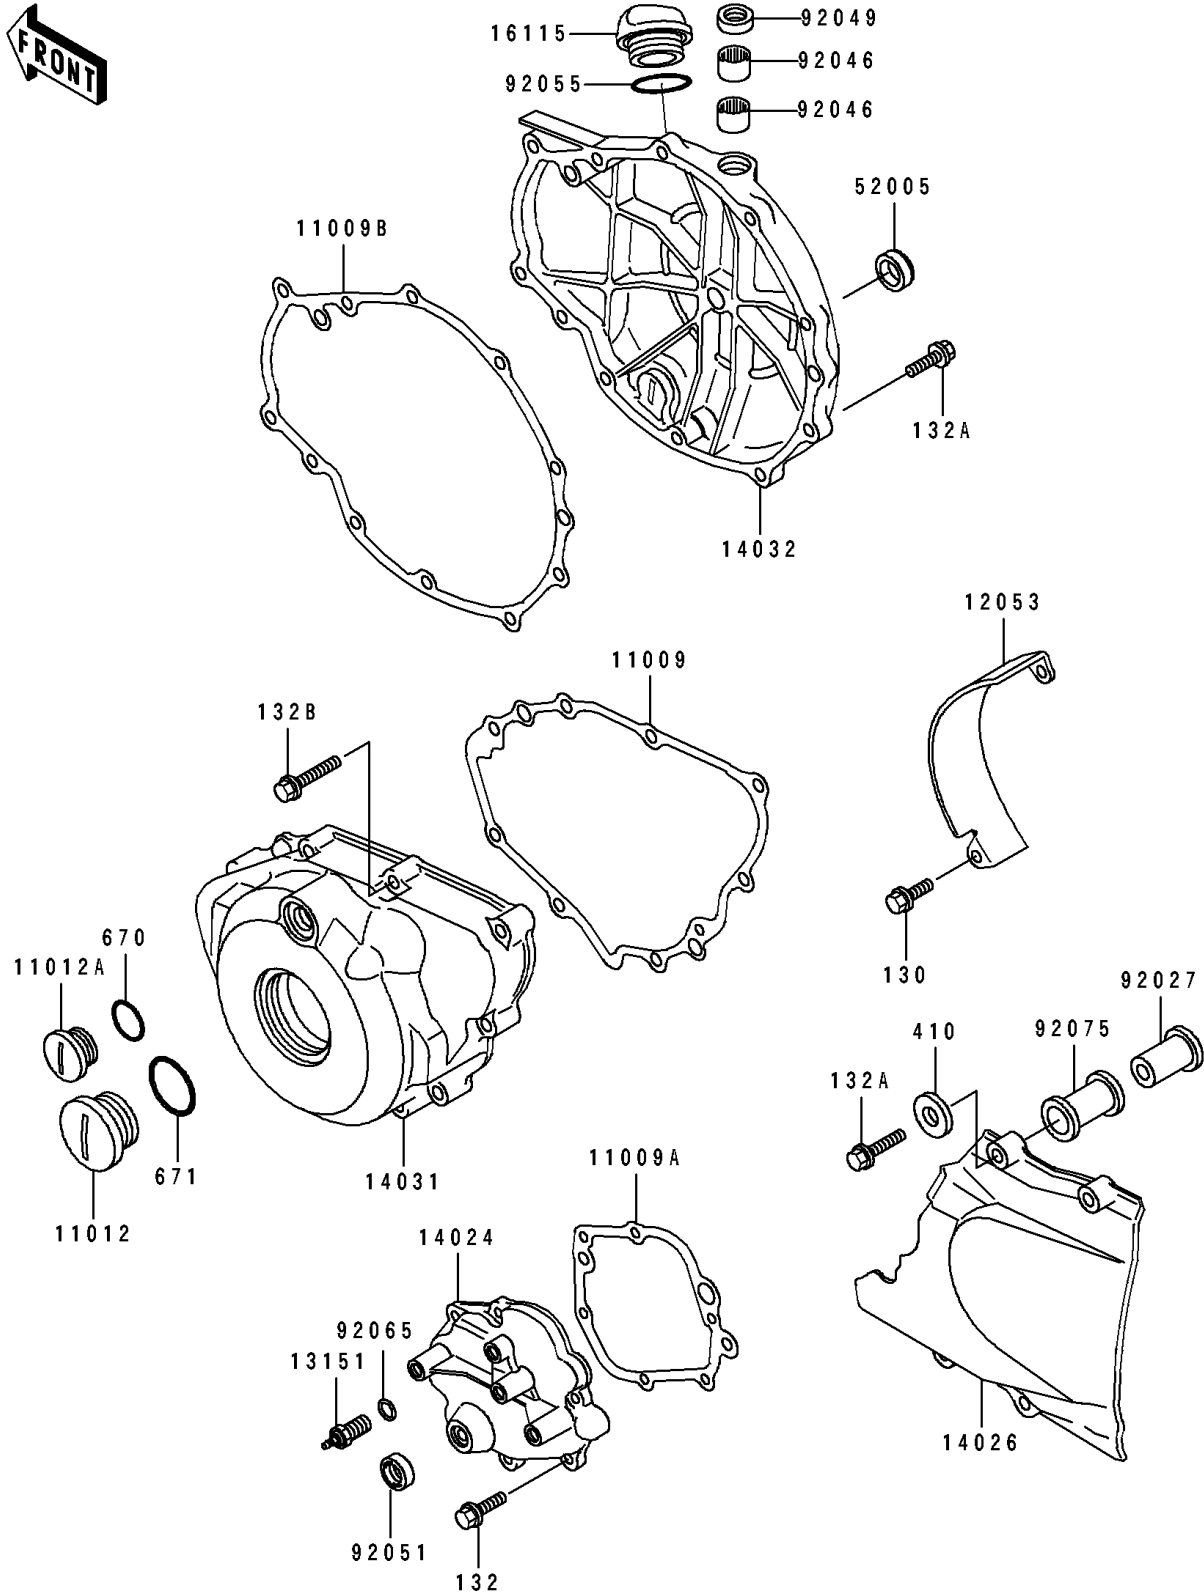

1992 EX500

PARTS DIAGRAM

Engine Covers

E1431

1992 EX500

PARTS LIST

Engine Covers

Kawasaki

Let the Good Times Roll®

ITEM NAME

PART NUMBER

QUANTITY
