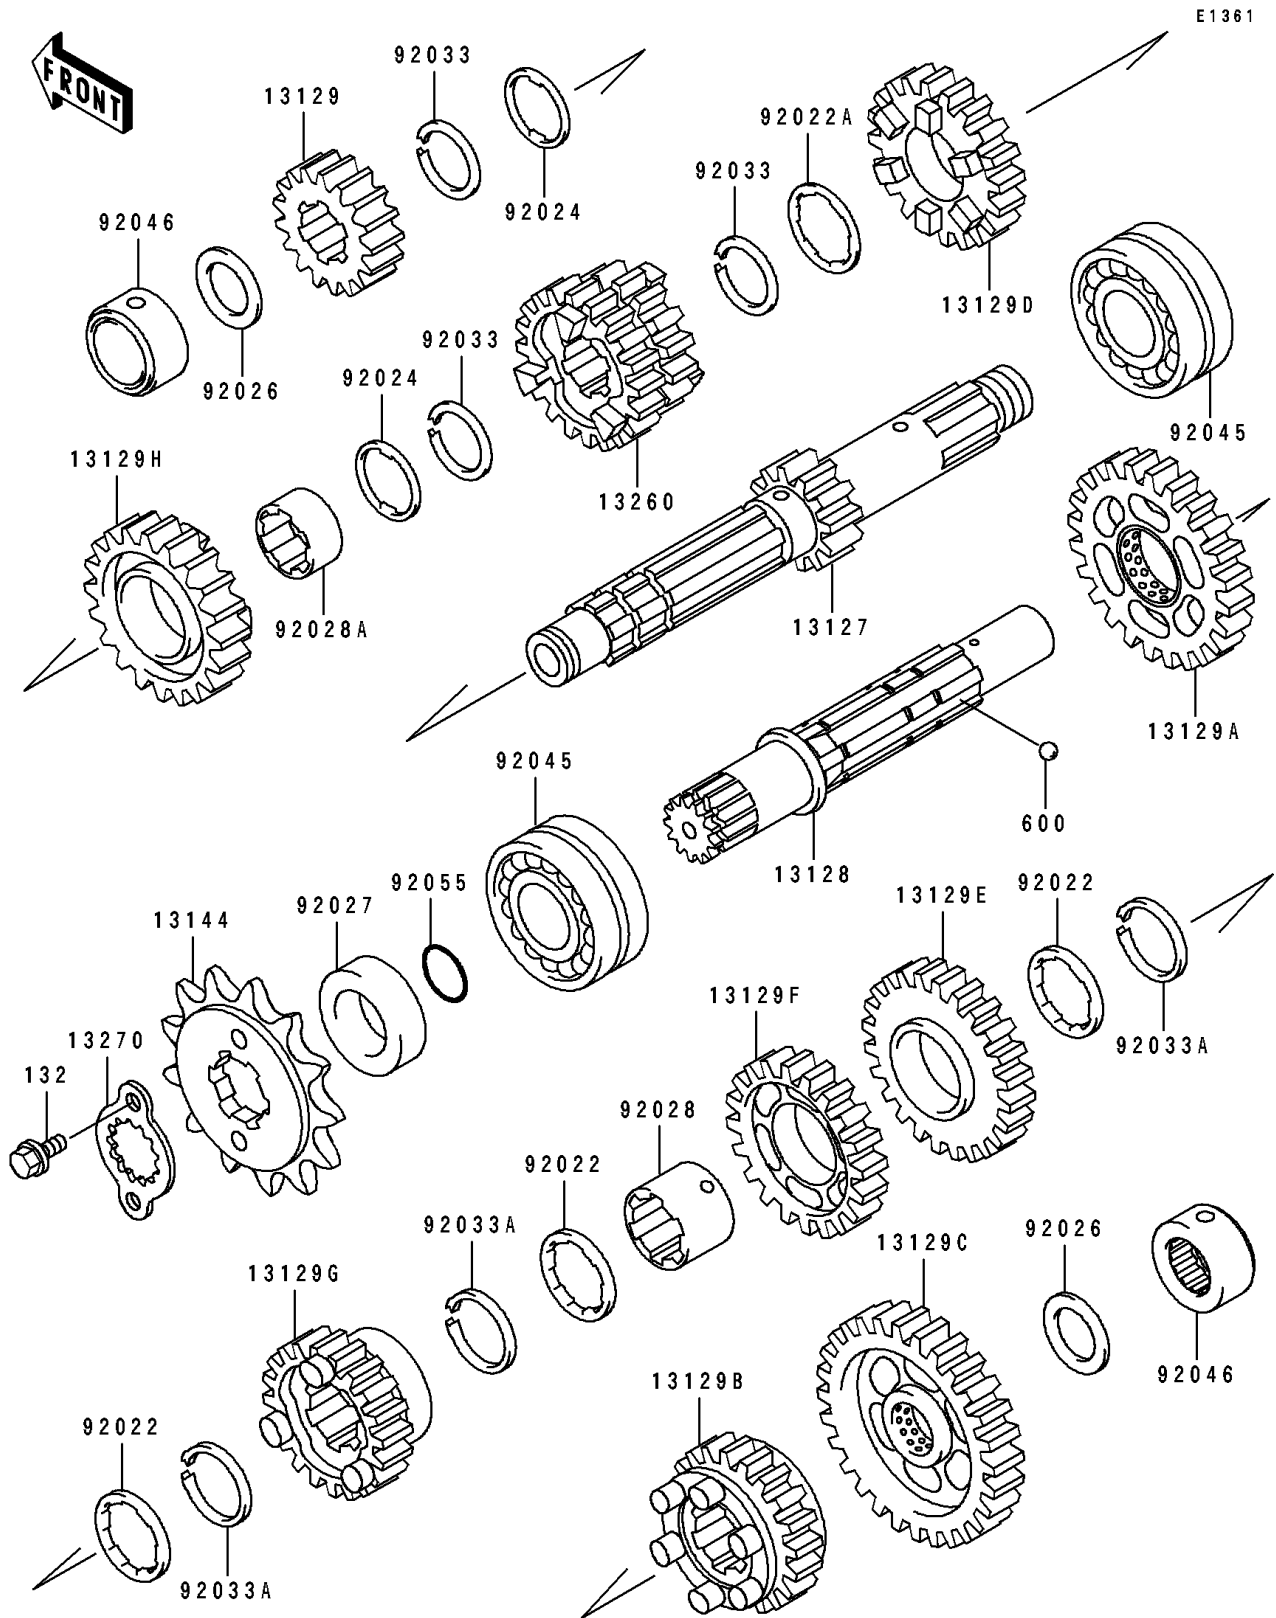

1992 EX500

PARTS DIAGRAM

Transmission