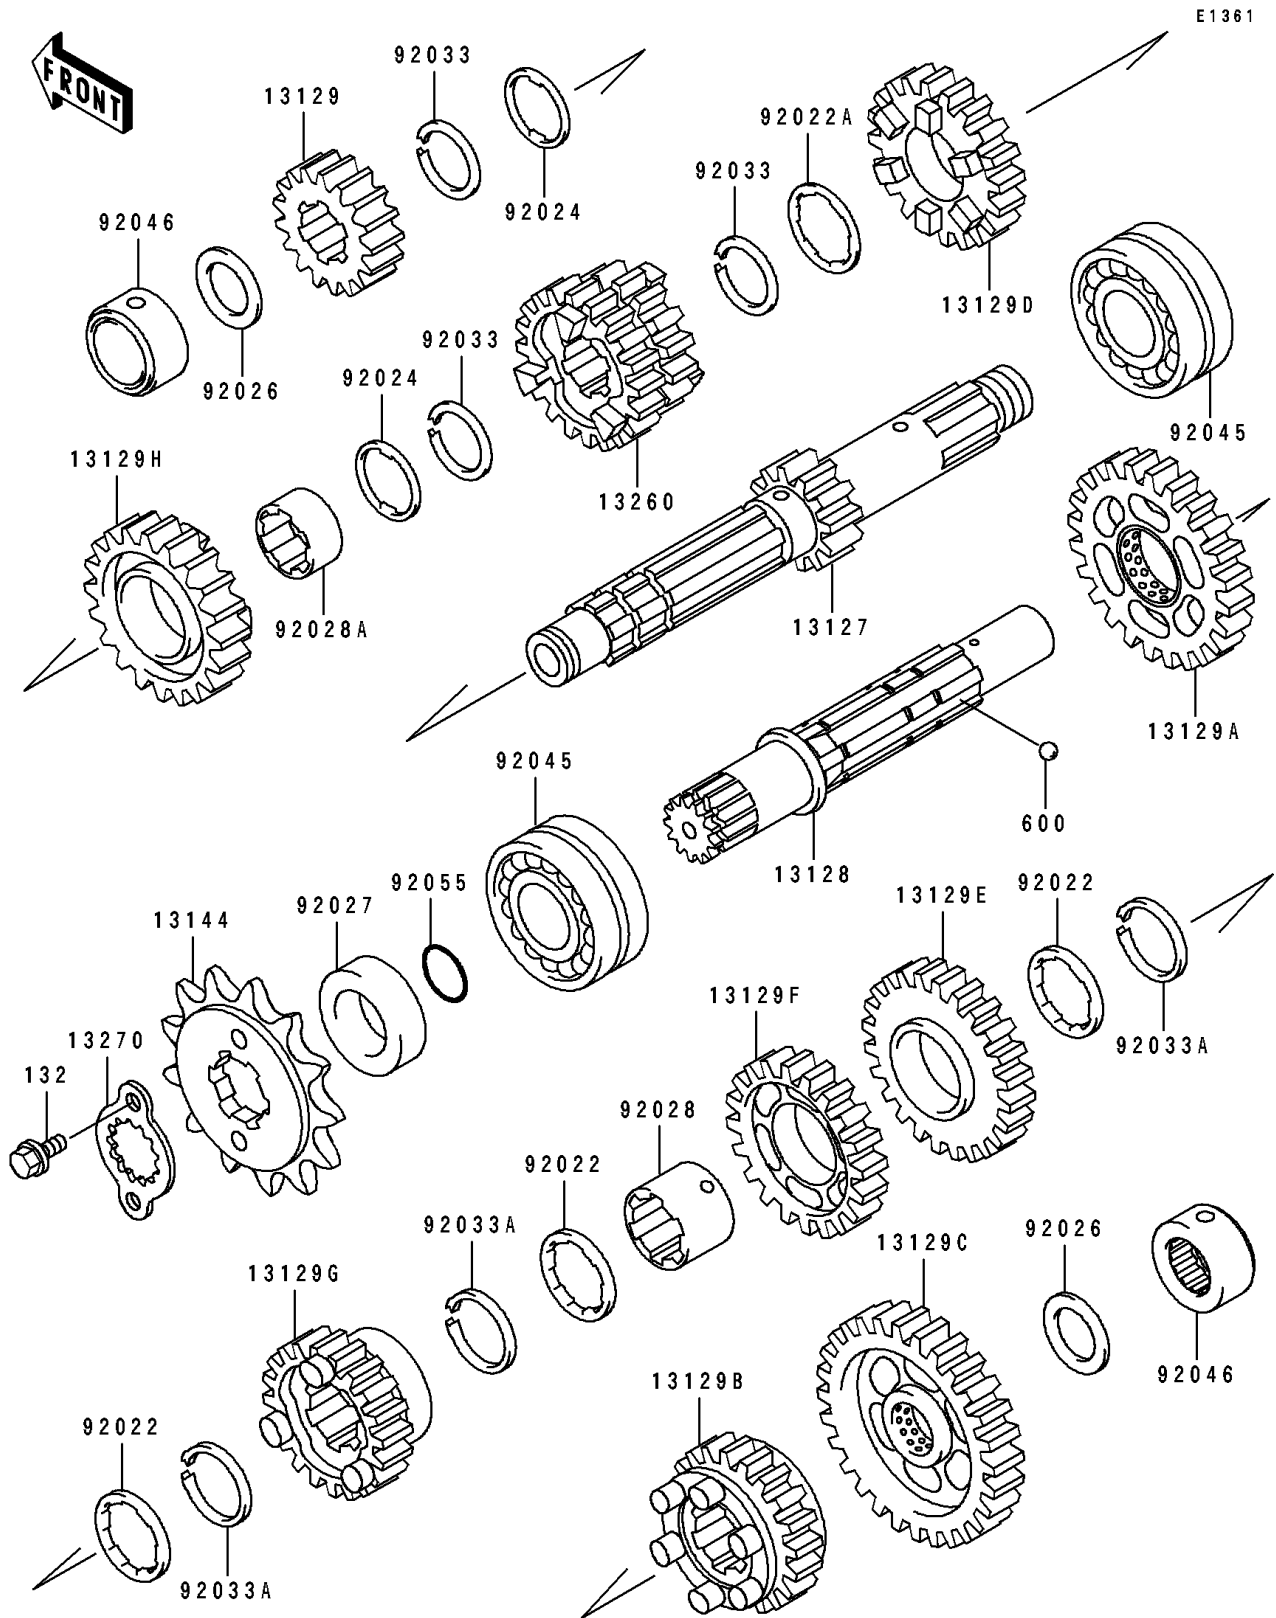

## PARTS DIAGRAM

# 1992 EX500

## PARTS LIST

### Transmission

**Kawasaki**

Let the Good Times Roll®

**ITEM NAME**

**PART NUMBER**

**QUANTITY**

---