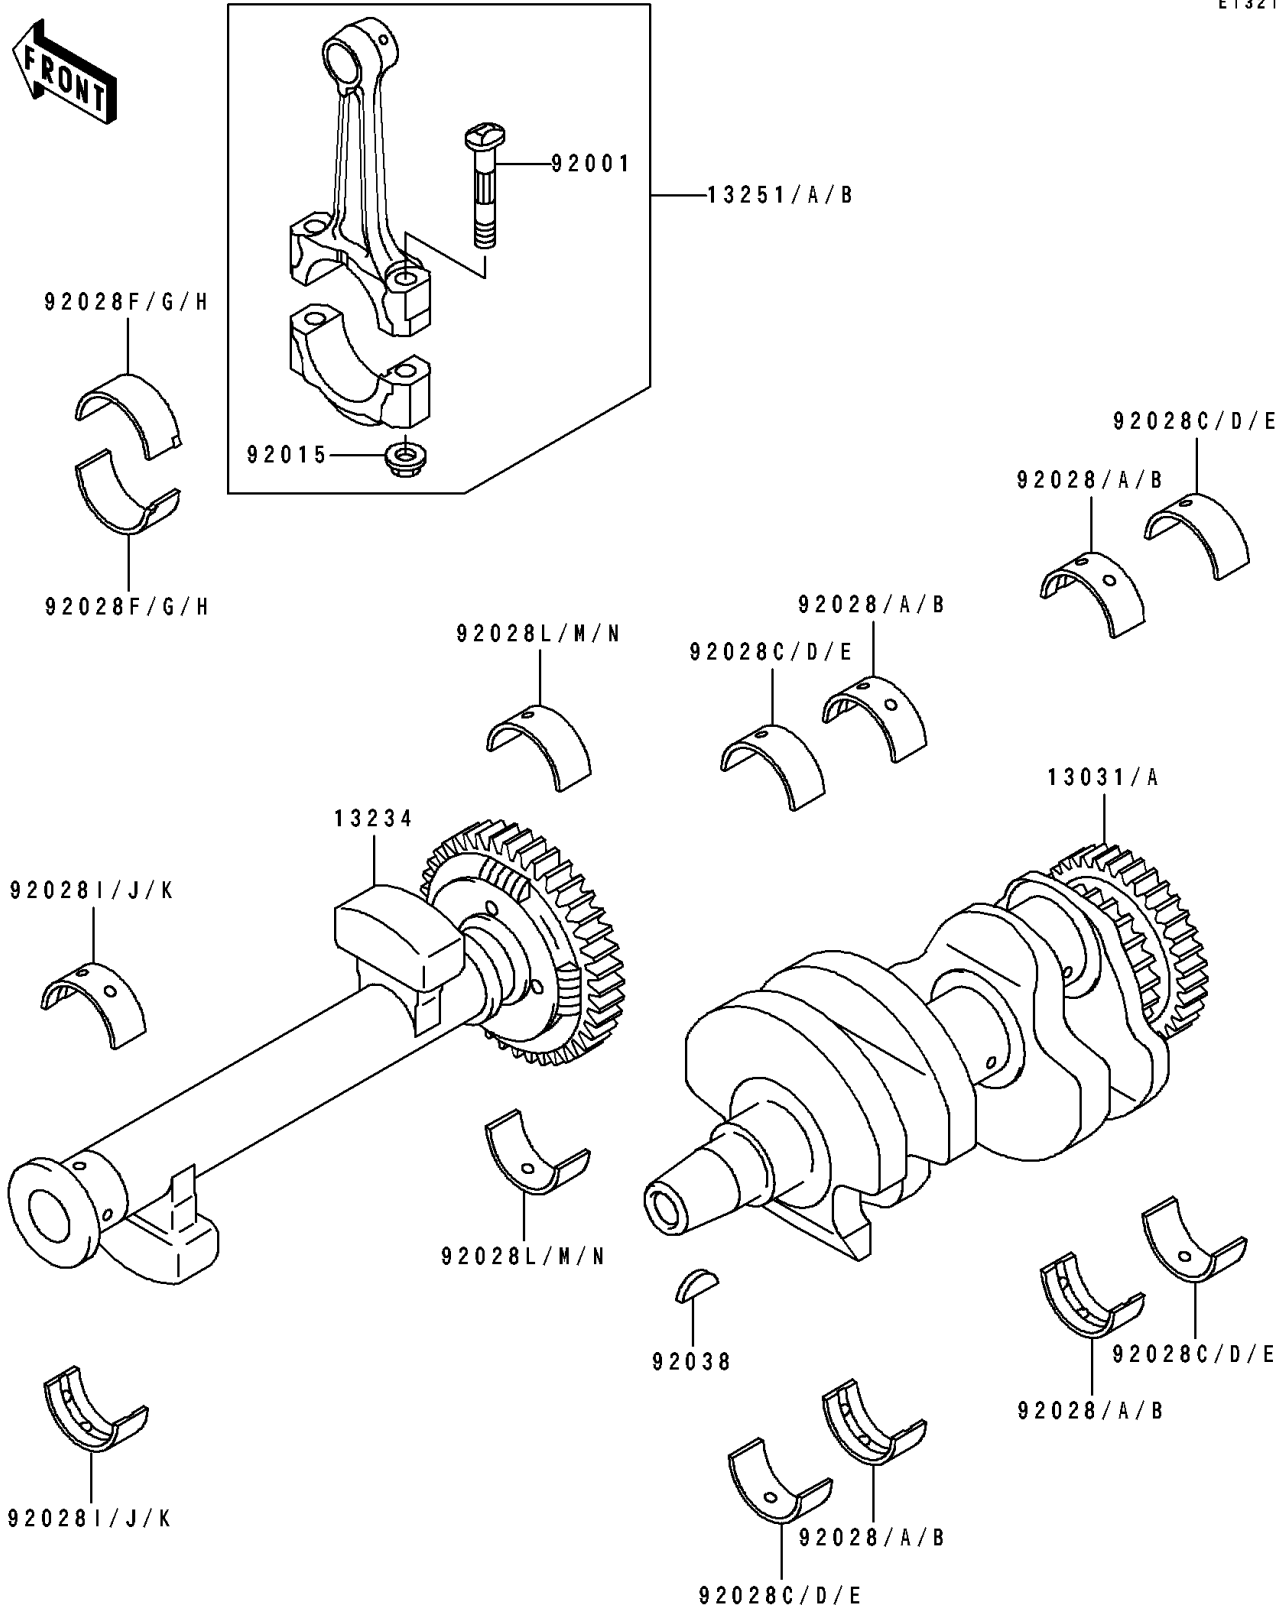

1992 EX500

PARTS DIAGRAM

Crankshaft

E1321

1992 EX500

PARTS LIST

Crankshaft

ITEM NAME

PART NUMBER

QUANTITY
