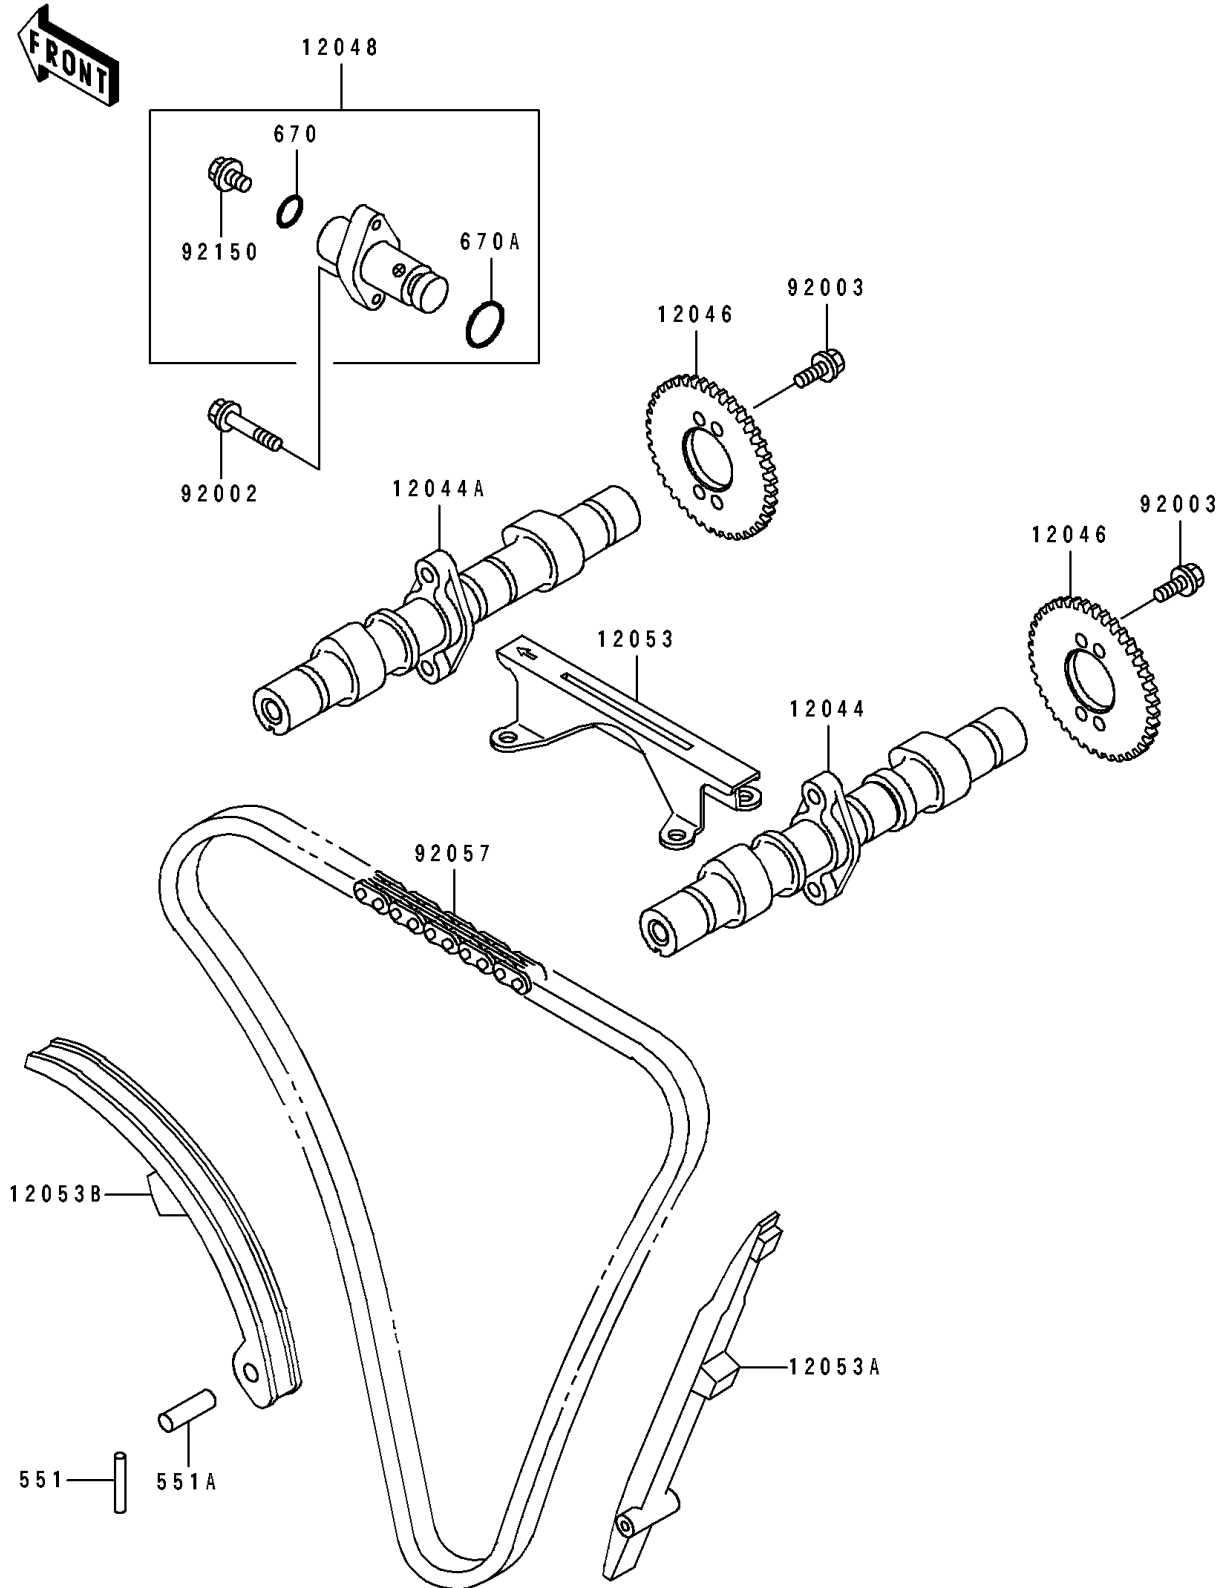

1992 EX500

PARTS DIAGRAM

Camshafts/Tensioner

E1230

1992 EX500

PARTS LIST

Camshafts/Tensioner

Kawasaki

Let the Good Times Roll®

ITEM NAME

PART NUMBER

QUANTITY
