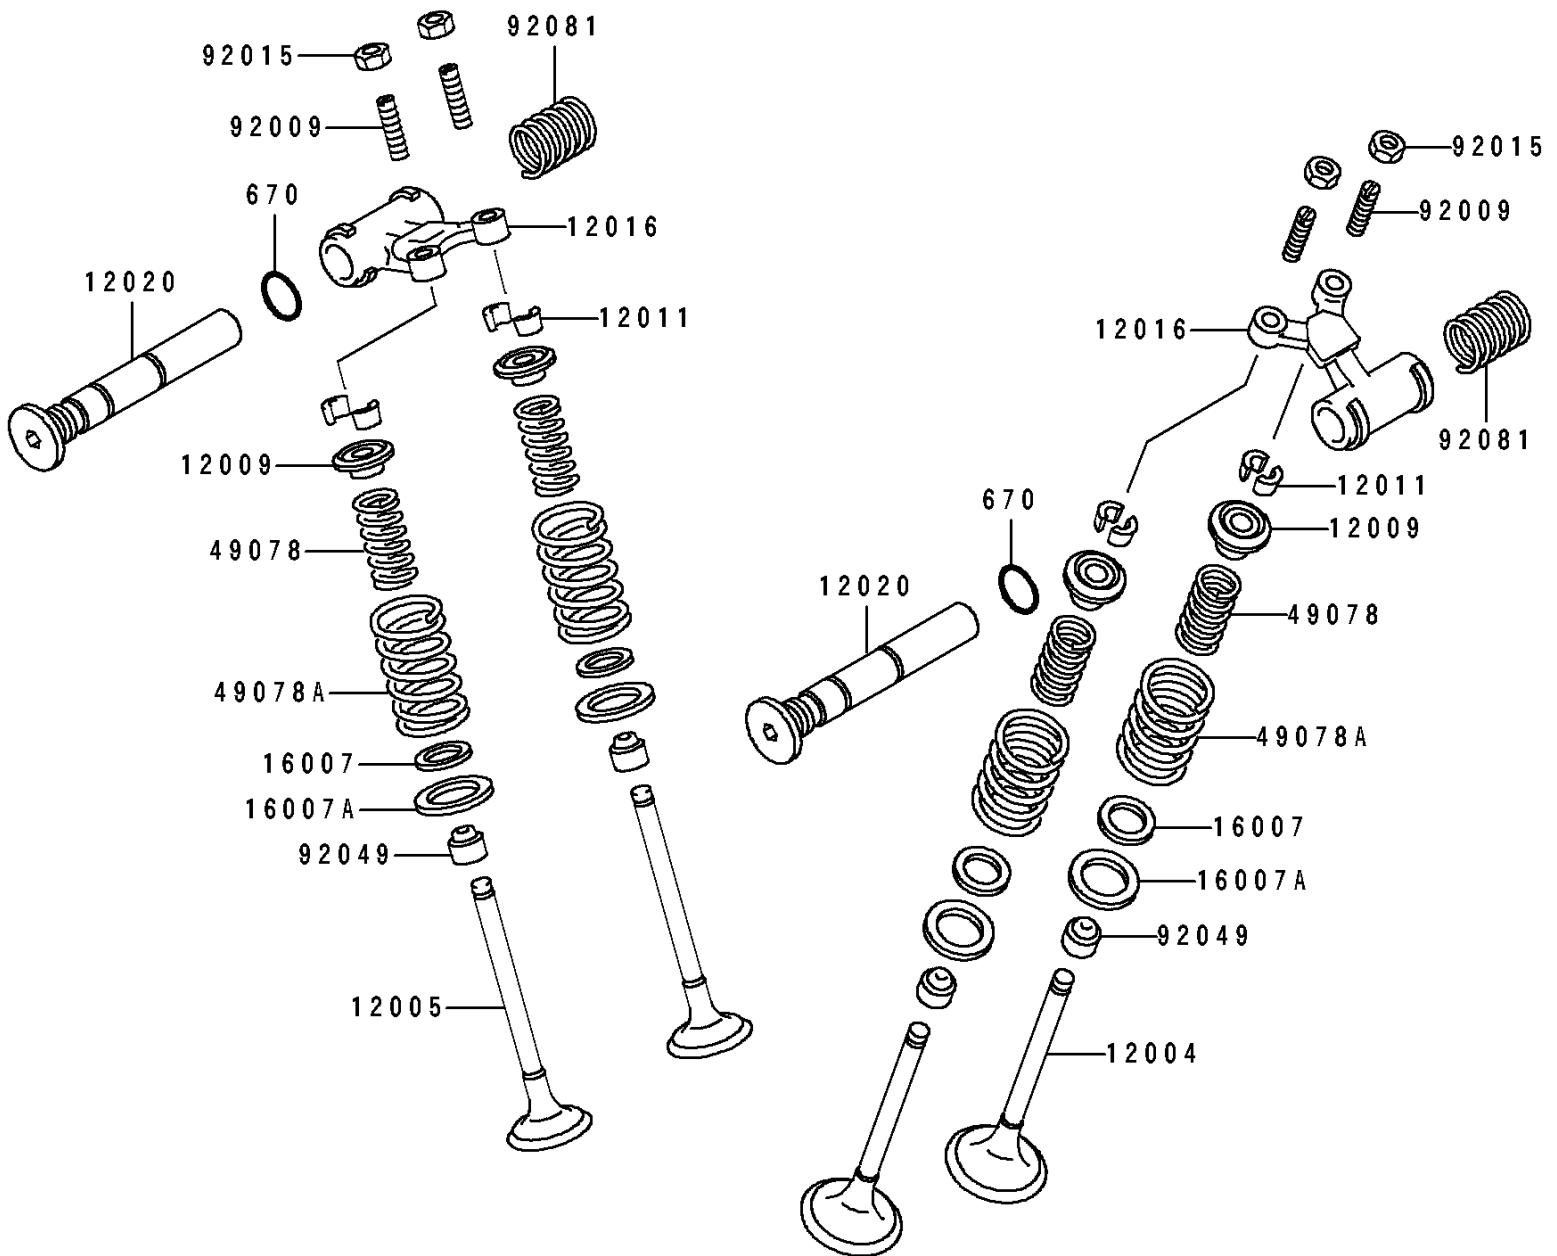

## PARTS DIAGRAM

### Rocker Arms/Valves

E1210

# 1993 EX500

## PARTS LIST