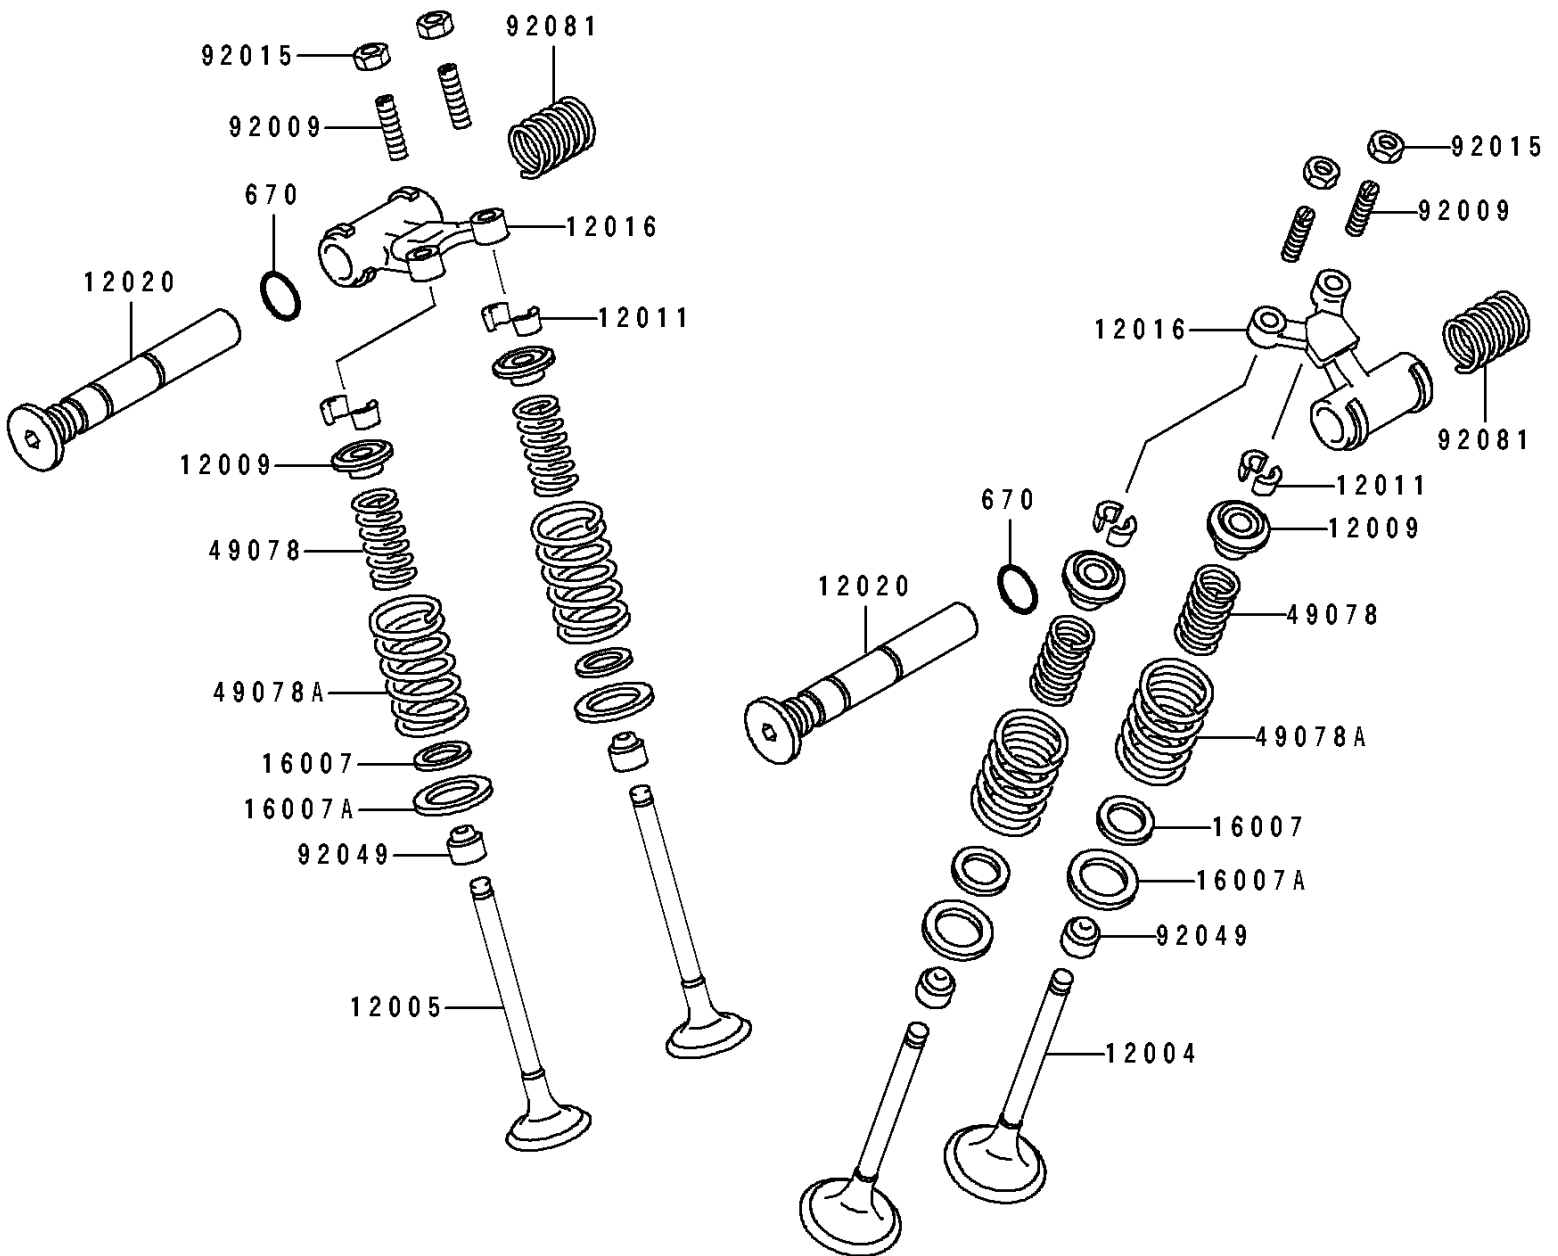

1992 EX500

PARTS DIAGRAM

Rocker Arms/Valves

E1210

1992 EX500

PARTS LIST

Rocker Arms/Valves

Kawasaki

Let the Good Times Roll®

ITEM NAME

PART NUMBER

QUANTITY
