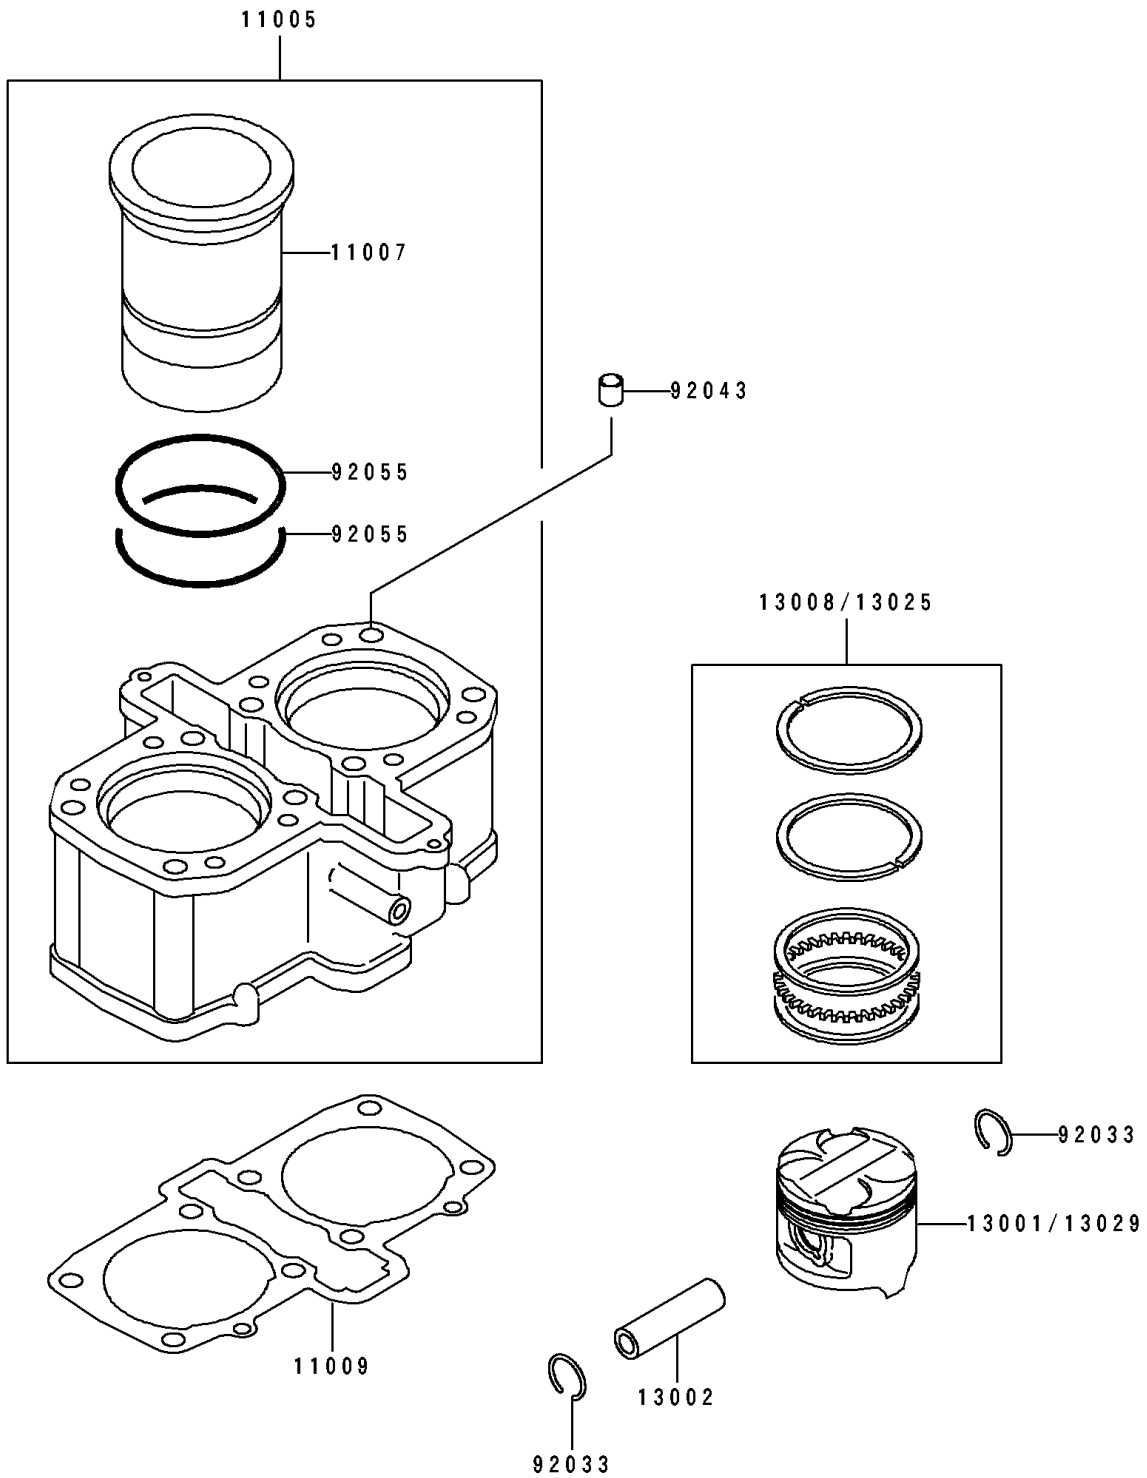

1992 EX500

PARTS DIAGRAM

Cylinder/Pistons

E1120

1992 EX500

PARTS LIST

Cylinder/Pistons

ITEM NAME	PART NUMBER	QUANTITY
CYLINDER-ENGINE (Ref # 11005)	11005-1517	1
LINER-CYLINDER (Ref # 11007)	11007-1096	2
GASKET,CYLINDER BASE (Ref # 11009)	11009-1640	1
PISTON-ENGINE,STD (Ref # 13001)	13001-1251	2
PIN-PISTON (Ref # 13002)	13002-1058	2
RING-SET-PISTON,STD (Ref # 13008)	13008-1084	2
RING-SET-PISTON L,O/S 0.50 (Ref # 13025)	13025-1084	AR
PISTON-ENGINE L,O/S 0.50 (Ref # 13029)	13029-1160	AR
RING-SNAP,20.5X1.2 (Ref # 92033)	92033-1099	4
PIN,11.5X14X14 (Ref # 92043)	92043-1279	2
RING-O (Ref # 92055)	92055-1247	4