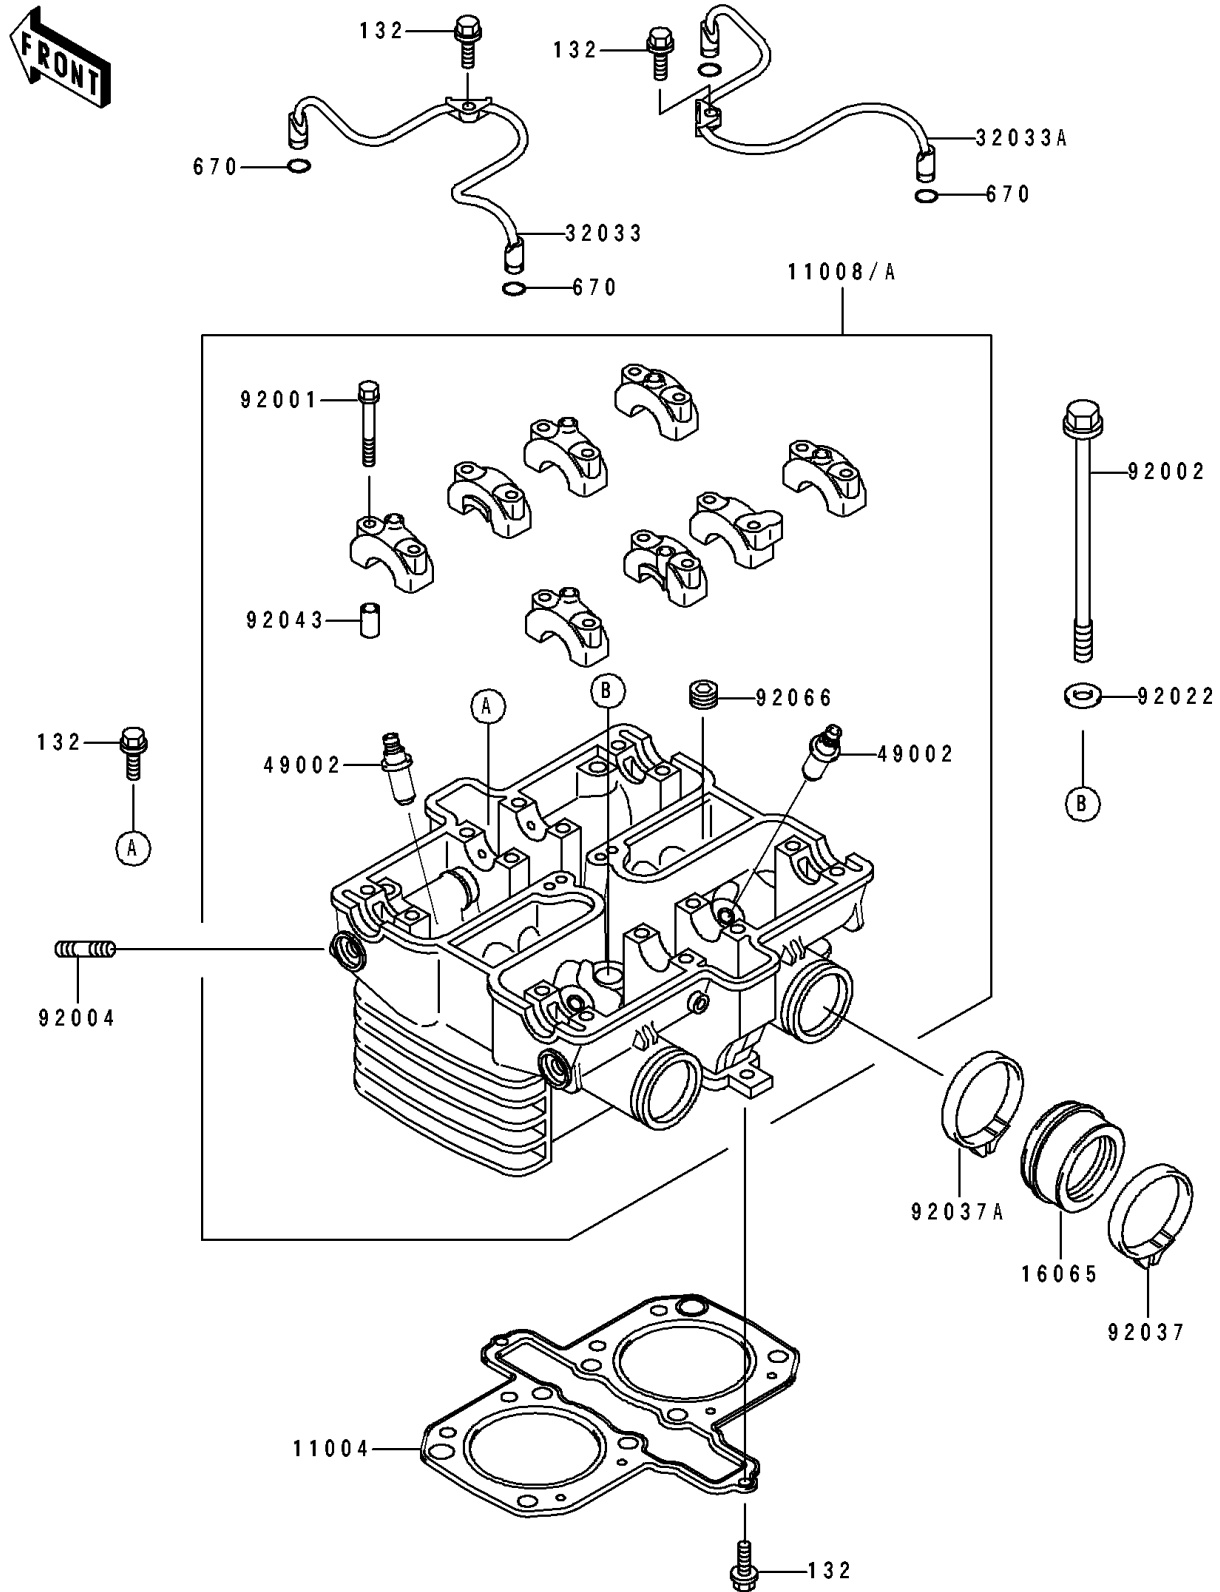

1992 EX500

PARTS DIAGRAM

Cylinder Head

E1111

1992 EX500

PARTS LIST

Cylinder Head

ITEM NAME

PART NUMBER

QUANTITY
