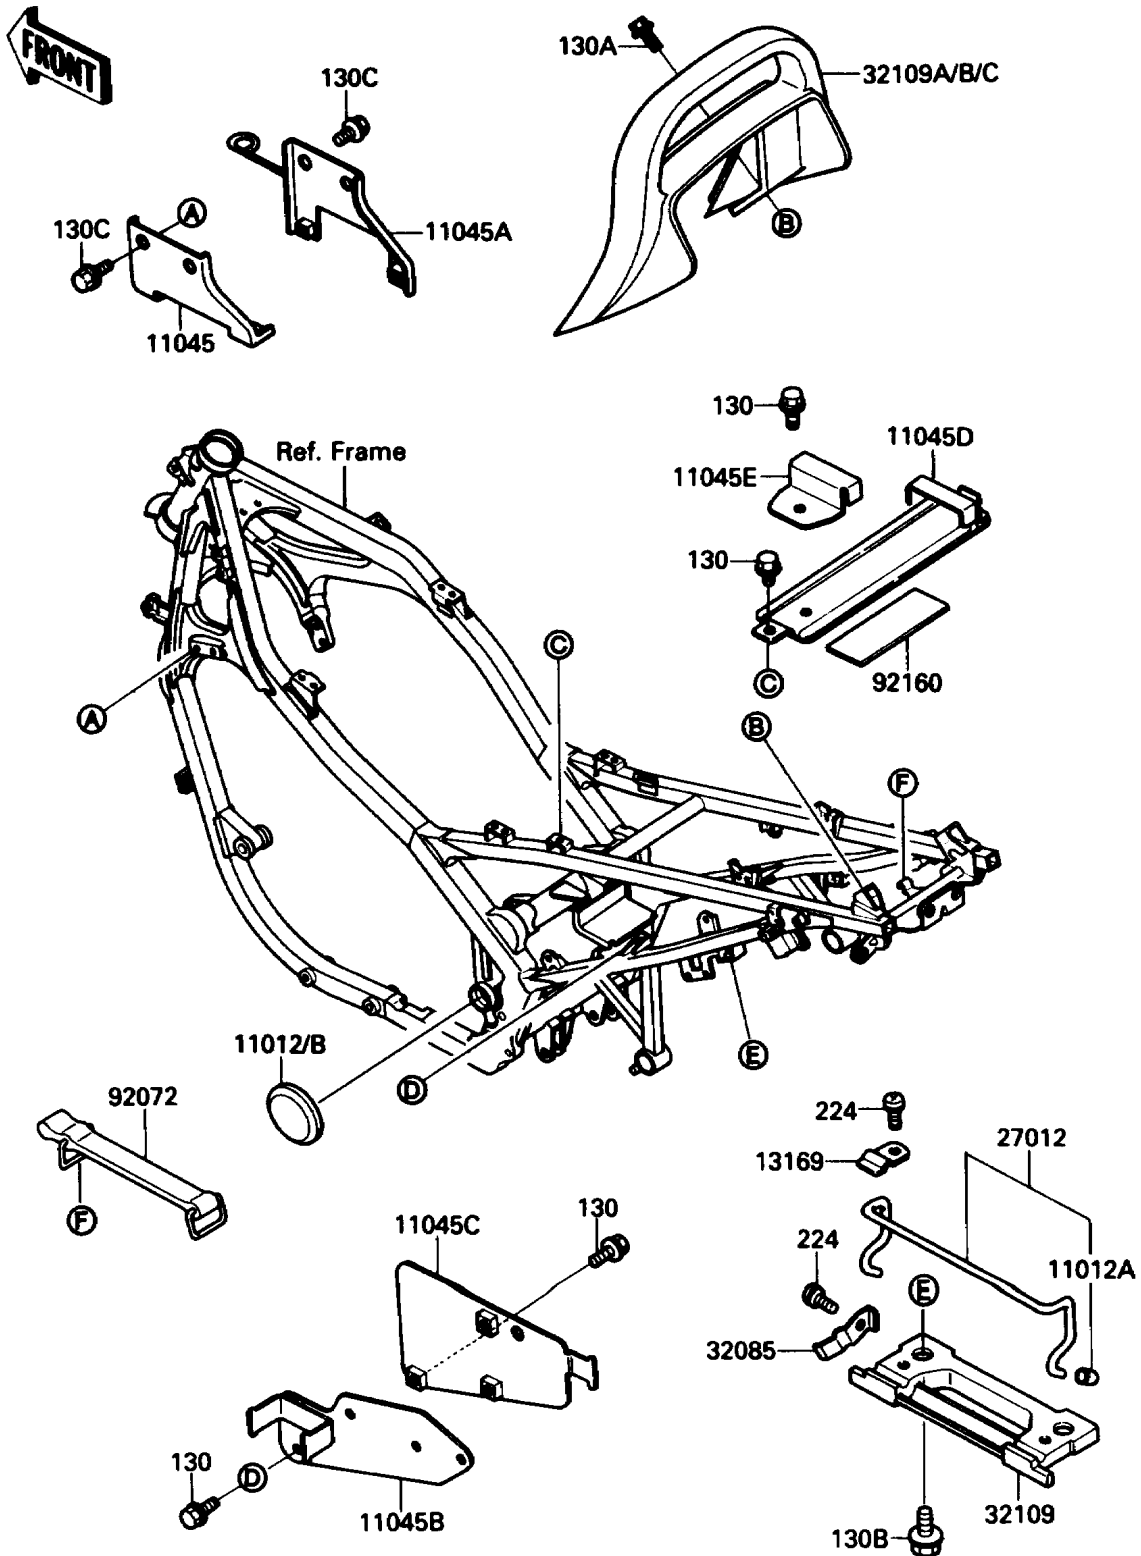

1989 EX500

PARTS DIAGRAM

Electro Bracket

F2133-0005

1989 EX500

PARTS LIST

Electro Bracket

Kawasaki

Let the Good Times Roll®

ITEM NAME

PART NUMBER

QUANTITY
