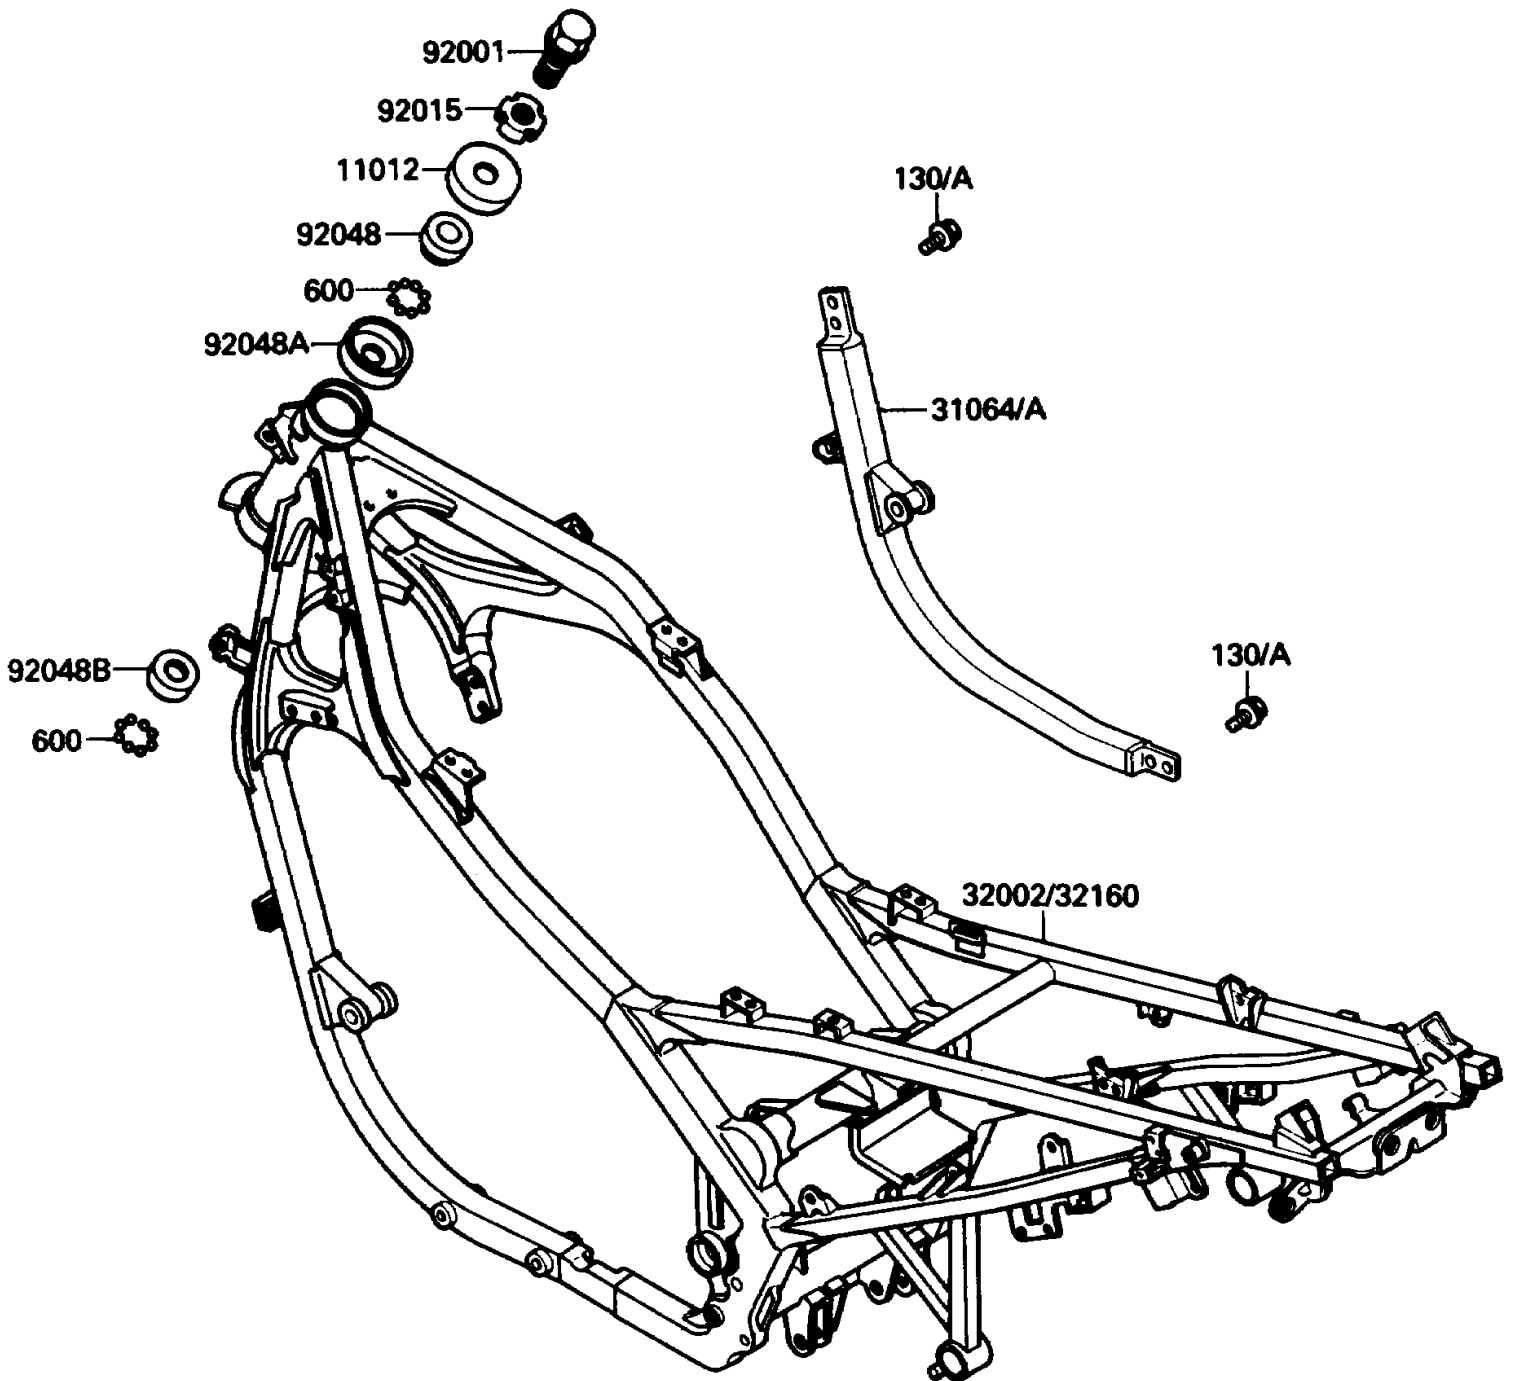

1989 EX500

PARTS DIAGRAM

Frame

Kawasaki

Let the Good Times Roll®

F2120-0307

1989 EX500

PARTS LIST

Frame

ITEM NAME

PART NUMBER

QUANTITY
