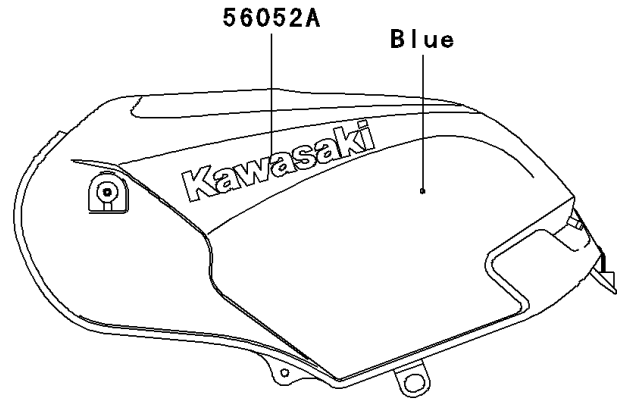

2007 Ninja® 250R

PARTS DIAGRAM

Decals(Blue)(F7F)

F2861E

2007 Ninja® 250R

PARTS LIST

Decals(Blue)(F7F)

ITEM NAME

PART NUMBER

QUANTITY
