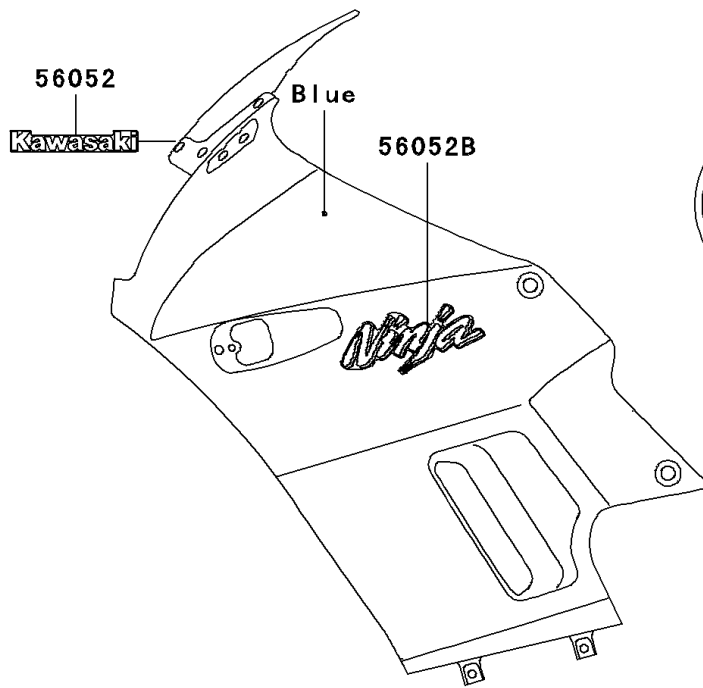

2007 Ninja® 250R

PARTS DIAGRAM

Decals(Blue)(F7F)

F2861E

2007 Ninja® 250R

PARTS LIST

Decals(Blue)(F7F)

ITEM NAME

PART NUMBER

QUANTITY
