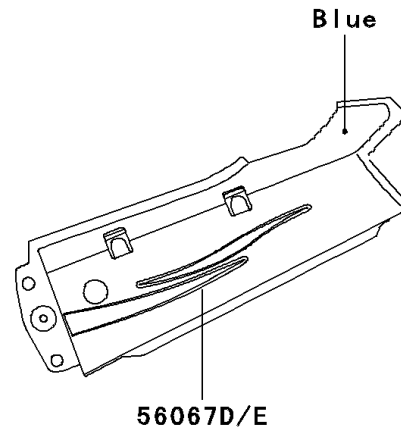

2007 Ninja® 250R

PARTS DIAGRAM

Decals(Blue)(F7F)

F2861E

2007 Ninja® 250R

PARTS LIST

Decals(Blue)(F7F)

ITEM NAME

PART NUMBER

QUANTITY
