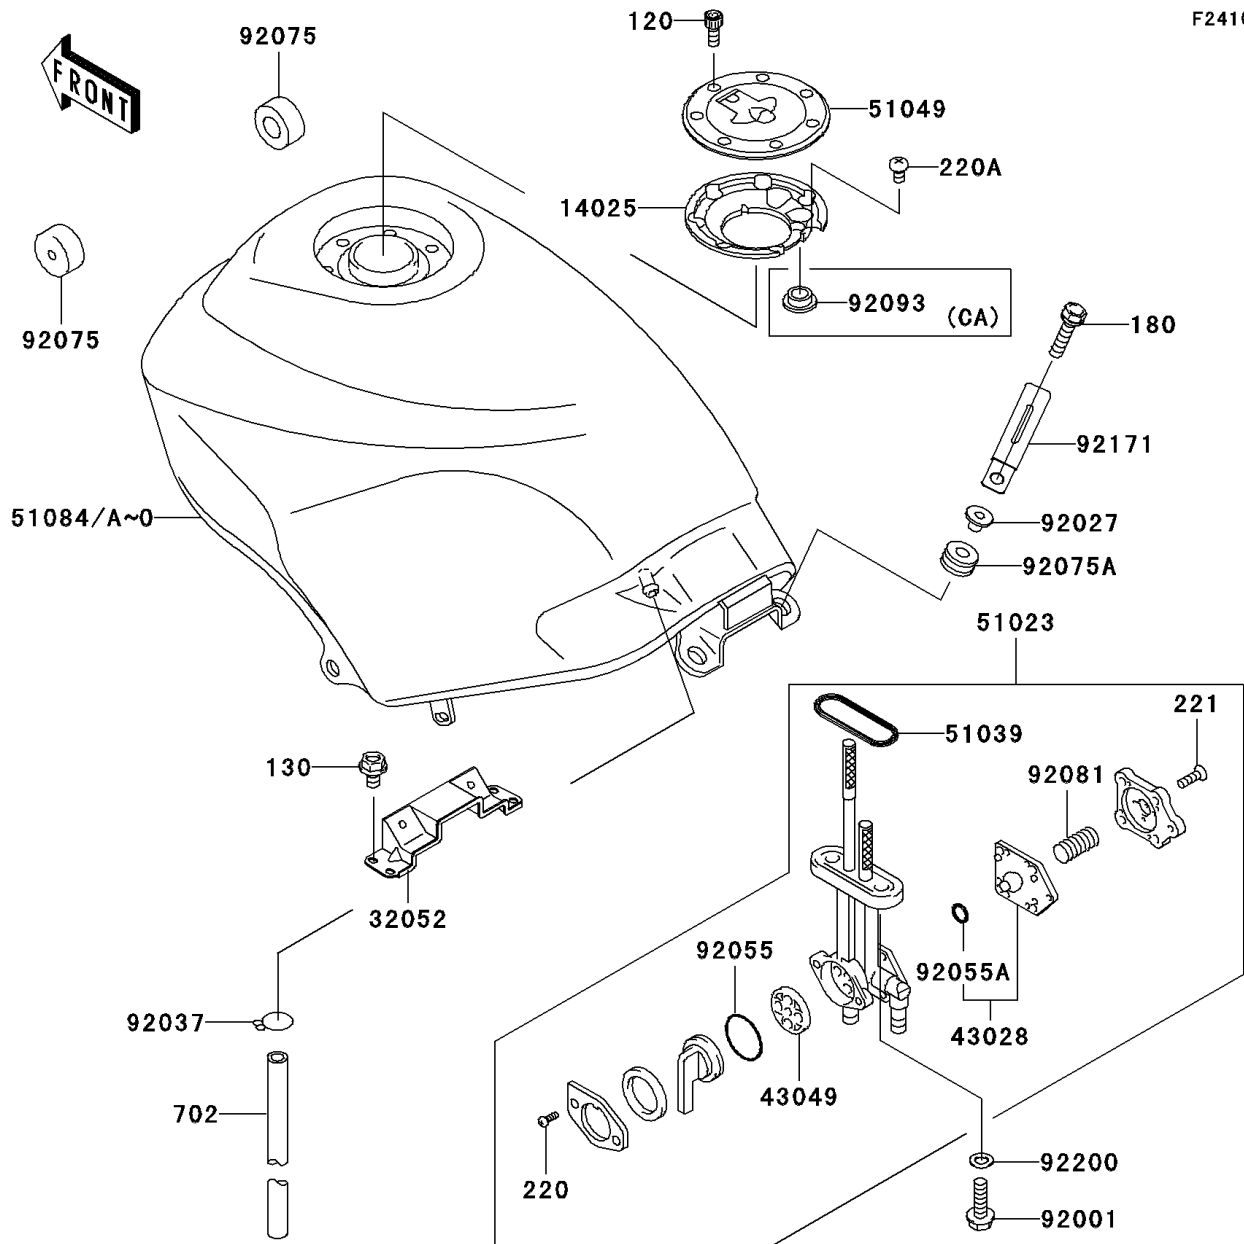

2007 Ninja® 250R

PARTS DIAGRAM

Fuel Tank(4/4)

F2410

(51084/A~0)

WD

(51084/D)	Yellow
(51084A/E)	C. T. Blue
(51084B/F/H/I)	Red
(51084C/G/J/K)	Ebony
(51084L/M)	Silver
(51084N/O)	C. P. Blue

2007 Ninja[®] 250R

PARTS LIST

Fuel Tank(4/4)

ITEM NAME

PART NUMBER

QUANTITY
