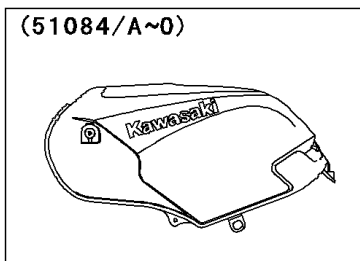

2007 Ninja® 250R

PARTS DIAGRAM

Fuel Tank(4/4)

F2410

(51084/A~0)

WD

(51084/D)	Yellow
(51084A/E)	C. T. Blue
(51084B/F/H/I)	Red
(51084C/G/J/K)	Ebony
(51084L/M)	Silver
(51084N/O)	C. P. Blue

2007 Ninja[®] 250R