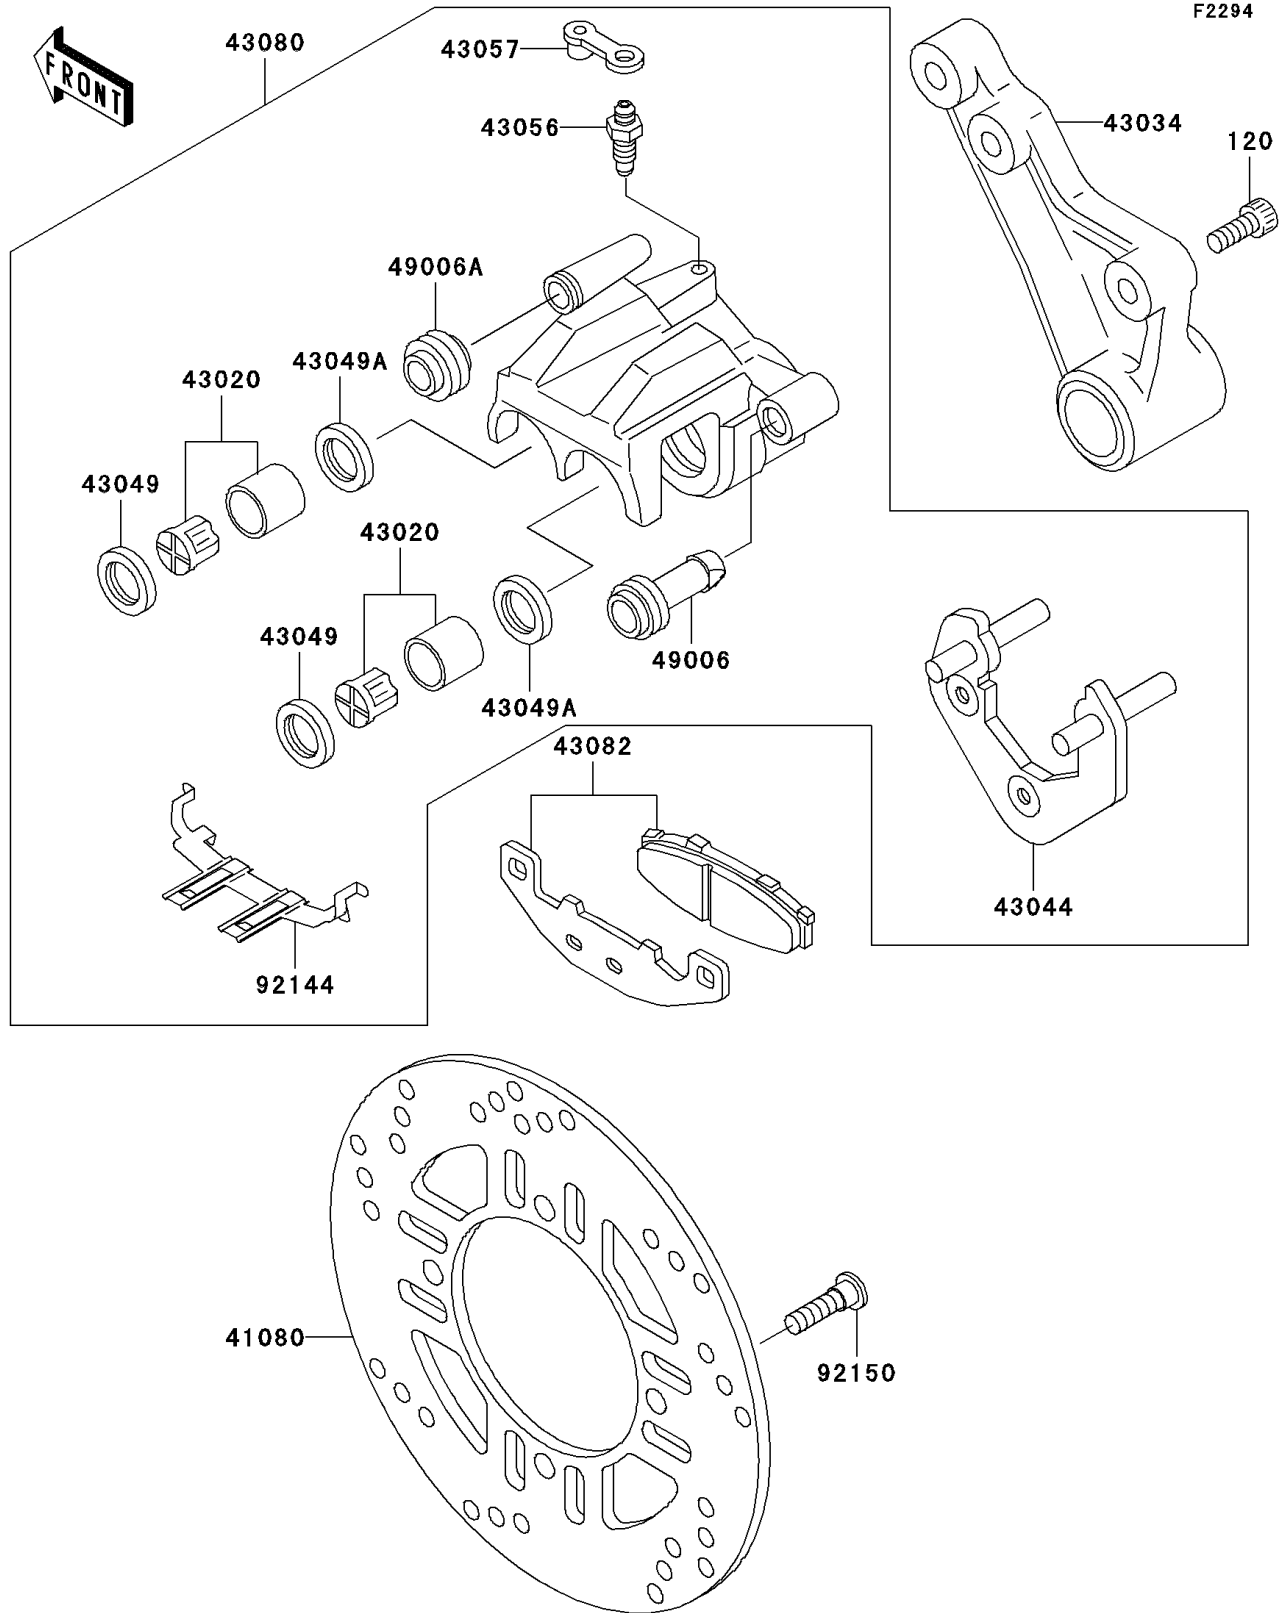

2007 Ninja[®] 250R

PARTS DIAGRAM

Rear Brake

2007 Ninja® 250R

PARTS LIST

Rear Brake

ITEM NAME

PART NUMBER

QUANTITY
