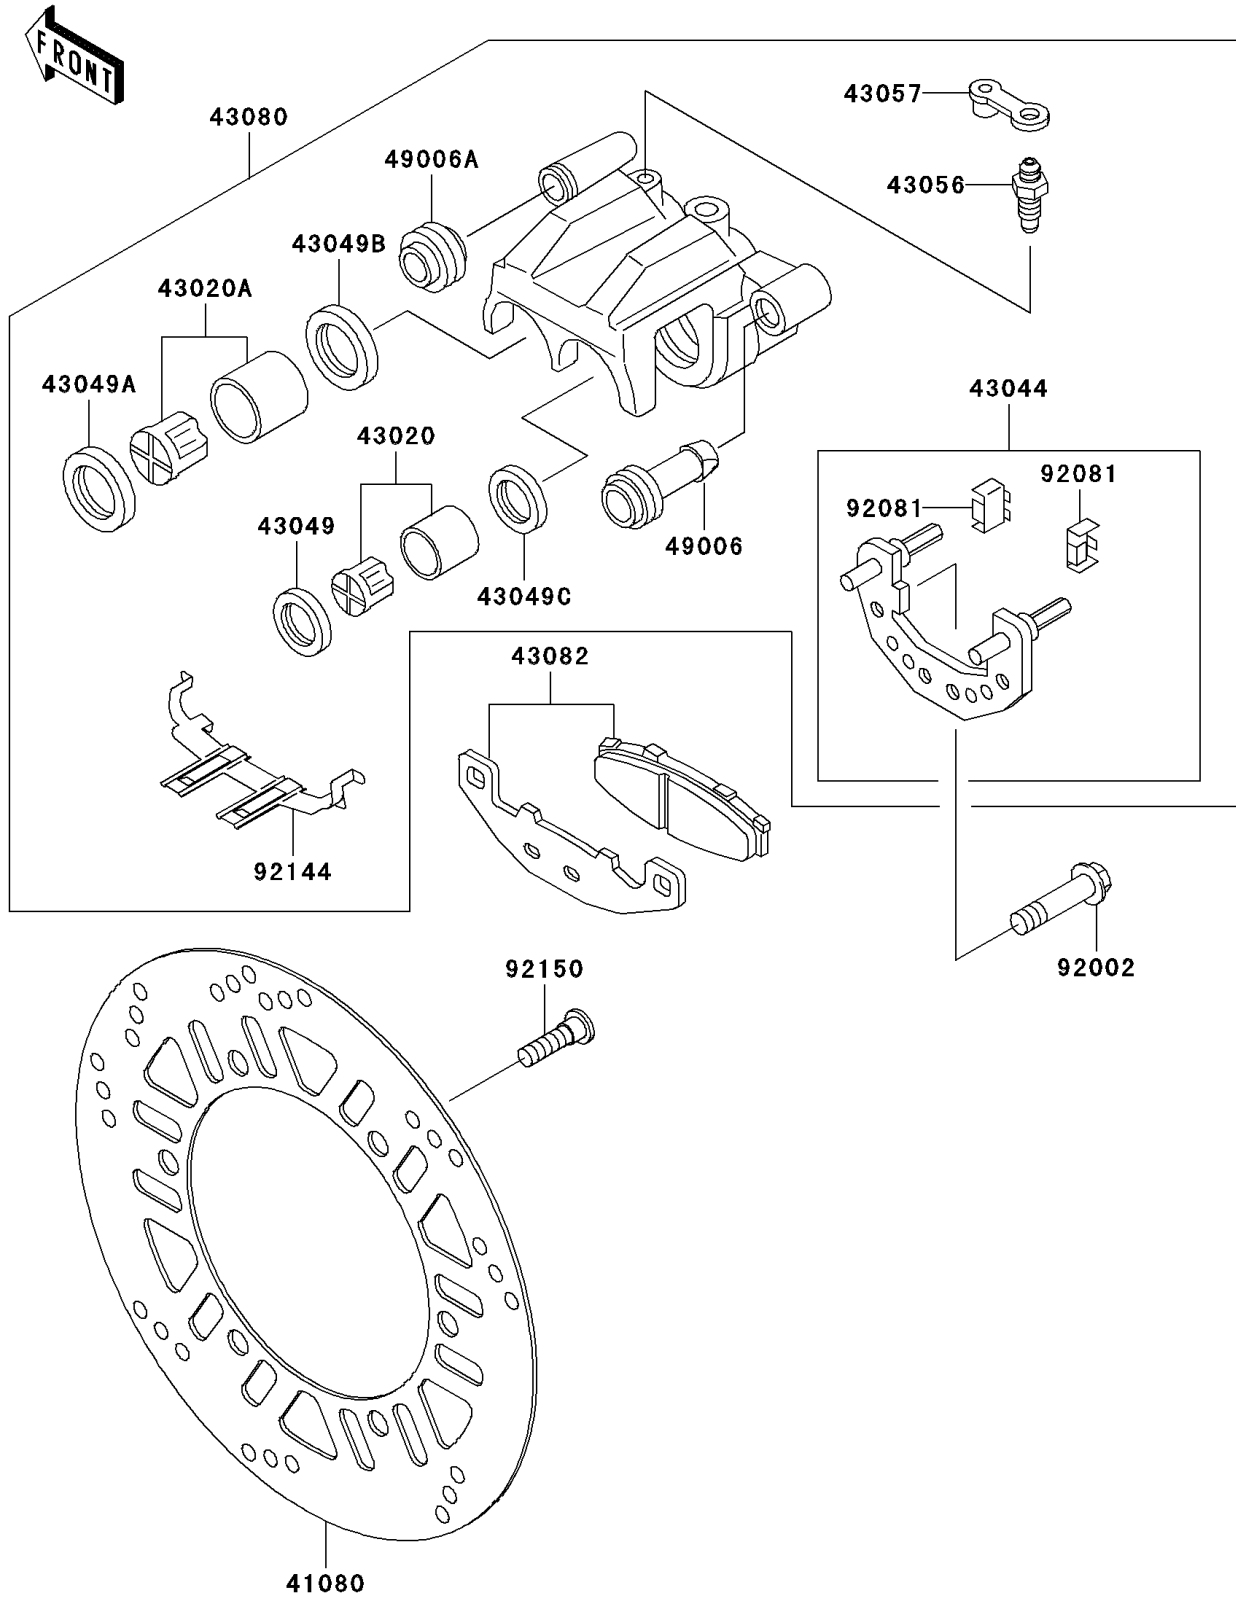

2007 Ninja[®] 250R

PARTS DIAGRAM

Front Brake

F2292

2007 Ninja[®] 250R

PARTS LIST

Front Brake

ITEM NAME

PART NUMBER

QUANTITY
